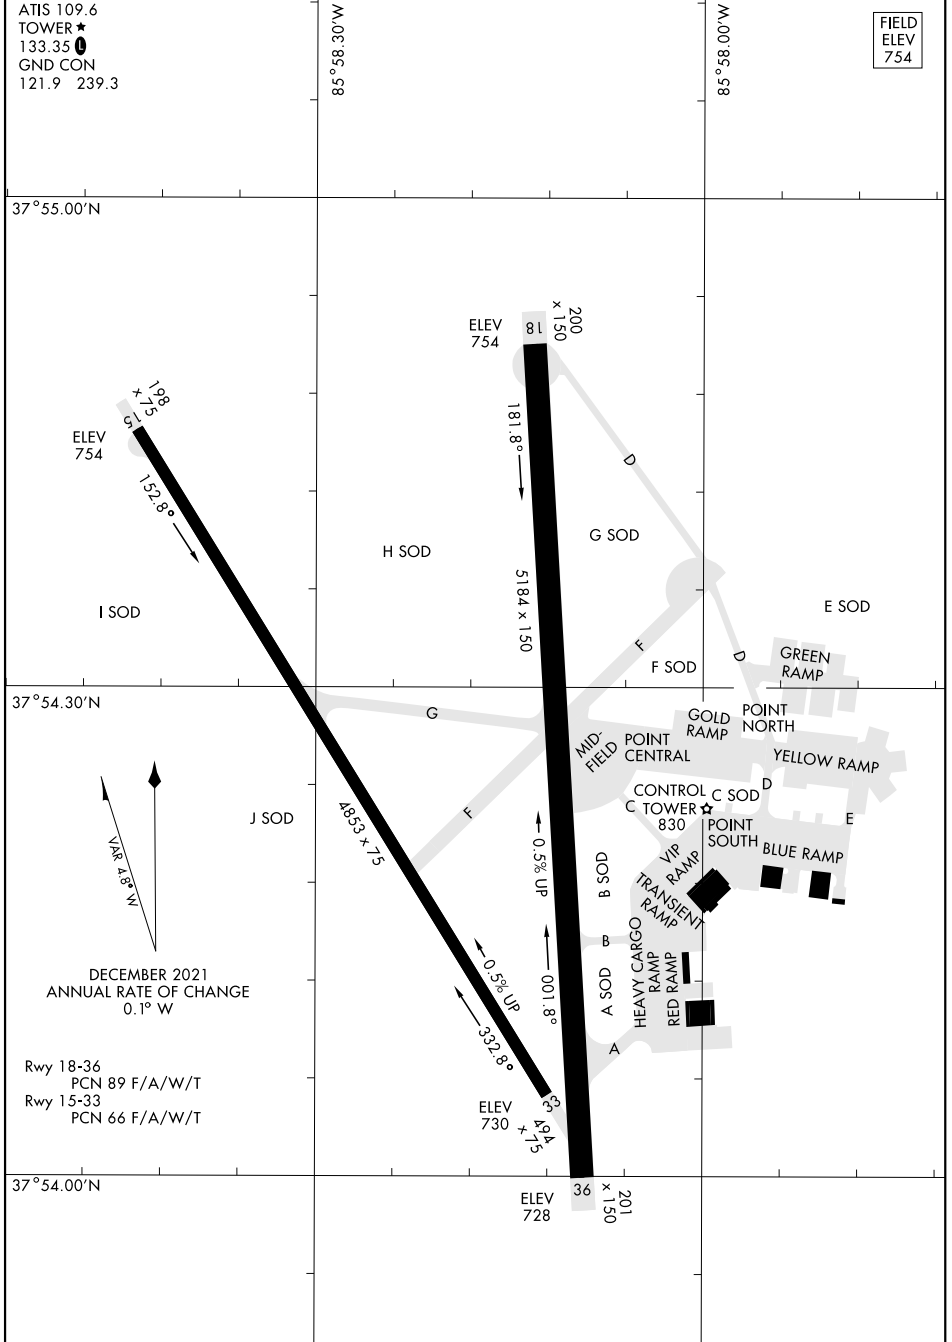

AIRPORT DIAGRAM

AL-151 [USA]

GODMAN AAF (KFTK)

FORT KNOX, KENTUCKY

ATIS 109.6
 TOWER ★
 133.35
 GND CON
 121.9 239.3

FIELD ELEV 754

SE-1, 16 JUN 2022 to 14 JUL 2022

SE-1, 16 JUN 2022 to 14 JUL 2022

DECEMBER 2021
 ANNUAL RATE OF CHANGE
 0.1° W

Rwy 18-36
 PCN 89 F/A/W/T
 Rwy 15-33
 PCN 66 F/A/W/T

AIRPORT DIAGRAM

FORT KNOX, KENTUCKY
GODMAN AAF (KFTK)