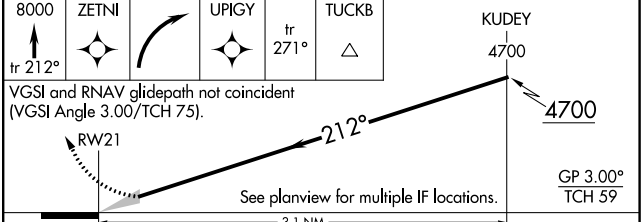

CATEGORY	A	B	C	D
RNP 0.10 DA		3942/45	273 (300-7%)	
RNP 0.30 DA		3992/50	323 (400-1)	

AUTHORIZATION REQUIRED