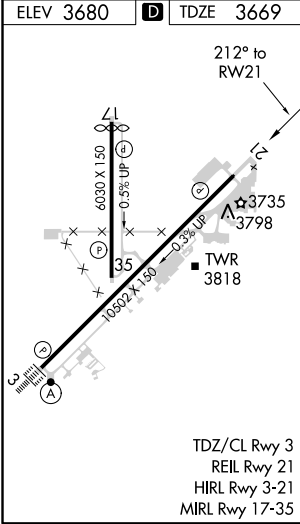

CATEGORY	A	B	C	D
RNP 0.10 DA		3942/45	273 (300-7%)	
RNP 0.30 DA		3992/50	323 (400-1)	

AUTHORIZATION REQUIRED