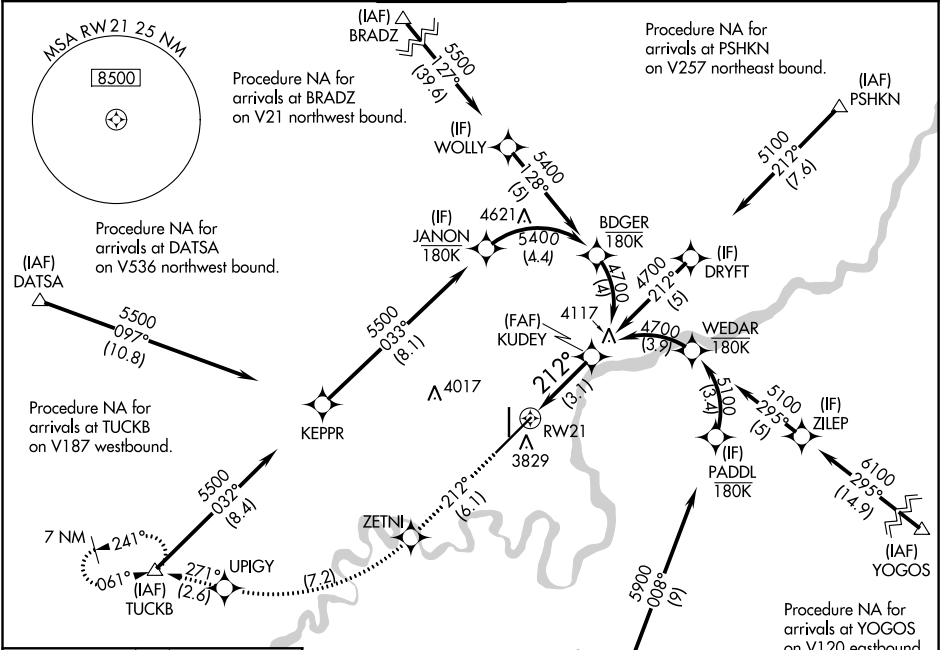

RNAV (RNP) Z RWY 21

GREAT FALLS INTL (GTF)

APP CRS	Rwy Idg	10502
212°	TDZE	3669
	Apt Elev	3680

RNP AR APCH - GPS.

For uncompensated Baro-VNAV systems, procedure NA below -24°C or above 54°C.

MISSED APPROACH: Climb to 8000 on track 212° to ZETNI, right turn to UPIGY and on track 271° to TUCKB and hold, continue climb-in-hold to 8000.

ATIS 126.6 269.0	GREAT FALLS APP CON 128.6 379.175	GREAT FALLS TOWER 118.7 282.2	GND CON 121.7 348.6	CLNC DEL 121.7 348.6
----------------------------	---	---	-------------------------------	--------------------------------

NW-1, 16 JUN 2022 to 14 JUL 2022

NW-1, 16 JUN 2022 to 14 JUL 2022

CATEGORY	A	B	C	D
RNP 0.10 DA		3942/45	273 (300-7%)	
RNP 0.30 DA		3992/50	323 (400-1)	

AUTHORIZATION REQUIRED