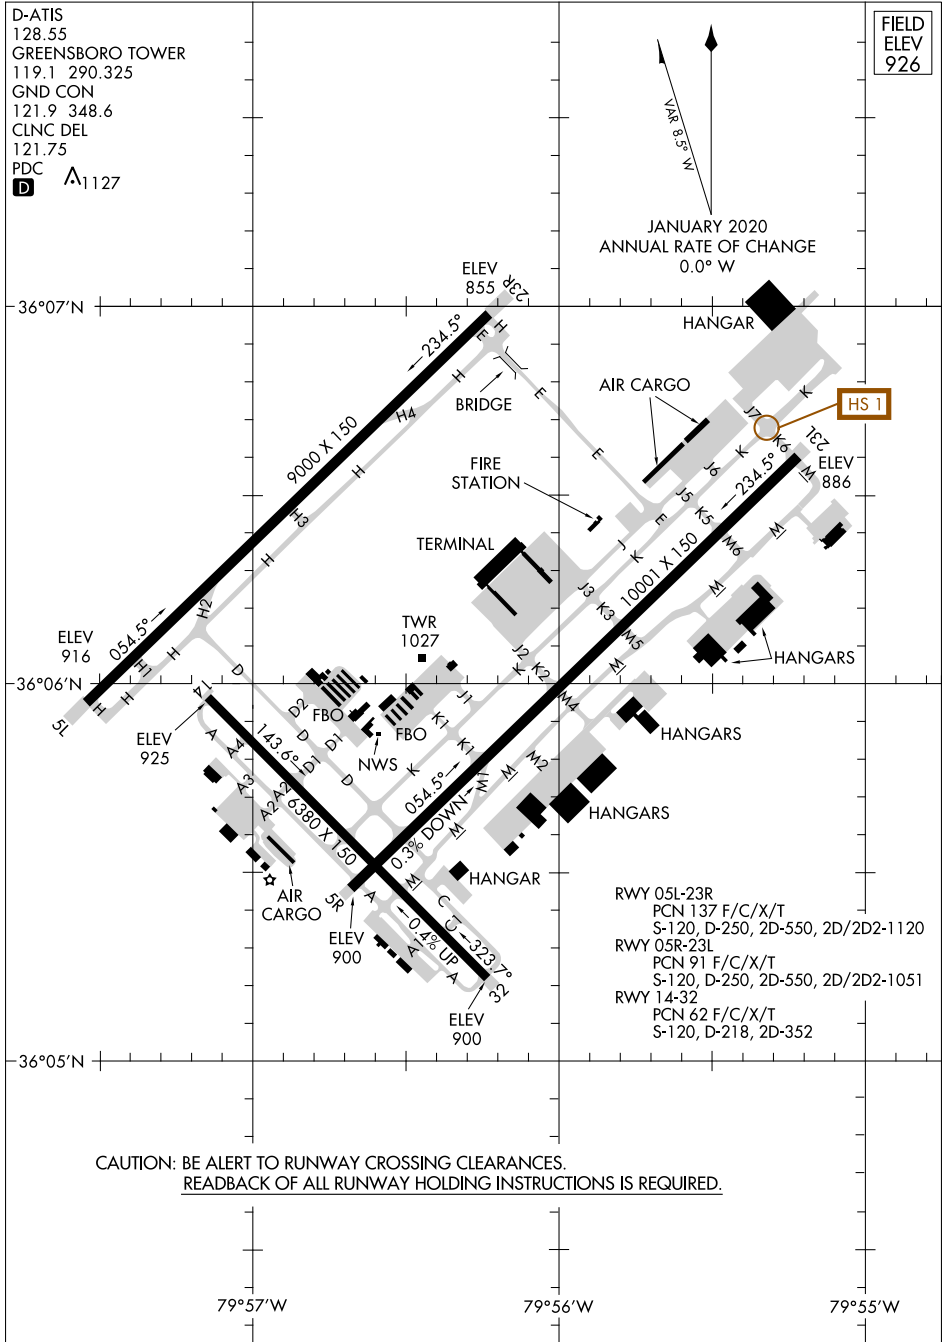

# AIRPORT DIAGRAM

AL-178 (FAA)

PIEDMONT TRIAD INTL (GSO)  
GREENSBORO, NORTH CAROLINA

D-ATIS  
128.55  
GREENSBORO TOWER  
119.1 290.325  
GND CON  
121.9 348.6  
CLNC DEL  
121.75  
PDC  
A<sub>1</sub>127

FIELD  
ELEV  
926

JANUARY 2020  
ANNUAL RATE OF CHANGE  
0.0° W

CAUTION: BE ALERT TO RUNWAY CROSSING CLEARANCES.  
READBACK OF ALL RUNWAY HOLDING INSTRUCTIONS IS REQUIRED.

# AIRPORT DIAGRAM

GREENSBORO, NORTH CAROLINA  
PIEDMONT TRIAD INTL (GSO)

SE-2, 16 JUN 2022 to 14 JUL 2022

SE-2, 16 JUN 2022 to 14 JUL 2022