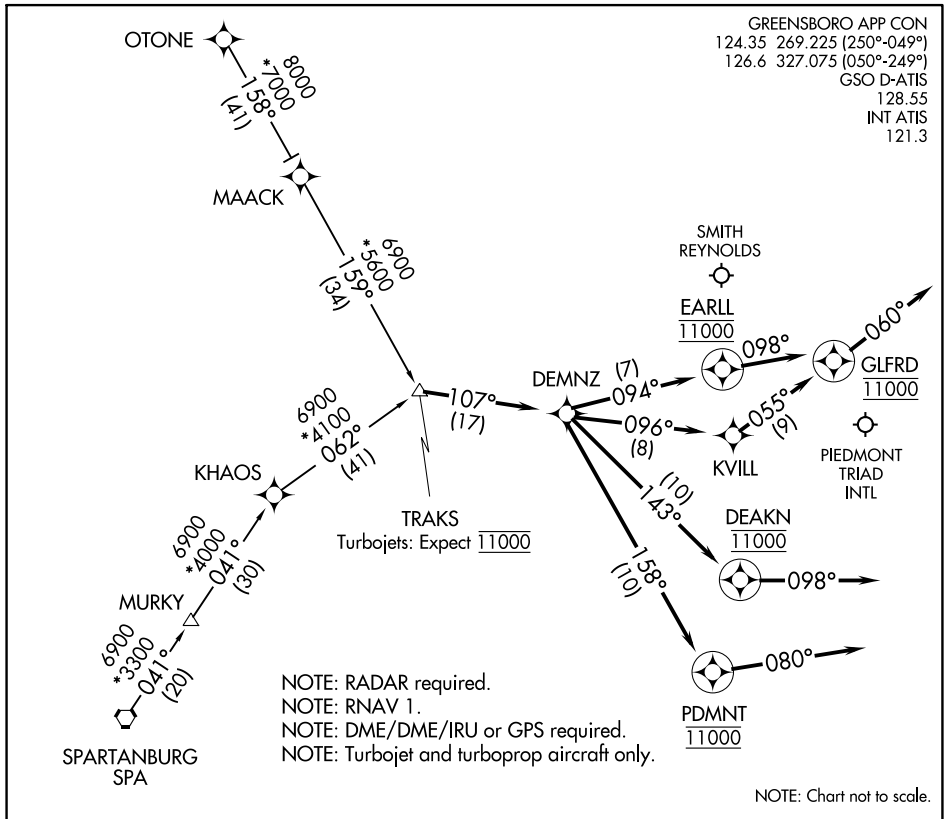

# TRAKS THREE ARRIVAL (RNAV)

GREENSBORO, NORTH CAROLINA

SE-2, 16 JUN 2022 to 14 JUL 2022

SE-2, 16 JUN 2022 to 14 JUL 2022

## ARRIVAL ROUTE DESCRIPTION

OTONE TRANSITION (OTONE.TRAKS3)

SPARTANBURG TRANSITION (SPA.TRAKS3)

GSO: From TRAKS on track 107° to DEMNZ.

LANDING RUNWAY 05L: From DEMNZ on track 143° to cross DEAKN at 11000, then on heading 098°. Expect RADAR vectors to final approach course.

LANDING RUNWAY 05R: From DEMNZ on track 158° to cross PDMNT at 11000, then on heading 080°. Expect RADAR vectors to final approach course.

LANDING RUNWAYS 14/32: From DEMNZ on track 094° to cross EARLL at 11000, then on heading 098°. Expect RADAR vectors to final approach course.

LANDING RUNWAYS 23L/R: From DEMNZ on track 096° to KVILL, then on track 055° to cross GLFRD at 11000, then on heading 060°. Expect RADAR vectors to final approach course.

LANDING INT: From TRAKS on track 107° to DEMNZ, then on track 143° to cross DEAKN at 11000, then on heading 098°. Expect RADAR vectors to final approach course.