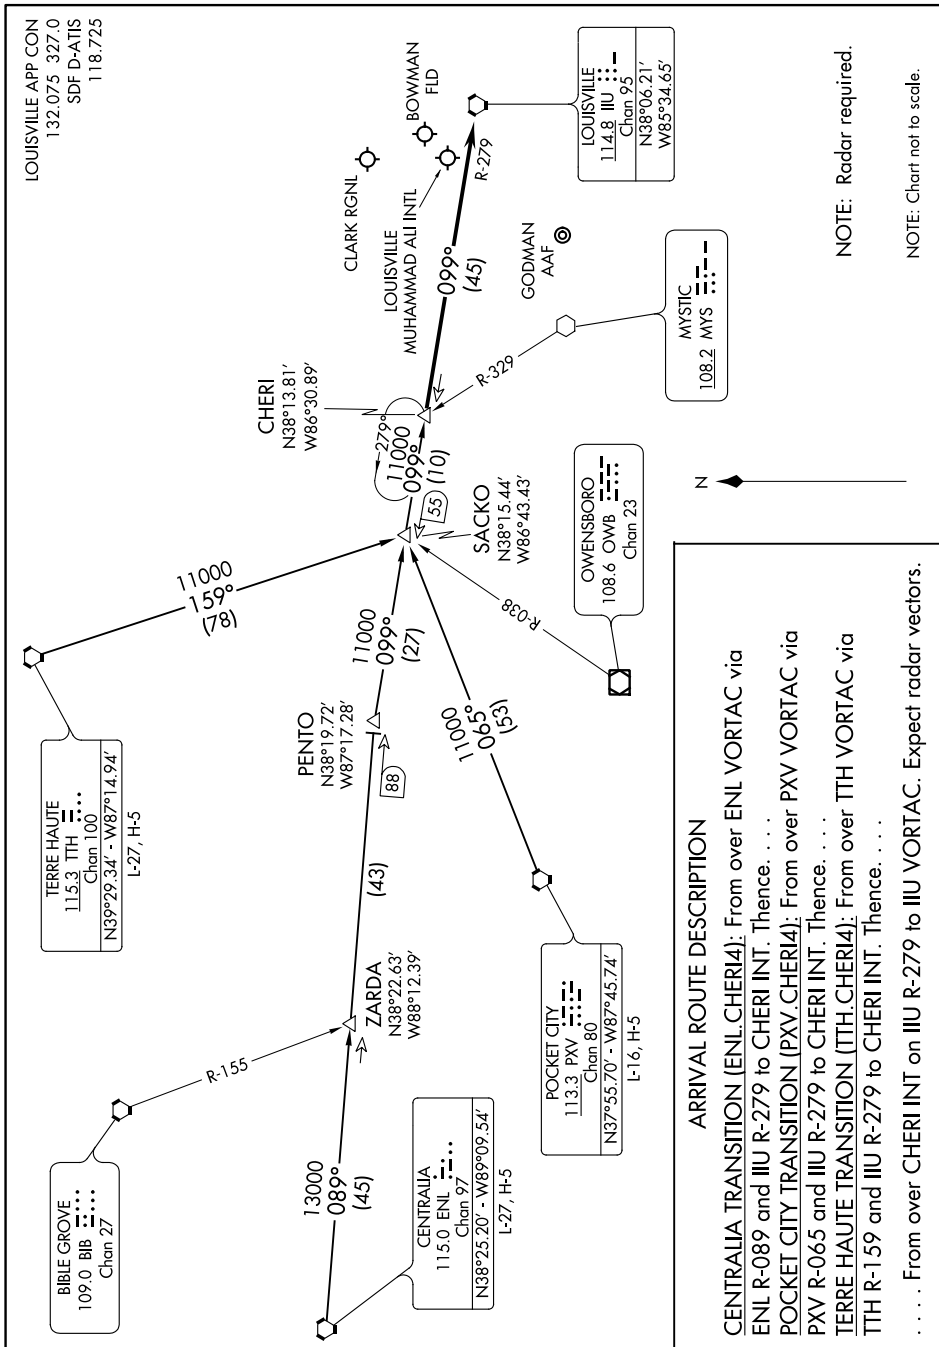

CHERI FOUR ARRIVAL

LOUISVILLE, KENTUCKY

SE-1, 16 JUN 2022 to 14 JUL 2022

CHERI FOUR ARRIVAL

LOUISVILLE, KENTUCKY

SE-1, 16 JUN 2022 to 14 JUL 2022