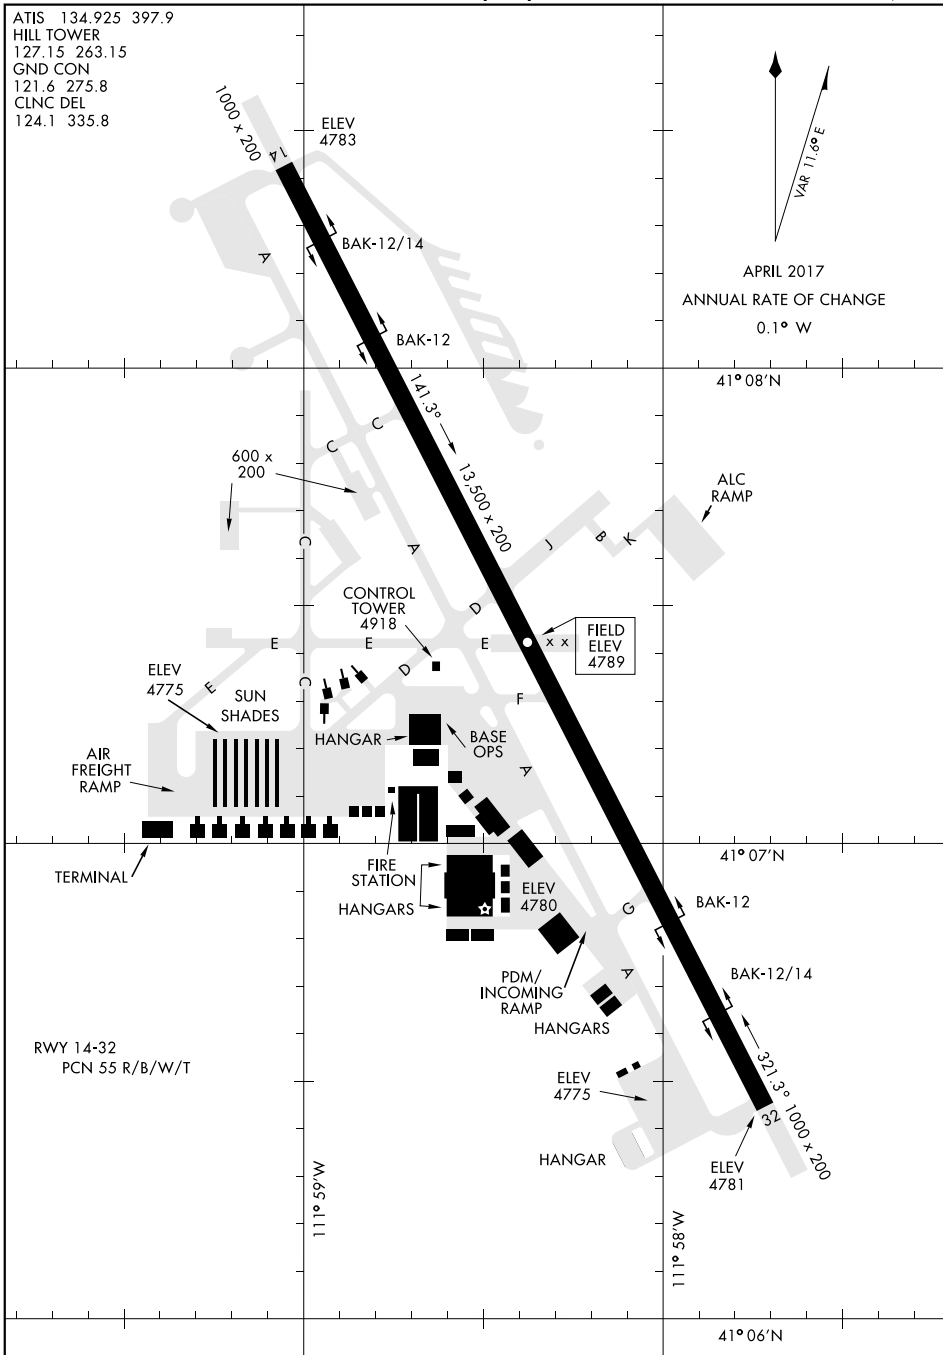

# AIRPORT DIAGRAM

AFD-296 [USAF]

HILL AFB (KHIF)

OGDEN, UTAH

ATIS 134.925 397.9  
 HILL TOWER  
 127.15 263.15  
 GND CON  
 121.6 275.8  
 CLNC DEL  
 124.1 335.8

APRIL 2017  
 ANNUAL RATE OF CHANGE  
 0.1° W

SW-4, 16 JUN 2022 to 14 JUL 2022

SW-4, 16 JUN 2022 to 14 JUL 2022