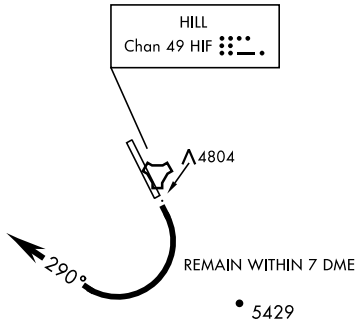

ATIS 134.925 397.9  
 CLNC DEL  
 124.1 335.8  
 GND CON  
 121.6 275.8  
 HILL TOWER  
 127.15 263.15  
 SALT LAKE CITY  
 DEP CON  
 121.1 319.25  
 CLOVER CON  
 134.1 285.65

LOST COMMUNICATIONS: IF RADIO CONTACT HAS NOT BEEN ESTABLISHED  
 BY HIF R-225 OR 12 DME, SQUAWK 7600 AND IMMEDIATELY  
 CLIMB TO 7500 MSL.

EMERG SAFE ALT 100 NM 15,600

DEPARTURE ROUTE DESCRIPTION

TAKE-OFF RWY 14: Turn right heading 290°, remain within HIF TACAN 7 DME, maintain 6500.

TACAN OUT: Turn right heading 290°; maintain 6500.