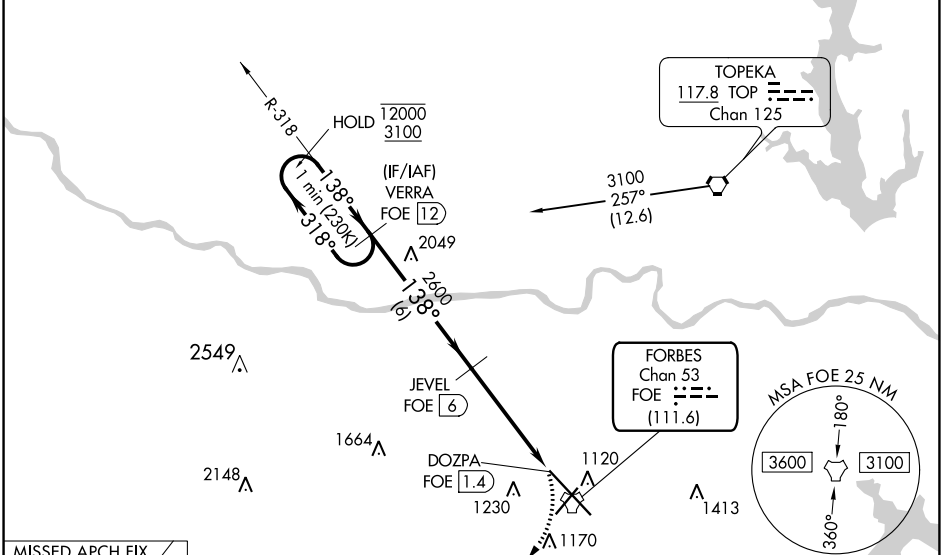

TACAN FOE Chan 53 (111.6)	APP CRS 138°	Rwy Idg 12803 TDZE 1066 Apt Elev 1078

TACAN RWY 13

TOPEKA RGNL (F'OE)

NA	MALSF 	MISSED APPROACH: Climbing right turn to 3000 on FOE TACAN R-213 to STANC/FOE 19 DME and hold.

ATIS 128.25	KANSAS CITY CENTER 123.8 343.7	FORBES TOWER* 120.8 (CTAF) 340.2	GND CON 118.425 275.8	UNICOM 122.95

NOT FOR CIVIL USE