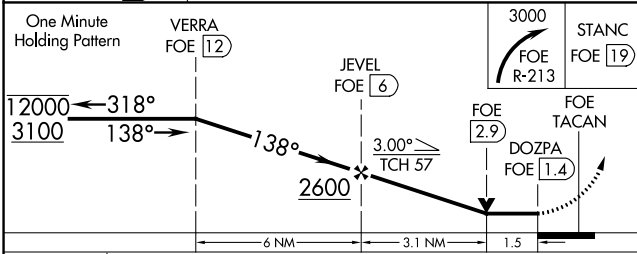

Emergency Safe Altitude 100 NM 3600