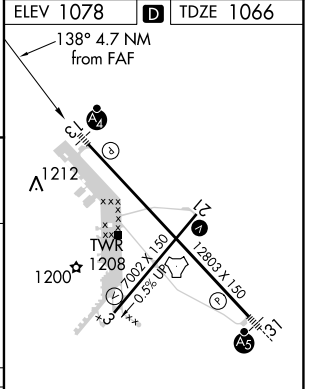

Emergency Safe Altitude 100 NM 3600