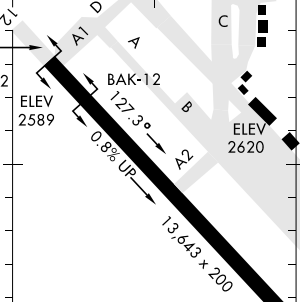

AIRPORT DIAGRAM

AFD-429 [USAF]

DAVIS-MONTHAN AFB (KDMA)

TUCSON, ARIZONA

ATIS ★
 270.1
 DAVIS-MONTHAN TOWER
 118.85 253.5
 GND CON
 121.8 275.8
 CLNC DEL
 121.8 275.8

32°12'N
 110°54'W

ORDNANCE
 LOADING
 AREA
 4000 x 300

110°53'W

110°52'W

NOVEMBER 2014
ANNUAL RATE OF CHANGE

0.1°W

ELEV 2605 ELEV 2620

32°11'N

1000 x 200

BAK-12

ELEV 2620

2755

BASE OPS

CONTROL TOWER

32°10'N

2856

ELEV 2660

FIRE STATION