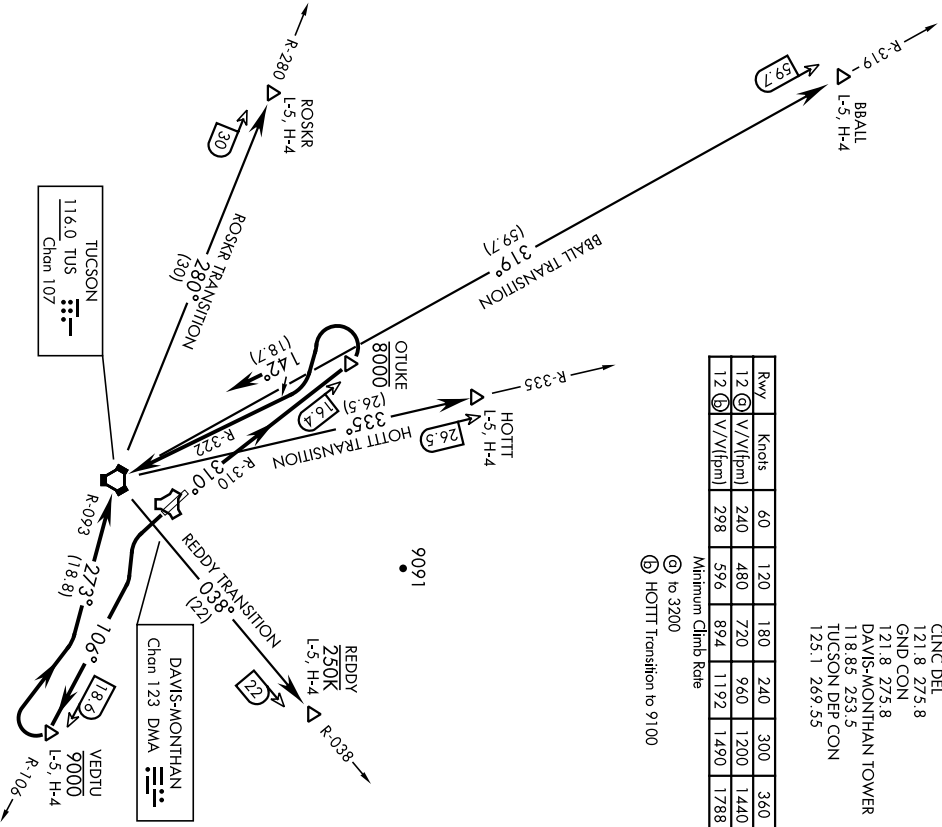

19227

DAVIS MONTHAN TWO DEPARTURE (DMA2•DMA)

DAVIS-MONTHAN AFB (KDMA)
TUCSON, ARIZONA

SL-429 [USAF]

ATIS ★ 270.1
CLNC DEL
121.8 275.8
GND CON
121.8 275.8
DAVIS-MONTHAN TOWER
118.85 253.5
TUCSON DEP CON
125.1 269.35

Rwy	Knots	60	120	180	240	300	360
12 (A)	V/V(fpm)	240	480	720	960	1200	1440
12 (B)	V/V(fpm)	298	596	894	1192	1490	1788

Minimum Climb Rate

ⓐ to 3200

ⓑ HOTT Transition to 9100

During RADAR operations aircraft will receive RADAR vectors to appropriate transition.

DME REQUIRED

(Continued on next page)

SW-4, 16 JUN 2022 to 14 JUL 2022

SW-4, 16 JUN 2022 to 14 JUL 2022

DAVIS MONTHAN TWO DEPARTURE (DMA2•DMA)

TUCSON, ARIZONA
DAVIS-MONTHAN AFB (KDMA)
Orig 15AUG19