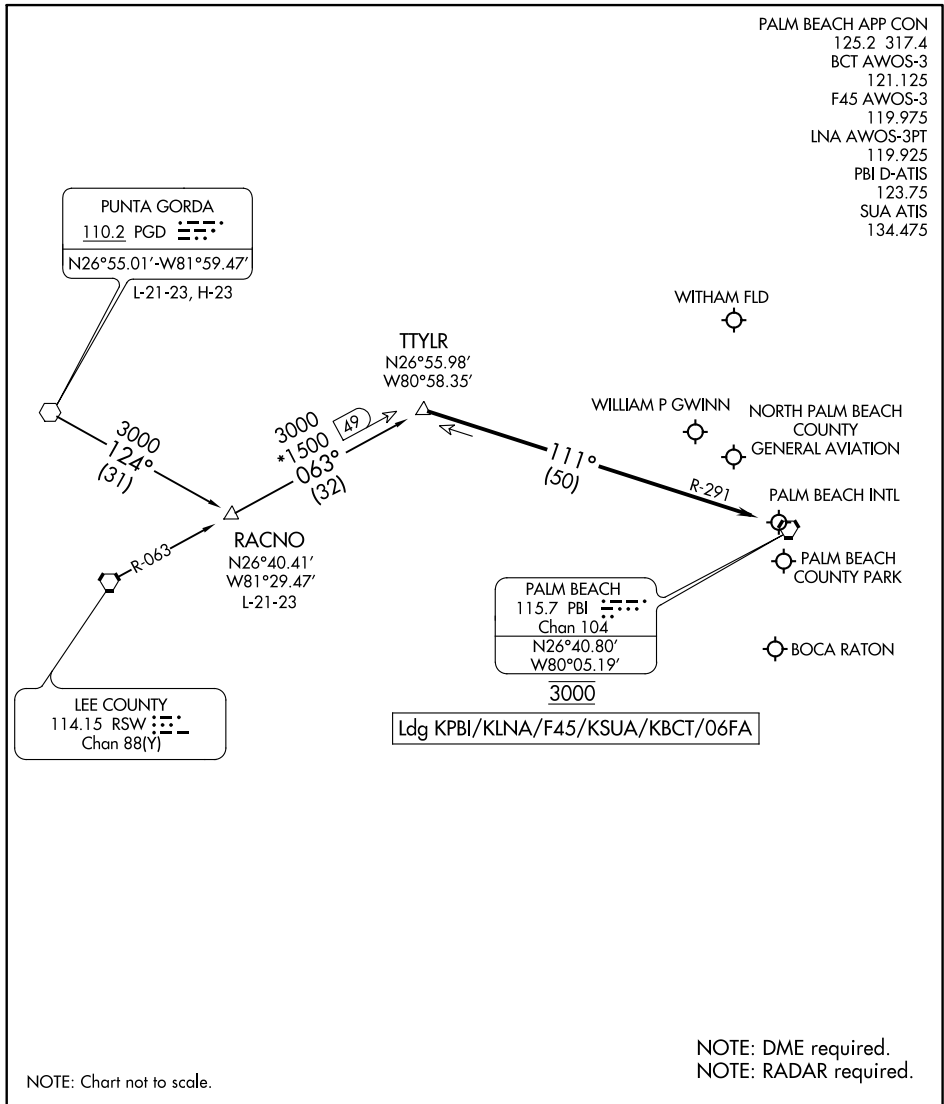

TTYLR TWO ARRIVAL

WEST PALM BEACH, FLORIDA

- PALM BEACH APP CON 125.2 317.4
- BCT AWOS-3 121.125
- F45 AWOS-3 119.975
- LNA AWOS-3PT 119.925
- PBI D-ATIS 123.75
- SUA ATIS 134.475

SE-3, 16 JUN 2022 to 14 JUL 2022

SE-3, 16 JUN 2022 to 14 JUL 2022

ARRIVAL ROUTE DESCRIPTION

PUNTA GORDA TRANSITION (PGD.TTYLR2): From over PGD VOR on PGD R-124 to RACNO, then on RSW R-063 to TTYLR

RACNO TRANSITION (RACNO.TTYLR2): From over RACNO on RSW R-063 to TTYLR.

LANDING ALL AIRPORTS: From TTYLR on PALM BEACH VORTAC (PBI) R-291 to cross PBI VORTAC at 3000. Expect RADAR vectors.

TTYLR TWO ARRIVAL

WEST PALM BEACH, FLORIDA