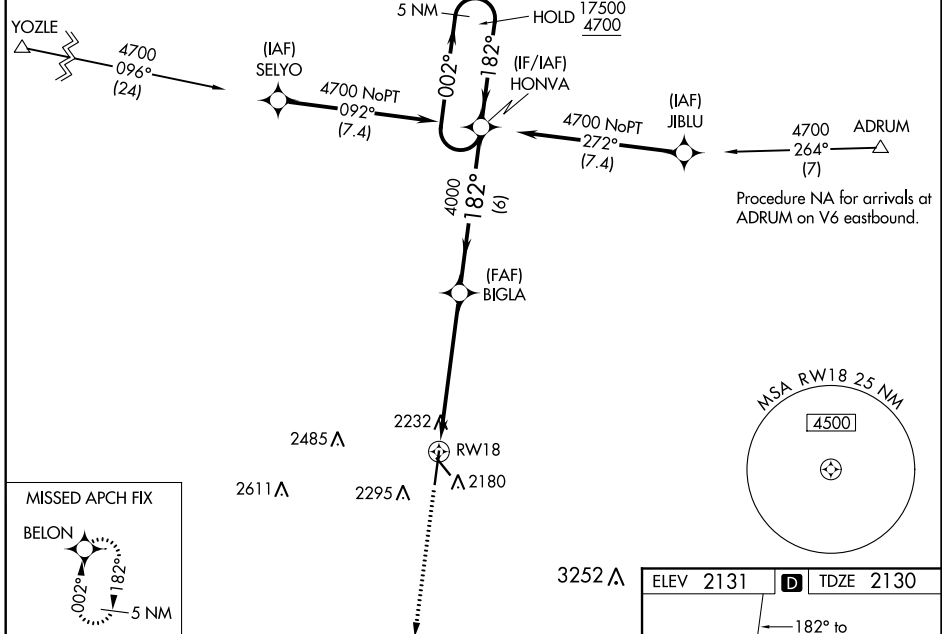

WAAS CH 86213 W18A	APP CRS 182°	Rwy Idg 7094 TDZE 2130 Apt Elev 2131
--	------------------------	---

RNAV (GPS) RWY 18

KEARNEY RGNL (E.A.R.)

RNP APCH.	MISSED APPROACH: Climb to 4700 direct BELON and hold.
<p>▼ For uncompensated Baro-VNAV systems, LNAV/VNAV NA below -23°C or above 54°C.</p> <p>▲</p>	

AWOS-3PT 123.875	MINNEAPOLIS CENTER 119.4 278.8	UNICOM 123.0 (CTAF) ①
----------------------------	--	---------------------------------

Procedure NA for arrivals at YOZLE on V219 southwest bound.

CATEGORY	A	B	C	D
LPV DA		2330-3/4	200 (200-3/4)	
LNAV/VNAV DA		2393-7/8	263 (300-7/8)	
LNAV MDA	2680-1	550 (600-1)	2680-1 5/8	550 (600-1 5/8)
CIRCLING	2680-1	549 (600-1)	2680-1 5/8	2840-2 1/4
			549 (600-1 5/8)	709 (800-2 1/4)