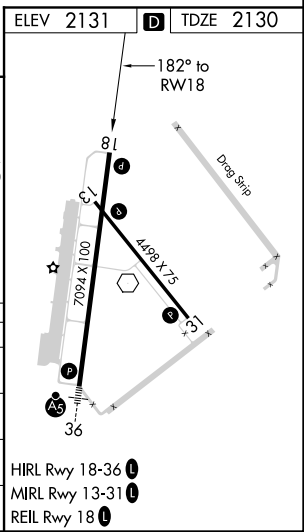

WAAS CH 86213 W18A	APP CRS 182°	Rwy Idg 7094 TDZE 2130 Apt Elev 2131
--	------------------------	---

RNAV (GPS) RWY 18

KEARNEY RGNL (E.A.R.)

RNP APCH.	MISSED APPROACH: Climb to 4700 direct BELON and hold.
<p>▼ For uncompensated Baro-VNAV systems, LNAV/VNAV NA below -23°C or above 54°C.</p> <p>▲</p>	

AWOS-3PT 123.875	MINNEAPOLIS CENTER 119.4 278.8	UNICOM 123.0 (CTAF) ①
----------------------------	--	---------------------------------

Procedure NA for arrivals at YOZLE on V219 southwest bound.

CATEGORY	A	B	C	D
LPV DA		2330-3/4	200 (200-3/4)	
LNAV/VNAV DA		2393-7/8	263 (300-7/8)	
LNAV MDA	2680-1	550 (600-1)	2680-1 5/8	550 (600-1 5/8)
CIRCLING	2680-1	549 (600-1)	2680-1 5/8	2840-2 1/4
			549 (600-1 5/8)	709 (800-2 1/4)