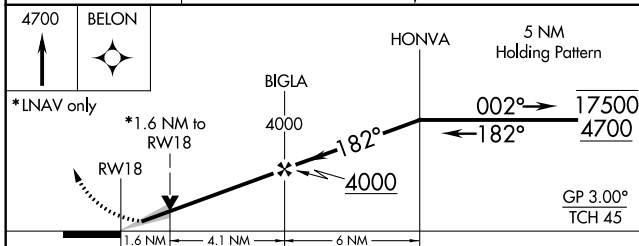

WAAS CH 86213 W18A	APP CRS 182°	Rwy Idg 7094 TDZE 2130 Apt Elev 2131
--	------------------------	---

RNAV (GPS) RWY 18

KEARNEY RGNL (E.A.R.)

RNP APCH.	MISSED APPROACH: Climb to 4700 direct BELON and hold.
<p>▼ For uncompensated Baro-VNAV systems, LNAV/VNAV NA below -23°C or above 54°C.</p> <p>▲</p>	

AWOS-3PT 123.875	MINNEAPOLIS CENTER 119.4 278.8	UNICOM 123.0 (CTAF) ①
----------------------------	--	---------------------------------

Procedure NA for arrivals at YOZLE on V219 southwest bound.

CATEGORY	A	B	C	D
LPV DA		2330-3/4	200 (200-3/4)	
LNAV/VNAV DA		2393-7/8	263 (300-7/8)	
LNAV MDA	2680-1	550 (600-1)	2680-1 5/8	550 (600-1 5/8)
CIRCLING	2680-1	549 (600-1)	2680-1 5/8	2840-2 1/4
			549 (600-1 5/8)	709 (800-2 1/4)