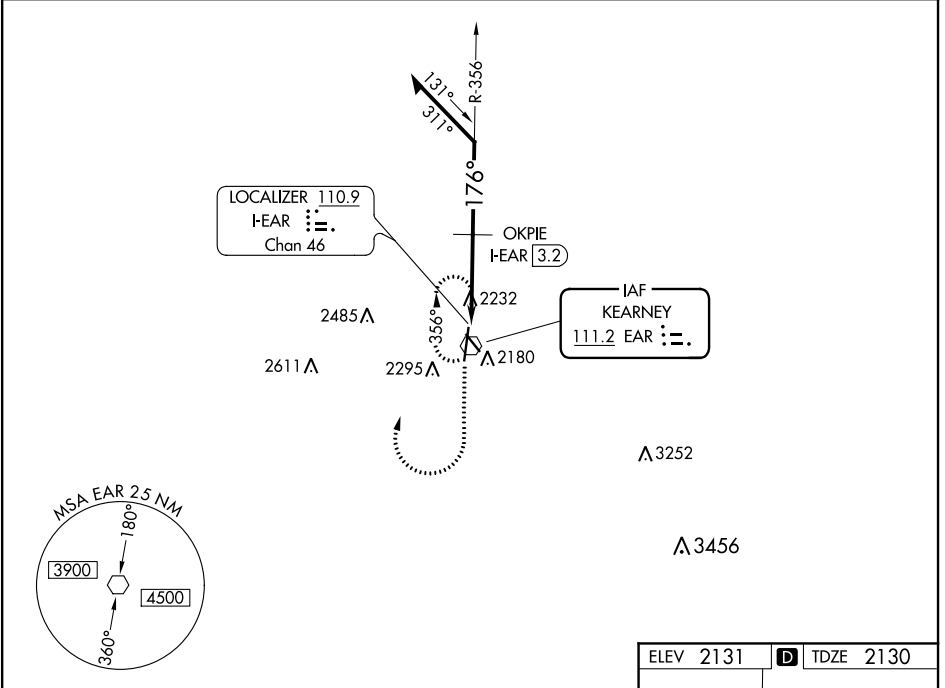

VOR EAR 111.2	APP CRS 176°	Rwy Idg TDZE Apt Elev	7094 2130 2131
-------------------------	------------------------	-----------------------------	---

VOR RWY 18
KEARNEY RGNL (E.A.R.)

▽ ▲	MISSED APPROACH: Climb to 3900 then right turn direct EAR VOR and hold.
----------------------	---

AWOS-3PT 123.875	MINNEAPOLIS CENTER 119.4 278.8	UNICOM 123.0 (CTAF) 0
----------------------------	--	---------------------------------

NC-2, 16 JUN 2022 to 14 JUL 2022

NC-2, 16 JUN 2022 to 14 JUL 2022

CATEGORY	A	B	C	D
S-18	2780-1	650 (700-1)	2780-1 3/4 650 (700-1 3/4)	2780-1 1/2 650 (700-1 1/2)
CIRCLING	2780-1	649 (700-1)	2780-1 3/4 649 (700-1 3/4)	2840-2 1/4 709 (800-2 1/4)
OKPIE FIX MINIMUMS				
S-18	2660-1	530 (600-1)	2660-1 1/2	530 (600-1 1/2)
C CIRCLING	2660-1	529 (600-1)	2660-1 1/2 529 (600-1 1/2)	2840-2 1/4 709 (800-2 1/4)