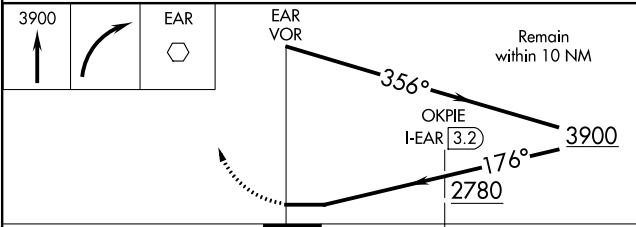

VOR EAR 111.2	APP CRS 176°	Rwy Idg TDZE Apt Elev	7094 2130 2131
-------------------------	------------------------	-----------------------------	---

VOR RWY 18
KEARNEY RGNL (E.A.R.)

▽ ▲	MISSED APPROACH: Climb to 3900 then right turn direct EAR VOR and hold.
----------------------	---

AWOS-3PT 123.875	MINNEAPOLIS CENTER 119.4 278.8	UNICOM 123.0 (CTAF) 0
----------------------------	--	---------------------------------

NC-2, 16 JUN 2022 to 14 JUL 2022

NC-2, 16 JUN 2022 to 14 JUL 2022

CATEGORY	A	B	C	D
S-18	2780-1	650 (700-1)	2780-1 3/4 650 (700-1 3/4)	2780-1 1/2 650 (700-1 1/2)
CIRCLING	2780-1	649 (700-1)	2780-1 3/4 649 (700-1 3/4)	2840-2 1/4 709 (800-2 1/4)
OKPIE FIX MINIMUMS				
S-18	2660-1	530 (600-1)	2660-1 1/2	530 (600-1 1/2)
C CIRCLING	2660-1	529 (600-1)	2660-1 1/2 529 (600-1 1/2)	2840-2 1/4 709 (800-2 1/4)