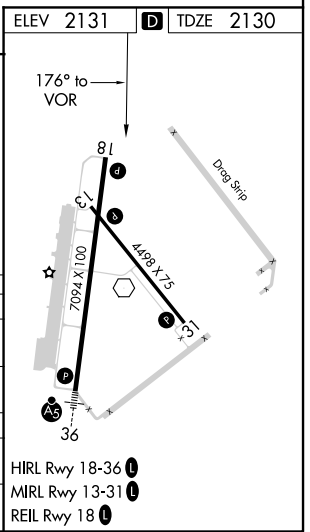

VOR EAR 111.2	APP CRS 176°	Rwy Idg TDZE Apt Elev	7094 2130 2131
-------------------------	------------------------	-----------------------------	---

VOR RWY 18
KEARNEY RGNL (E.A.R.)

▽ ▲	MISSED APPROACH: Climb to 3900 then right turn direct EAR VOR and hold.
----------------------	---

AWOS-3PT 123.875	MINNEAPOLIS CENTER 119.4 278.8	UNICOM 123.0 (CTAF) 0
----------------------------	--	---------------------------------

NC-2, 16 JUN 2022 to 14 JUL 2022

NC-2, 16 JUN 2022 to 14 JUL 2022

CATEGORY	A	B	C	D
S-18	2780-1	650 (700-1)	2780-1 3/4 650 (700-1 3/4)	2780-1 1/2 650 (700-1 1/2)
CIRCLING	2780-1	649 (700-1)	2780-1 3/4 649 (700-1 3/4)	2840-2 1/4 709 (800-2 1/4)
OKPIE FIX MINIMUMS				
S-18	2660-1	530 (600-1)	2660-1 1/2	530 (600-1 1/2)
C CIRCLING	2660-1	529 (600-1)	2660-1 1/2 529 (600-1 1/2)	2840-2 1/4 709 (800-2 1/4)