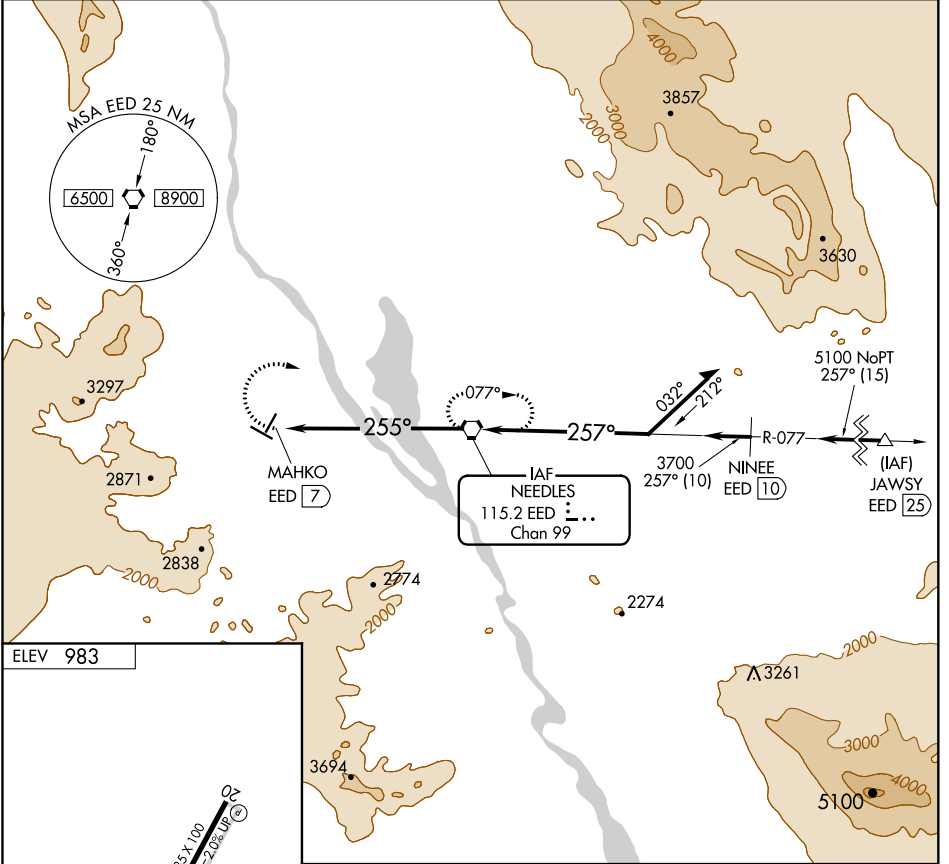

VORTAC EED 115.2 Chan 99	APP CRS 255°	Rwy Idg TDZE Apt Elev	N/A N/A 983
----------------------------------------------	------------------------	-----------------------------	----------------------------------------

VOR-A

NEEDLES (EED)

⚠ Circling NA for Cats C and D south of Rwy 11-29. **⚠** MISSED APPROACH: Climbing right turn to 6000 direct EED VORTAC and hold.

ASOS 128.325	LOS ANGELES CENTER 134.65 360.65	UNICOM 123.0 (CTAF)
------------------------	--------------------------------------------	-------------------------------

MIRL Rwys 2-20 and 11-29 **⓪**
REIL Rwys 11 and 29 **⓪**

FAF to MAP 7 NM					
Knots	60	90	120	150	180
Min:Sec	7:00	4:40	3:30	2:48	2:20

CATEGORY	A	B	C	D
CIRCLING	1560-1 577 (600-1)	1680-1 697 (700-1)	1680-2 697 (700-2)	1960-3 977 (1000-3)

SW-3, 16 JUN 2022 to 14 JUL 2022

SW-3, 16 JUN 2022 to 14 JUL 2022