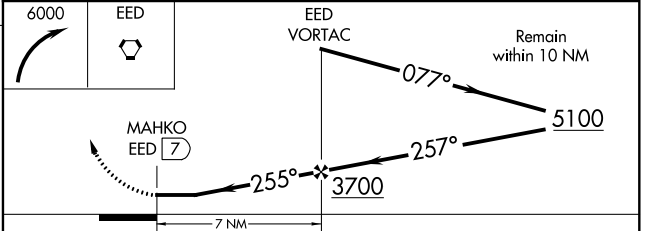

VOR-A

NEEDLES (EED)

⚠ Circling NA for Cats C and D south of Rwy 11-29. **⚠** MISSED APPROACH: Climbing right turn to 6000 direct EED VORTAC and hold.

ASOS 128.325	LOS ANGELES CENTER 134.65 360.65	UNICOM 123.0 (CTAF)
------------------------	--------------------------------------------	-------------------------------

MIRL Rwys 2-20 and 11-29 **⓪**
REIL Rwys 11 and 29 **⓪**

FAF to MAP 7 NM					
Knots	60	90	120	150	180
Min:Sec	7:00	4:40	3:30	2:48	2:20

CATEGORY	A	B	C	D
CIRCLING	1560-1 577 (600-1)	1680-1 697 (700-1)	1680-2 697 (700-2)	1960-3 977 (1000-3)