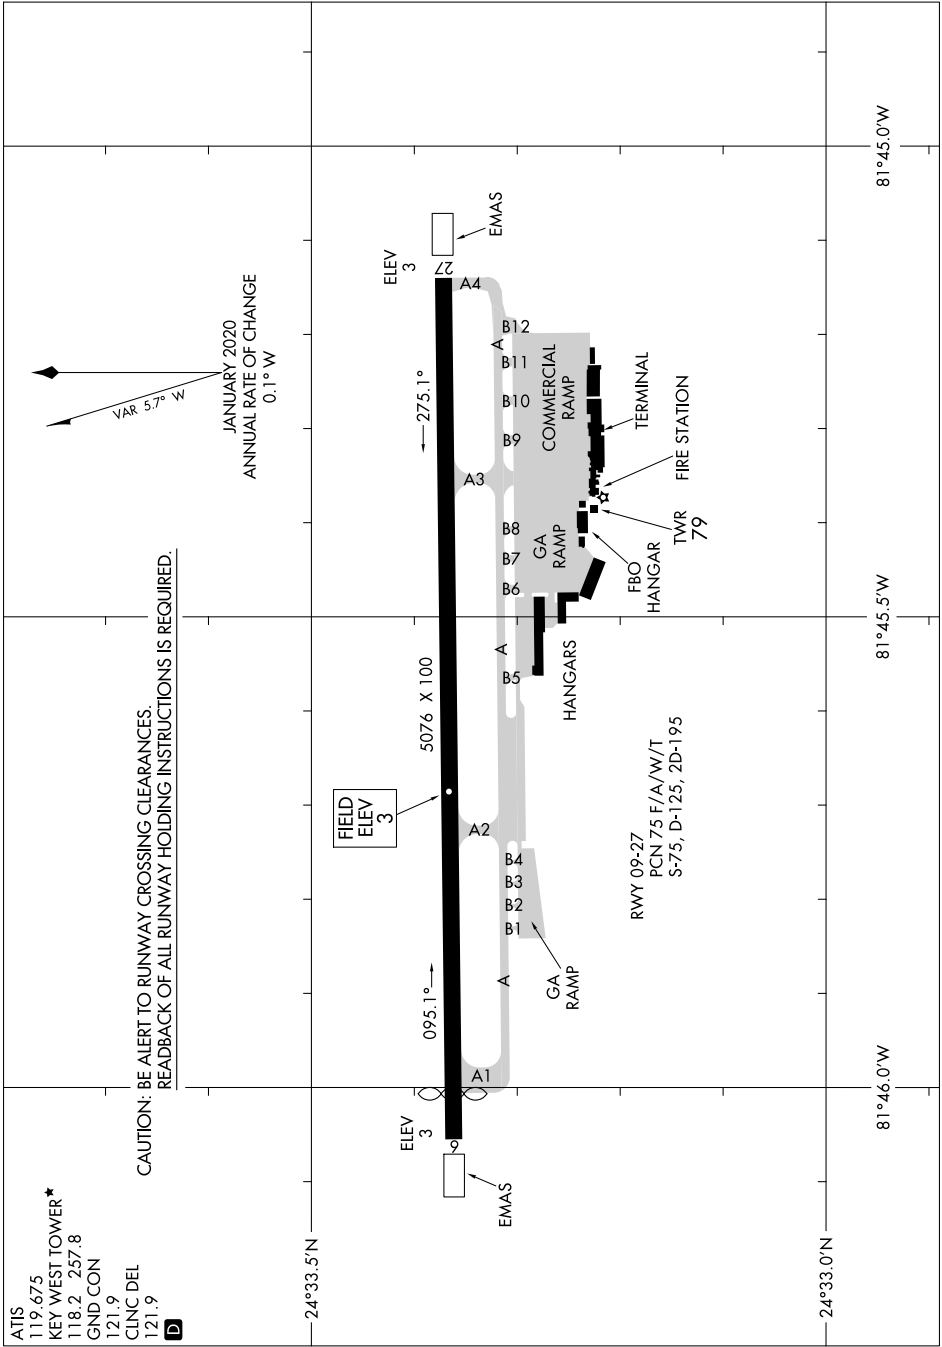

AIRPORT DIAGRAM

AL-606 (FAA)

KEY WEST INTL (EYW)
KEY WEST, FLORIDA

SE-3, 16 JUN 2022 to 14 JUL 2022

SE-3, 16 JUN 2022 to 14 JUL 2022

CAUTION: BE ALERT TO RUNWAY CROSSING CLEARANCES.
READBACK OF ALL RUNWAY HOLDING INSTRUCTIONS IS REQUIRED.

ATIS 119.675
 KEY WEST TOWER* 118.2 257.8
 GND CON 121.9
 CLNC DEL 121.9
D