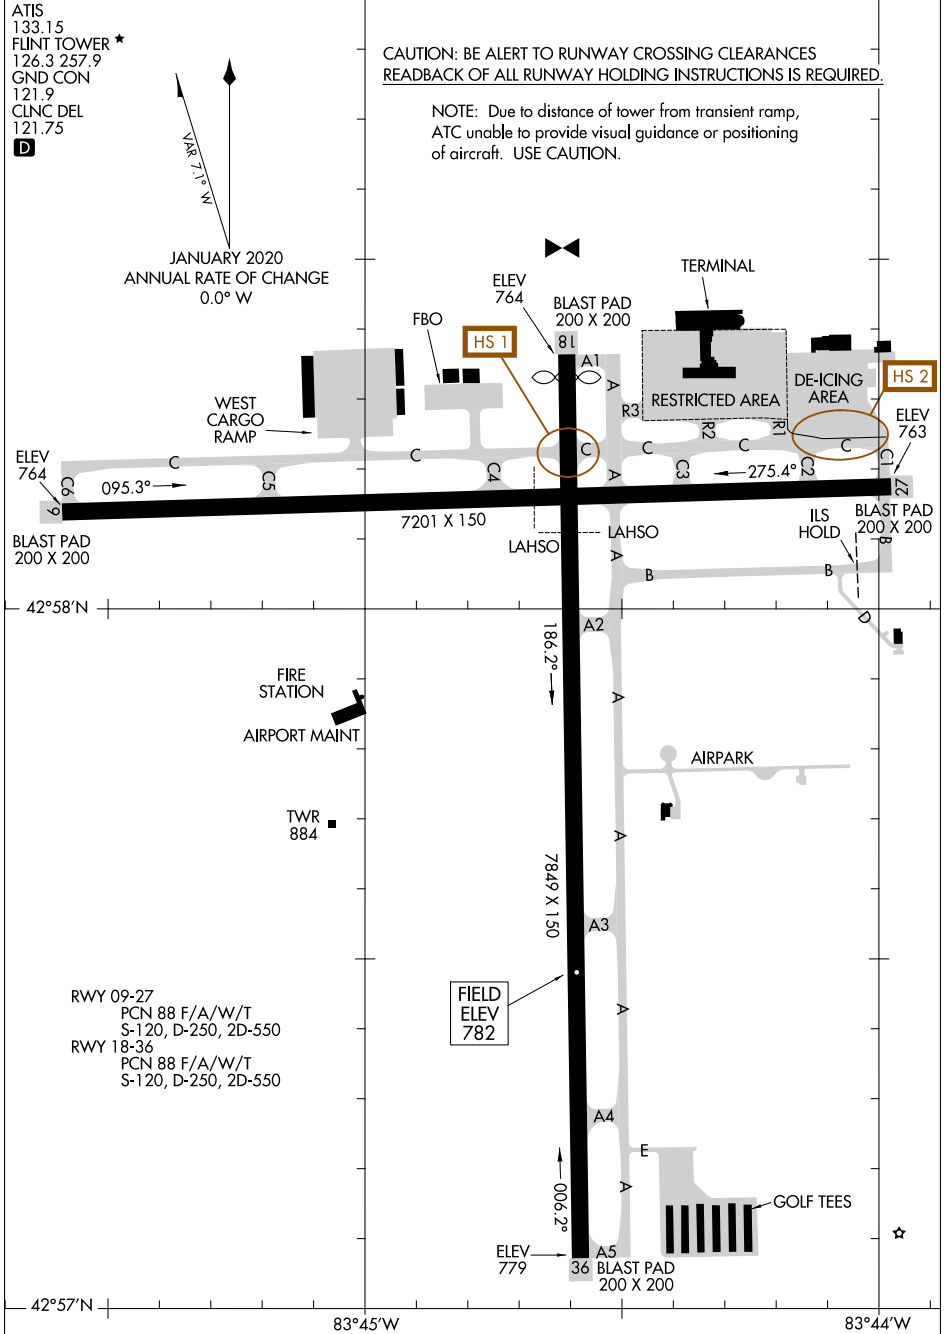

AIRPORT DIAGRAM

AL-618 (FAA)

BISHOP INTL (F'NT)
FLINT, MICHIGAN

EC-1, 16 JUN 2022 to 14 JUL 2022

EC-1, 16 JUN 2022 to 14 JUL 2022

AIRPORT DIAGRAM

FLINT, MICHIGAN
BISHOP INTL (F'NT)