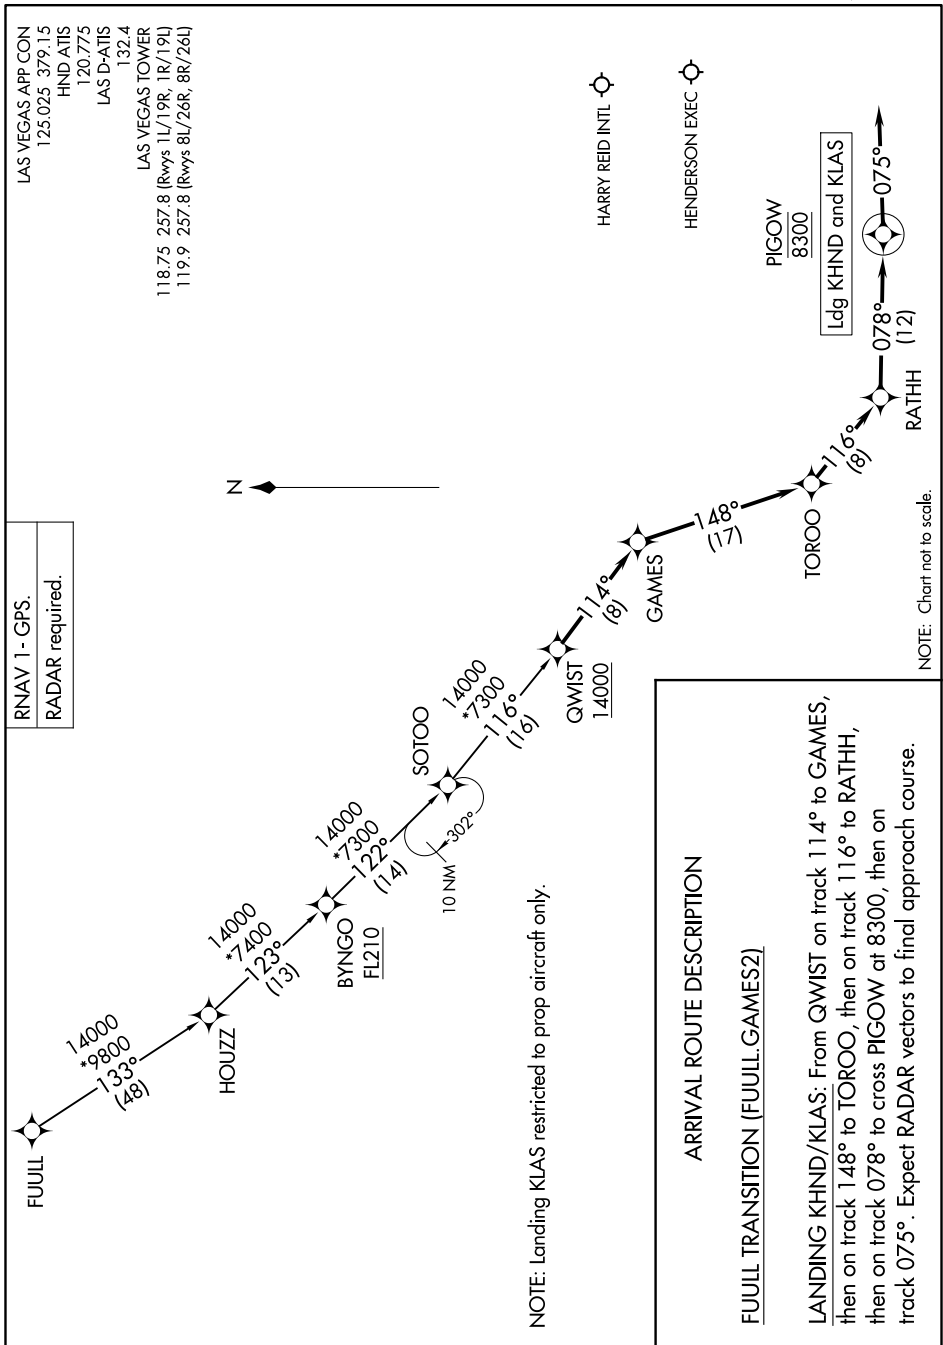

SW-4, 16 JUN 2022 to 14 JUL 2022

LAS VEGAS APP CON
125.025 379.15
HND ATIS
120.775
LAS D-ATIS
132.4
LAS VEGAS TOWER
118.75 257.8 (Rwys 1L/19R, 1R/19L)
119.9 257.8 (Rwys 8L/26R, 8R/26L)

RNAV 1 - GPS.
RADAR required.

NOTE: Landing KLAS restricted to prop aircraft only.

NOTE: Chart not to scale.

SW-4, 16 JUN 2022 to 14 JUL 2022