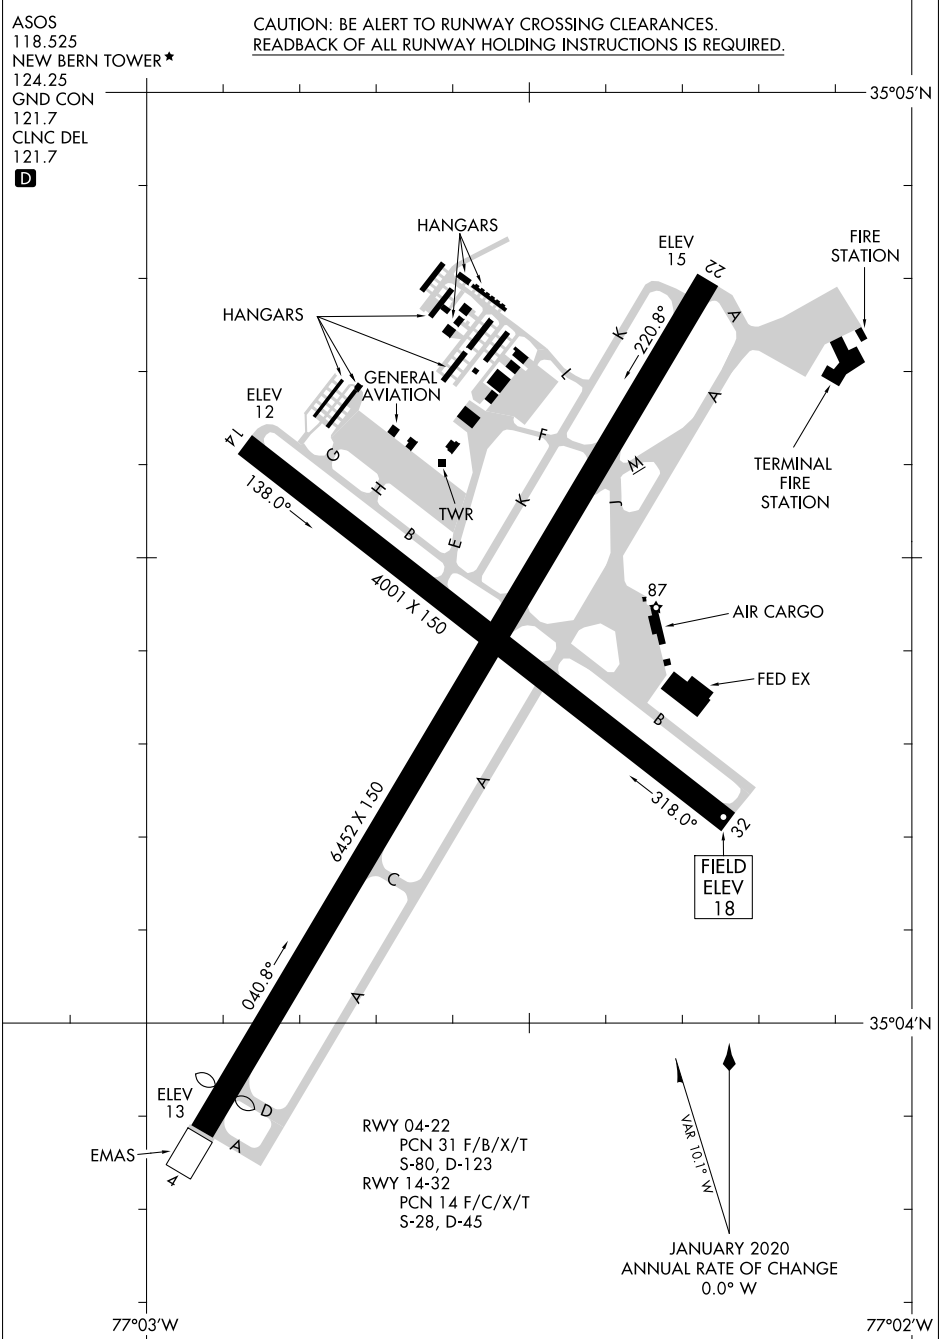

# AIRPORT DIAGRAM

COASTAL CAROLINA RGNL (EWN)  
NEW BERN, NORTH CAROLINA

AL-670 (FAA)

ASOS  
118.525  
NEW BERN TOWER★  
124.25  
GND CON  
121.7  
CLNC DEL  
121.7  
**D**

CAUTION: BE ALERT TO RUNWAY CROSSING CLEARANCES.  
READBACK OF ALL RUNWAY HOLDING INSTRUCTIONS IS REQUIRED.

SE-2, 16 JUN 2022 to 14 JUL 2022

SE-2, 16 JUN 2022 to 14 JUL 2022

# AIRPORT DIAGRAM

NEW BERN, NORTH CAROLINA  
COASTAL CAROLINA RGNL (EWN)