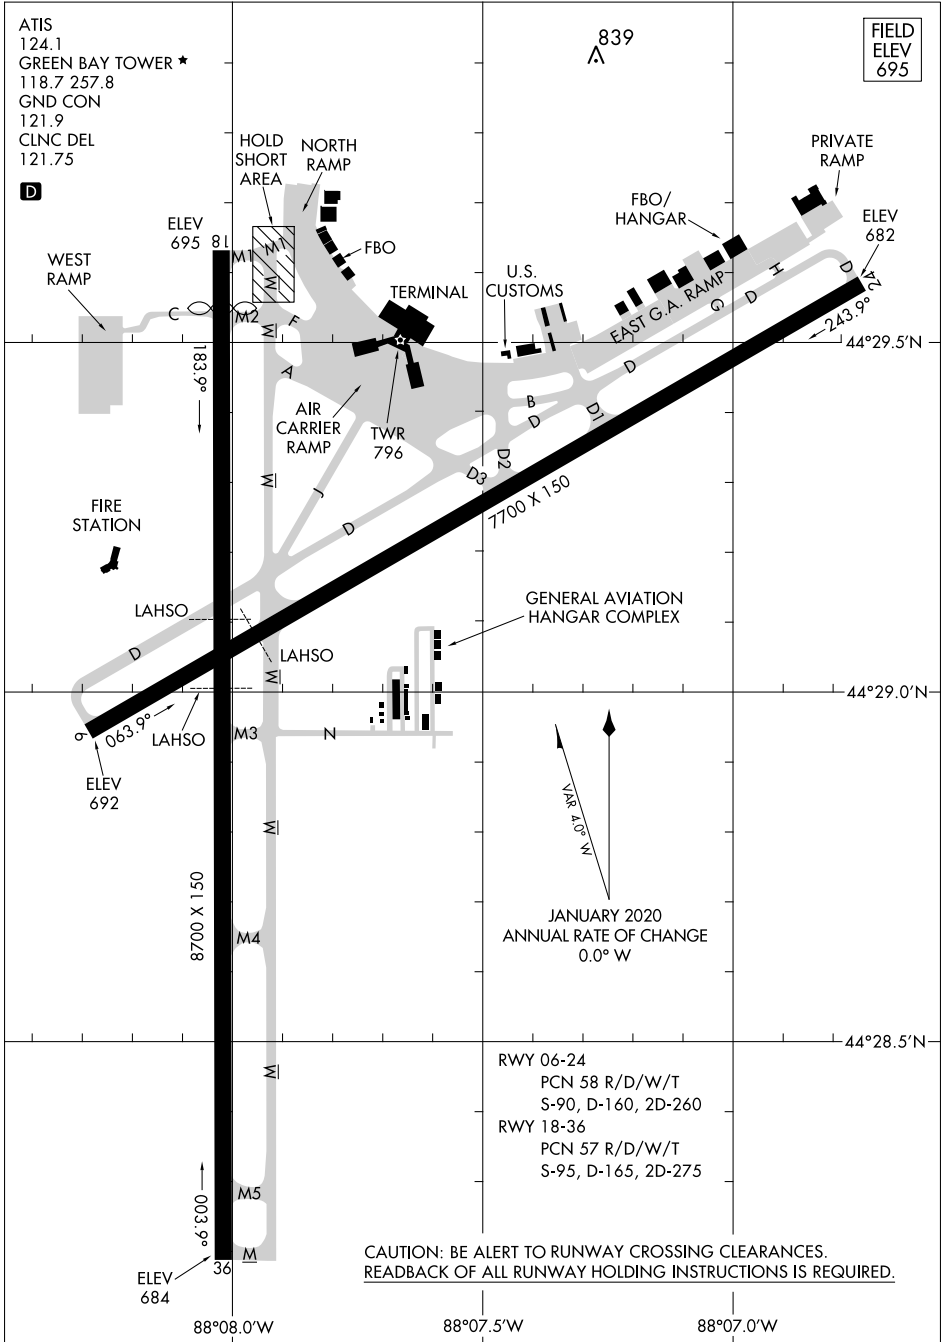

AIRPORT DIAGRAM

GREEN BAY/AUSTIN STRAUBEL INTL (GRB)

AL-873 (FAA)

GREEN BAY, WISCONSIN

EC-3, 16 JUN 2022 to 14 JUL 2022

EC-3, 16 JUN 2022 to 14 JUL 2022

AIRPORT DIAGRAM

GREEN BAY, WISCONSIN