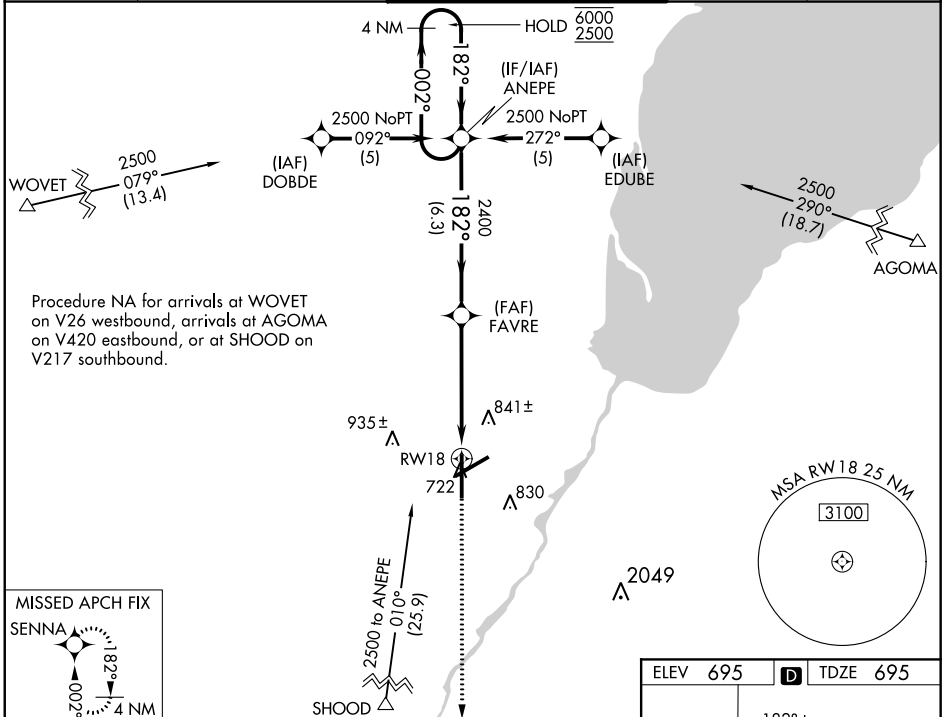

WAAS CH 42802 W18A	APP CRS 182°	Rwy Idg TDZE Apt Elev	8201 695 695
--	------------------------	-----------------------------	---

RNAV (GPS) RWY 18

GREEN BAY/AUSTIN STRAUBEL INTL (GRB)

RNP APCH. For uncompensated Baro-VNAV systems, LNAV/VNAV NA below ASR -16° C or above 54° C. MISSED APPROACH: Climb to 2500 direct SENNA and hold.

ATIS 124.1	GREEN BAY APP CON* 119.4 338.2	GREEN BAY TOWER* 118.7 (CTAF) 257.8	GND CON 121.9	CLNC DEL 121.75
----------------------	--	---	-------------------------	---------------------------

CATEGORY	A	B	C	D
LPV DA		979-7 ⁸	284 (300-7 ⁸)	
LNAV/VNAV DA		1187-13 ⁸	492 (500-13 ⁸)	
LNAV MDA	1220-1	525 (600-1)	1220-1 ¹ / ₂	525 (600-1 ¹ / ₂)
CIRCLING	1220-1	525 (600-1)	1300-1 ³ / ₄ 605 (700-1 ³ / ₄)	1300-2 605 (700-2)

EC-3, 16 JUN 2022 to 14 JUL 2022

EC-3, 16 JUN 2022 to 14 JUL 2022