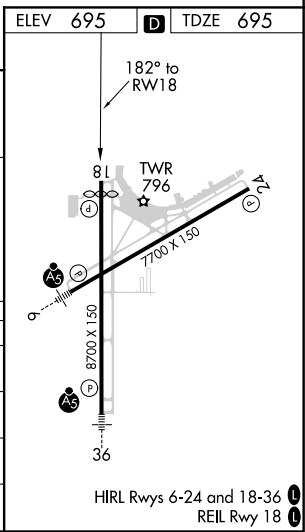

EC-3, 16 JUN 2022 to 14 JUL 2022

EC-3, 16 JUN 2022 to 14 JUL 2022