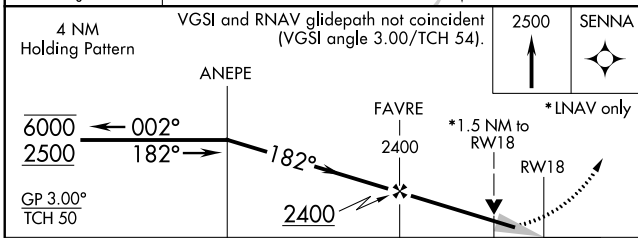

WAAS CH 42802 W18A	APP CRS 182°	Rwy Idg TDZE Apt Elev	8201 695 695
--	------------------------	-----------------------------	---

RNAV (GPS) RWY 18

GREEN BAY/AUSTIN STRAUBEL INTL (GRB)

RNP APCH. For uncompensated Baro-VNAV systems, LNAV/VNAV NA below ASR -16° C or above 54° C. MISSED APPROACH: Climb to 2500 direct SENNA and hold.

ATIS 124.1	GREEN BAY APP CON* 119.4 338.2	GREEN BAY TOWER* 118.7 (CTAF) 257.8	GND CON 121.9	CLNC DEL 121.75
----------------------	--	---	-------------------------	---------------------------

CATEGORY	A	B	C	D
LPV DA		979-7 ⁸	284 (300-7 ⁸)	
LNAV/VNAV DA		1187-13 ⁸	492 (500-13 ⁸)	
LNAV MDA	1220-1	525 (600-1)	1220-1 ¹ / ₂	525 (600-1 ¹ / ₂)
CIRCLING	1220-1	525 (600-1)	1300-1 ³ / ₄ 605 (700-1 ³ / ₄)	1300-2 605 (700-2)