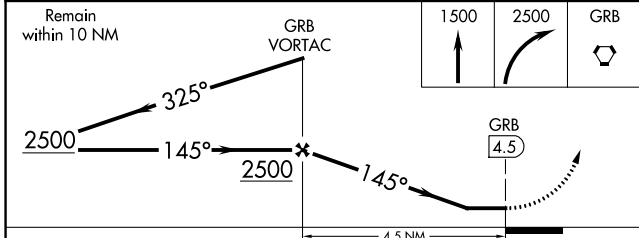

VORTAC GRB 115.5 Chan 102	APP CRS 145°	Rwy Idg TDZE Arprt Elev	N/A N/A 695
---	------------------------	-------------------------------	--

VOR-A

GREEN BAY/AUSTIN STRAUBEL INTL (GRB)

ASR MISSED APPROACH: Climb to 1500 then climbing right turn to 2500 direct GRB VORTAC and hold.

ATIS 124.1	GREEN BAY APP CON* 119.4 338.2	GREEN BAY TOWER* 118.7 (CTAF) 257.8	GND CON 121.9	CLNC DEL 121.75
----------------------	--	---	-------------------------	---------------------------

CATEGORY	A	B	C	D	FAF to MAP 4.5 NM					
C CIRCLING	1200-1	505 (600-1)	1300-1 ³ / ₄ 605 (700-1 ³ / ₄)	1300-2 605 (700-2)	Knots	60	90	120	150	180
					Min:Sec	4:30	3:00	2:15	1:48	1:30