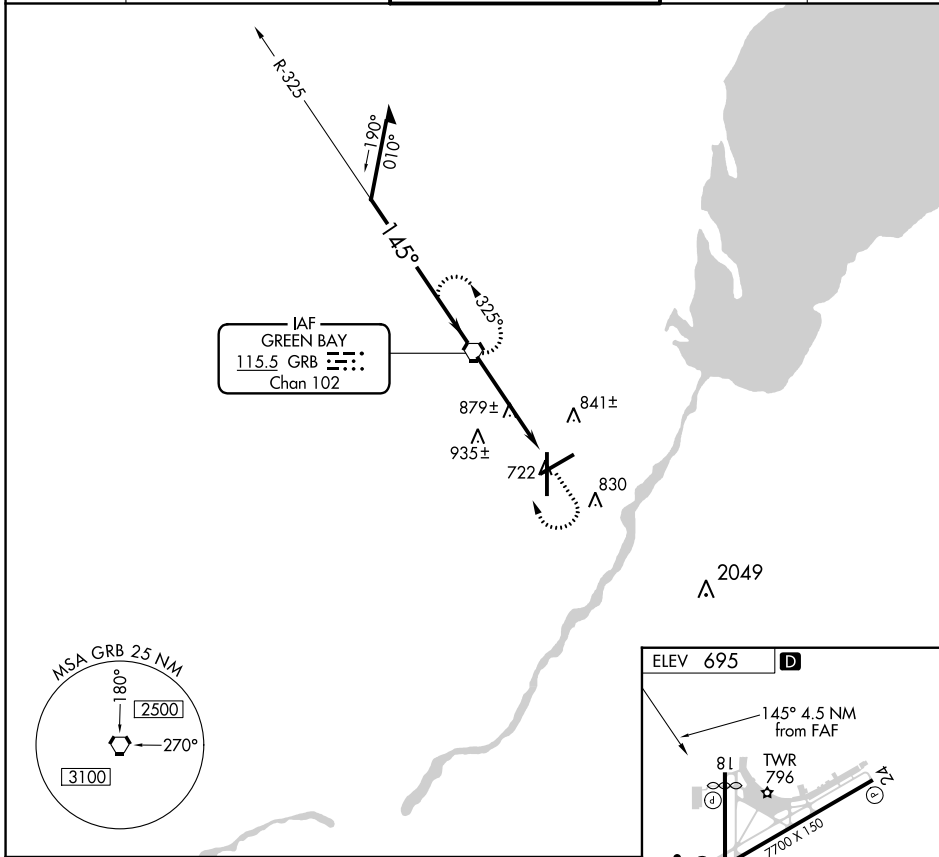

VORTAC GRB 115.5 Chan 102	APP CRS 145°	Rwy Idg TDZE Arprt Elev	N/A N/A 695
---	------------------------	-------------------------------	--

VOR-A

GREEN BAY/AUSTIN STRAUBEL INTL (GRB)

ASR MISSED APPROACH: Climb to 1500 then climbing right turn to 2500 direct GRB VORTAC and hold.

ATIS 124.1	GREEN BAY APP CON* 119.4 338.2	GREEN BAY TOWER* 118.7 (CTAF) 257.8	GND CON 121.9	CLNC DEL 121.75
----------------------	--	---	-------------------------	---------------------------

CATEGORY	A	B	C	D	FAF to MAP 4.5 NM					
C CIRCLING	1200-1	505 (600-1)	1300-1 ³ / ₄ 605 (700-1 ³ / ₄)	1300-2 605 (700-2)	Knots	60	90	120	150	180
					Min:Sec	4:30	3:00	2:15	1:48	1:30

EC-3, 16 JUN 2022 to 14 JUL 2022

EC-3, 16 JUN 2022 to 14 JUL 2022