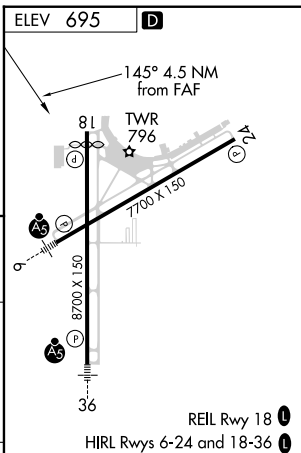

VORTAC GRB 115.5 Chan 102	APP CRS 145°	Rwy Idg TDZE Arprt Elev	N/A N/A 695
---	------------------------	-------------------------------	--

VOR-A

GREEN BAY/AUSTIN STRAUBEL INTL (GRB)

ASR MISSED APPROACH: Climb to 1500 then climbing right turn to 2500 direct GRB VORTAC and hold.

ATIS 124.1	GREEN BAY APP CON* 119.4 338.2	GREEN BAY TOWER* 118.7 (CTAF) 257.8	GND CON 121.9	CLNC DEL 121.75
----------------------	--	---	-------------------------	---------------------------

CATEGORY	A	B	C	D	FAF to MAP 4.5 NM					
C CIRCLING	1200-1	505 (600-1)	1300-1 ³ / ₄ 605 (700-1 ³ / ₄)	1300-2 605 (700-2)	Knots	60	90	120	150	180
					Min:Sec	4:30	3:00	2:15	1:48	1:30