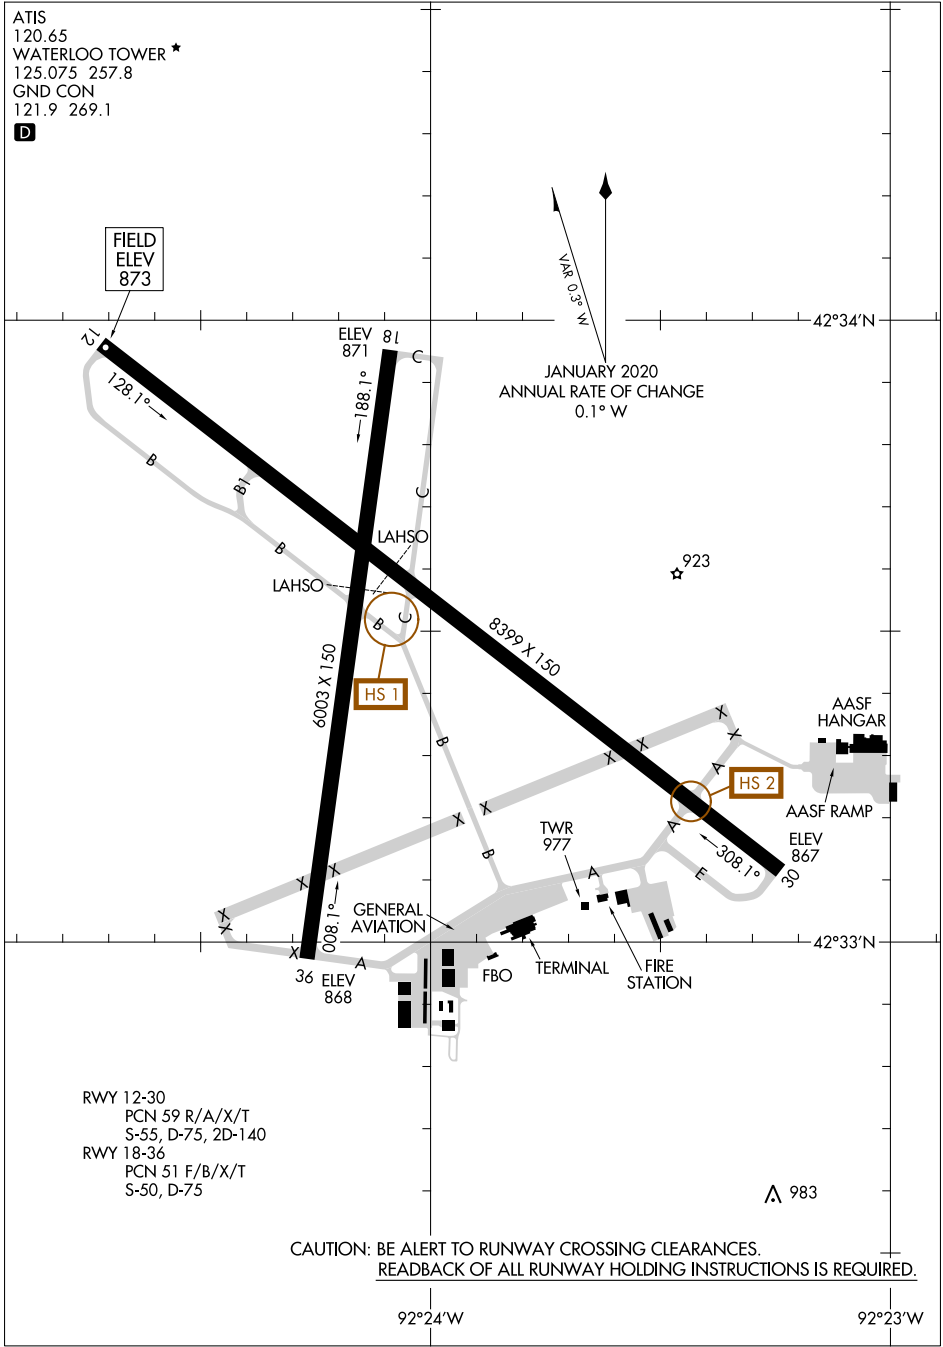

22027

AIRPORT DIAGRAM

AL-945 (FAA)

WATERLOO RGNL (A.LO)
WATERLOO, IOWA

ATIS
120.65
WATERLOO TOWER *
125.075 257.8
GND CON
121.9 269.1

D

NC-3, 16 JUN 2022 to 14 JUL 2022

NC-3, 16 JUN 2022 to 14 JUL 2022

**CAUTION: BE ALERT TO RUNWAY CROSSING CLEARANCES.
READBACK OF ALL RUNWAY HOLDING INSTRUCTIONS IS REQUIRED.**

AIRPORT DIAGRAM
22027

WATERLOO, IOWA
WATERLOO RGNL (A.LO)