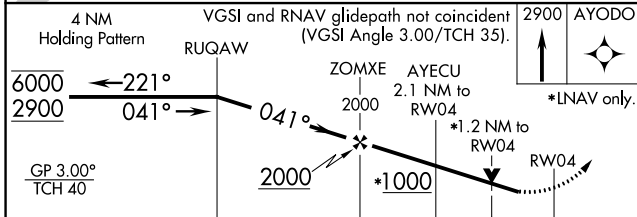

WAAS CH 82320 W04A	APP CRS 041°	Rwy ldg TDZE Apt Elev	5698 316 338
--	------------------------	-----------------------------	---

RNAV (GPS) RWY 4

DYERSBURG RGNL (DYR)

RNP APCH.

▼ Circling to Rwy 16, 34 NA at night. Rwy 4 helicopter visibility reduction below 3/4 SM NA. For uncompensated Baro-VNAV systems, LNAV/VNAV NA below -15°C or above 54°C.

MISSED APPROACH: Climb to 2900 direct AYODO and hold.

AWOS-3PT 135.625	MEMPHIS CENTER 134.65 316.15	UNICOM 123.05 (CTAF) 0
----------------------------	--	----------------------------------

CATEGORY	A B C D			
LPV DA	588-1 272 (300-1)			
LNAV/VNAV DA	801-1 485 (500-1)			
LNAV MDA	720-1	404 (400-1)	720-1 404 (400-1)	
CIRCLING	740-1 402 (500-1)	800-1 462 (500-1)	1040-2 702 (800-2)	1240-3 902 (1000-3)