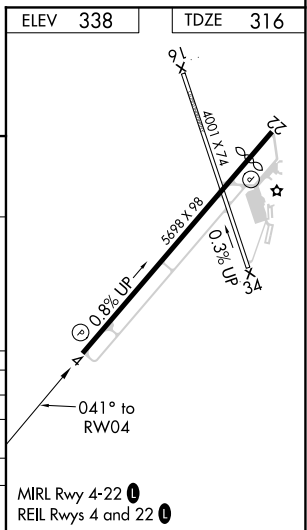

WAAS CH 82320 W04A	APP CRS 041°	Rwy ldg TDZE Apt Elev	5698 316 338
--	------------------------	-----------------------------	---

RNAV (GPS) RWY 4

DYERSBURG RGNL (DYR)

RNP APCH.

▼ Circling to Rwy 16, 34 NA at night. Rwy 4 helicopter visibility reduction below 3/4 SM NA. For uncompensated Baro-VNAV systems, LNAV/VNAV NA below -15°C or above 54°C.

MISSED APPROACH: Climb to 2900 direct AYODO and hold.

AWOS-3PT 135.625	MEMPHIS CENTER 134.65 316.15	UNICOM 123.05 (CTAF) 0
----------------------------	--	----------------------------------

CATEGORY	A B C D			
LPV DA	588-1 272 (300-1)			
LNAV/VNAV DA	801-1 485 (500-1)			
LNAV MDA	720-1	404 (400-1)	720-1 404 (400-1)	
CIRCLING	740-1 402 (500-1)	800-1 462 (500-1)	1040-2 702 (800-2)	1240-3 902 (1000-3)