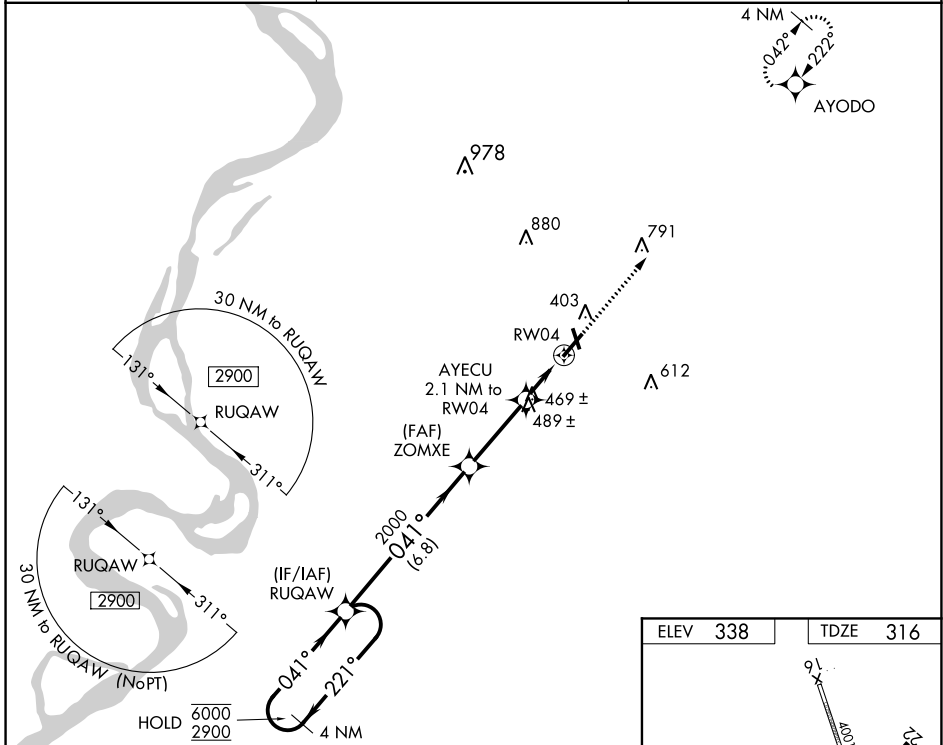

WAAS CH 82320 W04A	APP CRS 041°	Rwy ldg TDZE Apt Elev	5698 316 338
--	------------------------	-----------------------------	---

RNAV (GPS) RWY 4

DYERSBURG RGNL (DYR)

RNP APCH.

▼ Circling to Rwy 16, 34 NA at night. Rwy 4 helicopter visibility reduction below 3/4 SM NA. For uncompensated Baro-VNAV systems, LNAV/VNAV NA below -15°C or above 54°C.

MISSED APPROACH: Climb to 2900 direct AYODO and hold.

AWOS-3PT 135.625	MEMPHIS CENTER 134.65 316.15	UNICOM 123.05 (CTAF) 0
----------------------------	--	----------------------------------

CATEGORY	A B C D			
LPV DA	588-1 272 (300-1)			
LNAV/VNAV DA	801-1 485 (500-1)			
LNAV MDA	720-1	404 (400-1)	720-1 404 (400-1)	
CIRCLING	740-1 402 (500-1)	800-1 462 (500-1)	1040-2 702 (800-2)	1240-3 902 (1000-3)

SE-1, 16 JUN 2022 to 14 JUL 2022

SE-1, 16 JUN 2022 to 14 JUL 2022