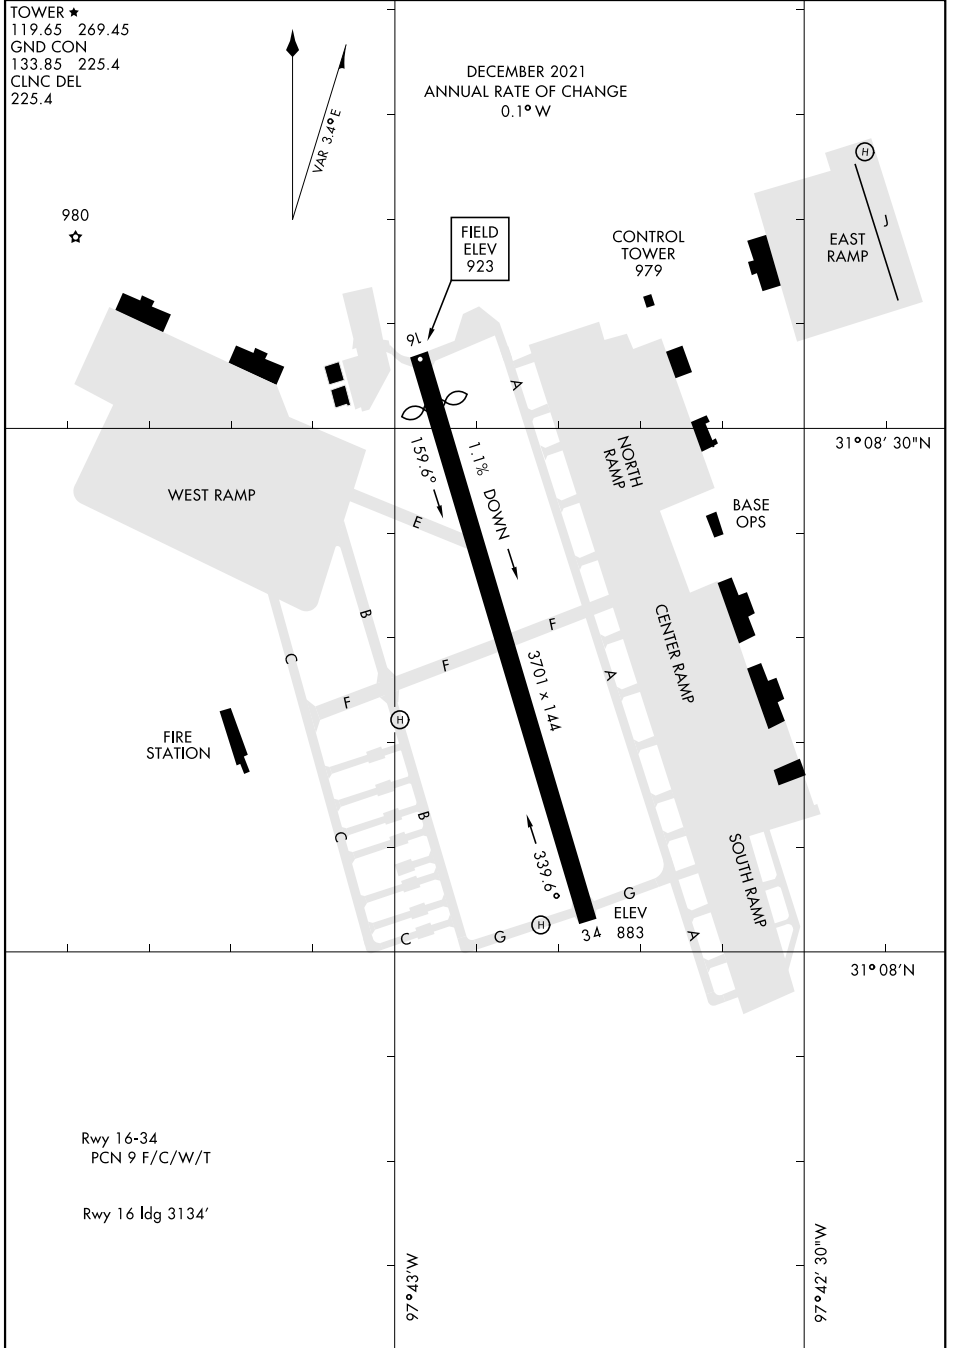

# AIRPORT DIAGRAM

AL-5031 [USA]

FORT HOOD, TEXAS

# AIRPORT DIAGRAM

FORT HOOD, TEXAS

HOOD AHP (KHLR)