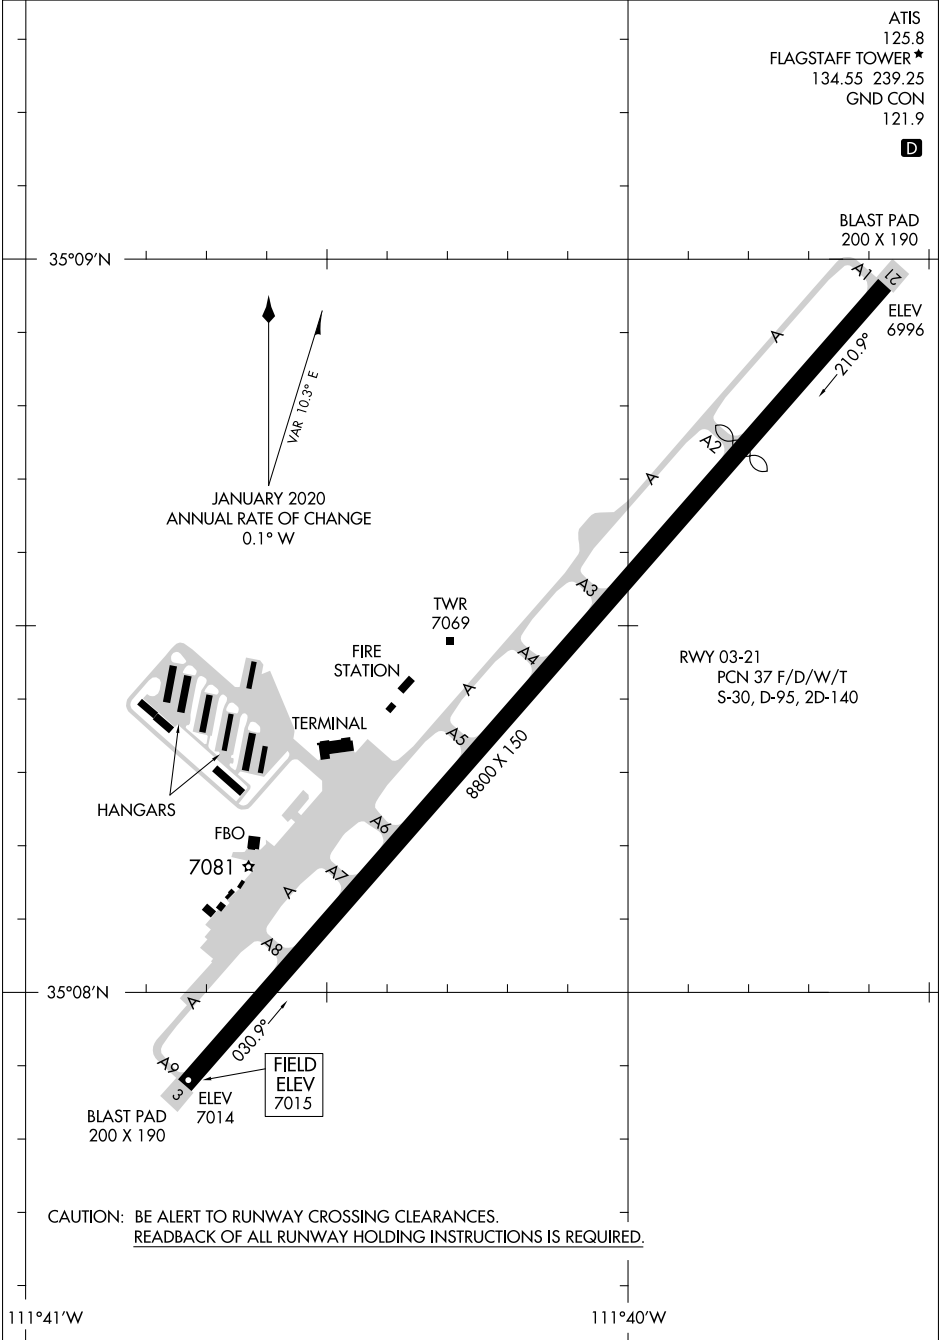

AIRPORT DIAGRAM

AL-5034 (FAA)

FLAGSTAFF PULLIAM (F'L G)
FLAGSTAFF, ARIZONA

SW-4, 16 JUN 2022 to 14 JUL 2022

SW-4, 16 JUN 2022 to 14 JUL 2022

AIRPORT DIAGRAM

FLAGSTAFF, ARIZONA
FLAGSTAFF PULLIAM (F'L G)