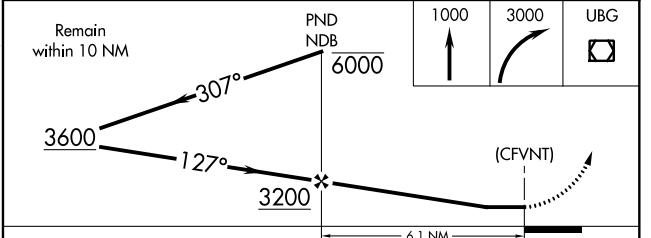

FAF to MAP 6.1 NM					
Knots	60	90	120	150	180
Min:Sec	6:06	4:04	3:03	2:26	2:02

CATEGORY	A	B	C	D
CIRCLING	960-1	752 (800-1)	960-2¼ 752 (800-2¼)	980-2½ 772 (800-2½)