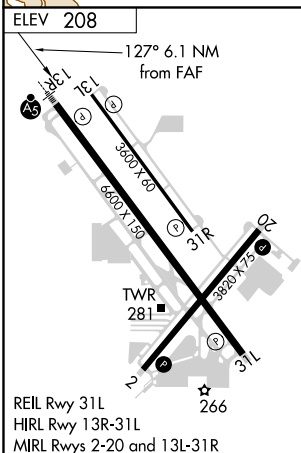

PND NDB 356	APP CRS 127°	Rwy Idg TDZE Apt Elev	N/A N/A 208
-----------------------	------------------------	-----------------------------	--

NDB-B

PORTLAND-HILLSBORO (HIO)

NA Circling to Rwy 13L, 31R NA at night.

MISSED APPROACH: Climb to 1000 then climbing right turn to 3000 direct UBG VOR/DME and hold.

ATIS 127.65	PORTLAND APP CON 126.0 269.175	HILLSBORO TOWER ★ 119.3 (CTAF) 239.3	GND CON 121.7	UNICOM 122.95
-----------------------	--	--	-------------------------	-------------------------

NW-1, 16 JUN 2022 to 14 JUL 2022

NW-1, 16 JUN 2022 to 14 JUL 2022

FAF to MAP 6.1 NM					
Knots	60	90	120	150	180
Min:Sec	6:06	4:04	3:03	2:26	2:02

CATEGORY	A	B	C	D
CIRCLING	960-1	752 (800-1)	960-2¼ 752 (800-2¼)	980-2½ 772 (800-2½)