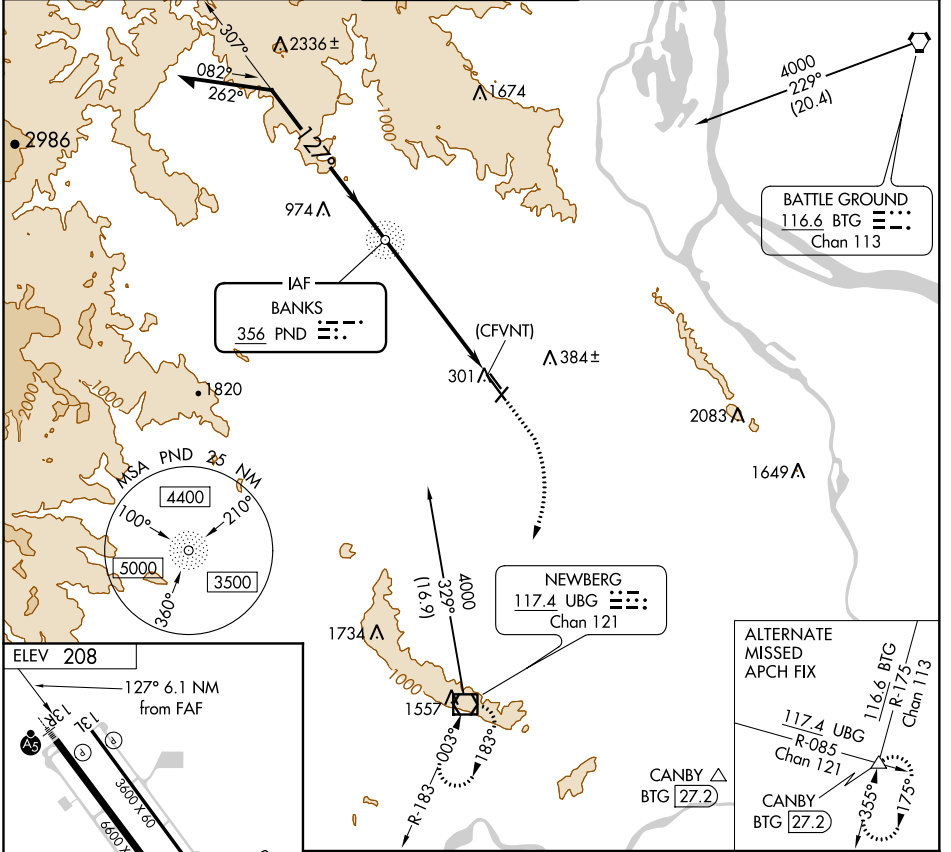

PND NDB 356	APP CRS 127°	Rwy Idg TDZE Apt Elev	N/A N/A 208
-----------------------	------------------------	-----------------------------	--

NDB-B

PORTLAND-HILLSBORO (HIO)

NA Circling to Rwy 13L, 31R NA at night.

MISSED APPROACH: Climb to 1000 then climbing right turn to 3000 direct UBG VOR/DME and hold.

ATIS 127.65	PORTLAND APP CON 126.0 269.175	HILLSBORO TOWER ★ 119.3 (CTAF) 239.3	GND CON 121.7	UNICOM 122.95
-----------------------	--	--	-------------------------	-------------------------

NW-1, 16 JUN 2022 to 14 JUL 2022

NW-1, 16 JUN 2022 to 14 JUL 2022

FAF to MAP 6.1 NM					
Knots	60	90	120	150	180
Min:Sec	6:06	4:04	3:03	2:26	2:02

CATEGORY	A	B	C	D
CIRCLING	960-1	752 (800-1)	960-2¼ 752 (800-2¼)	980-2½ 772 (800-2½)