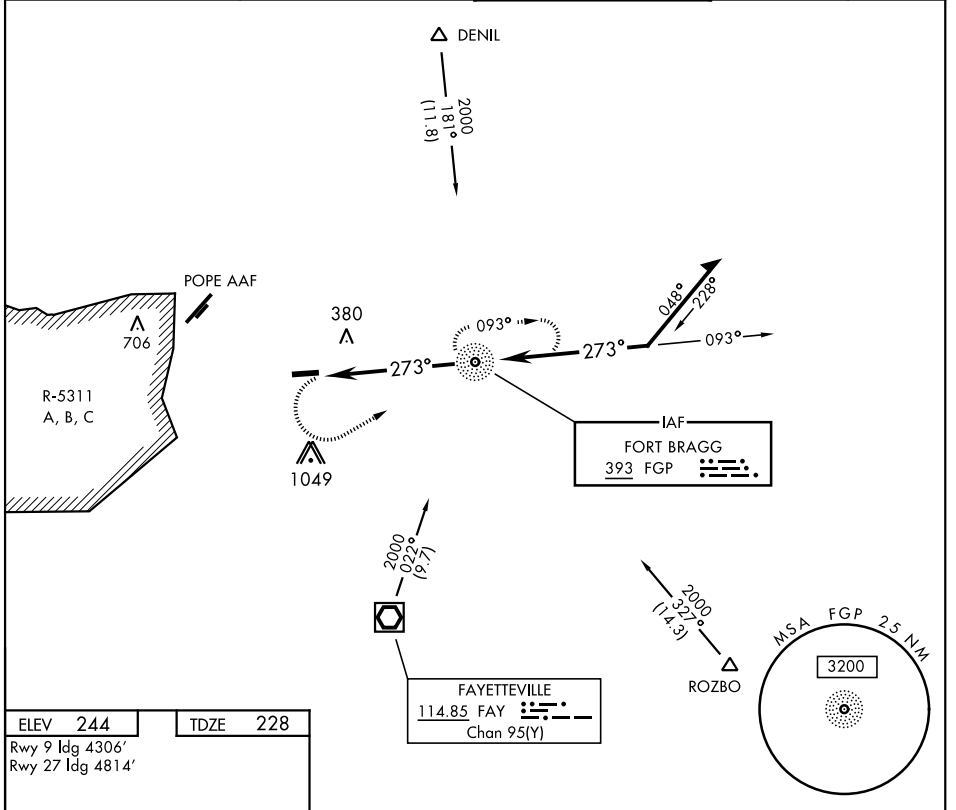

NDB RWY 27

NDB FGP 393	APCH CRS 273°	Rwy Idg TDZE Arprt Elev 4814 228 244	AL-5069 [USA]	SIMMONS AAF (KFBG)
-----------------------	-------------------------	--	---------------	--------------------

When local altimeter setting not received, use Pope AAF altimeter setting. MISSED APPROACH: Climb to 1400 then climbing left turn to 2100 direct FGP NDB and hold.

ATIS 139.25	FAYETTEVILLE APP CON 133.0 290.25	TOWER ★ 125.9 240.625	GND CON 121.9 229.4	PAR
-----------------------	---	---------------------------------	-------------------------------	-----

CATEGORY	FAF to MAP 5.7 NM				
	A	B	C	D	
S-27	720-1	492 (500-1)	720-1 ³ / ₈ 492 (500-1 ³ / ₈)	NA	
CIRCLING	780-1	536 (600-1)	780-1 ¹ / ₂ 536 (600 ¹ / ₂)	NA	

NDB RWY 27

SE-2, 16 JUN 2022 to 14 JUL 2022

SE-2, 16 JUN 2022 to 14 JUL 2022