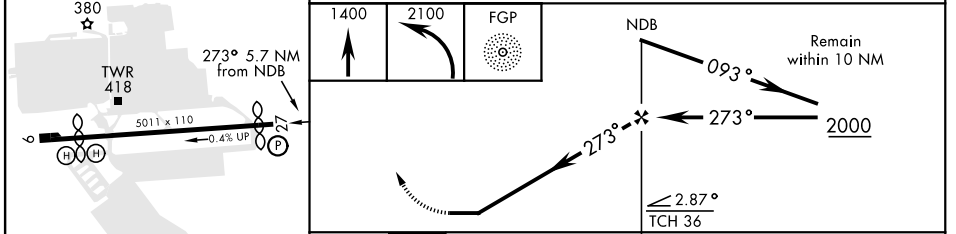

NDB RWY 27

NDB FGP 393	APCH CRS 273°	Rwy Idg TDZE Arprt Elev 4814 228 244	AL-5069 [USA]	SIMMONS AAF (KFBG)
-----------------------	-------------------------	--	---------------	--------------------

When local altimeter setting not received, use Pope AAF altimeter setting. MISSED APPROACH: Climb to 1400 then climbing left turn to 2100 direct FGP NDB and hold.

ATIS 139.25	FAYETTEVILLE APP CON 133.0 290.25	TOWER ★ 125.9 240.625	GND CON 121.9 229.4	PAR
-----------------------	---	---------------------------------	-------------------------------	-----

CATEGORY	FAF to MAP 5.7 NM				
	A	B	C	D	
S-27	720-1	492 (500-1)	720-1 ³ / ₈ 492 (500-1 ³ / ₈)	NA	
CIRCLING	780-1	536 (600-1)	780-1 ¹ / ₂ 536 (600 ¹ / ₂)	NA	