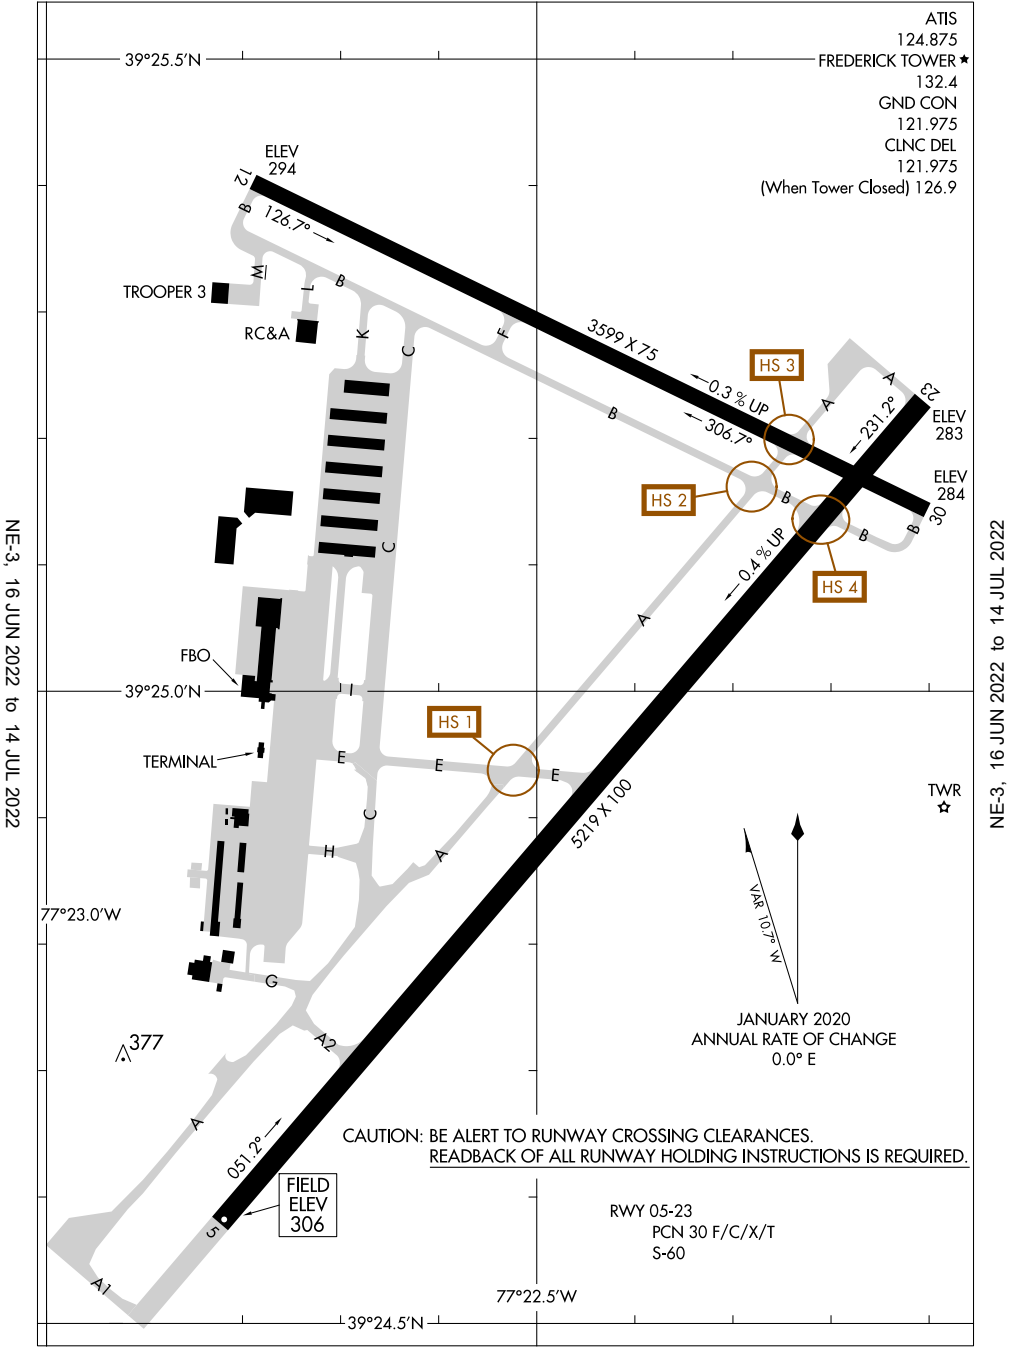

22139
AIRPORT DIAGRAM

AL-5089 (FAA)

FREDERICK MUNI (F'DK)
FREDERICK, MARYLAND

ATIS
124.875
FREDERICK TOWER ★
132.4
GND CON
121.975
CLNC DEL
121.975
(When Tower Closed) 126.9

NE-3, 16 JUN 2022 to 14 JUL 2022

NE-3, 16 JUN 2022 to 14 JUL 2022

HS 1

HS 2

HS 3

HS 4

VAR 10.7° N
JANUARY 2020
ANNUAL RATE OF CHANGE
0.0° E

CAUTION: BE ALERT TO RUNWAY CROSSING CLEARANCES.
READBACK OF ALL RUNWAY HOLDING INSTRUCTIONS IS REQUIRED.

RWY 05-23
PCN 30 F/C/X/T
S-60

22139
AIRPORT DIAGRAM

FREDERICK, MARYLAND
FREDERICK MUNI (F'DK)