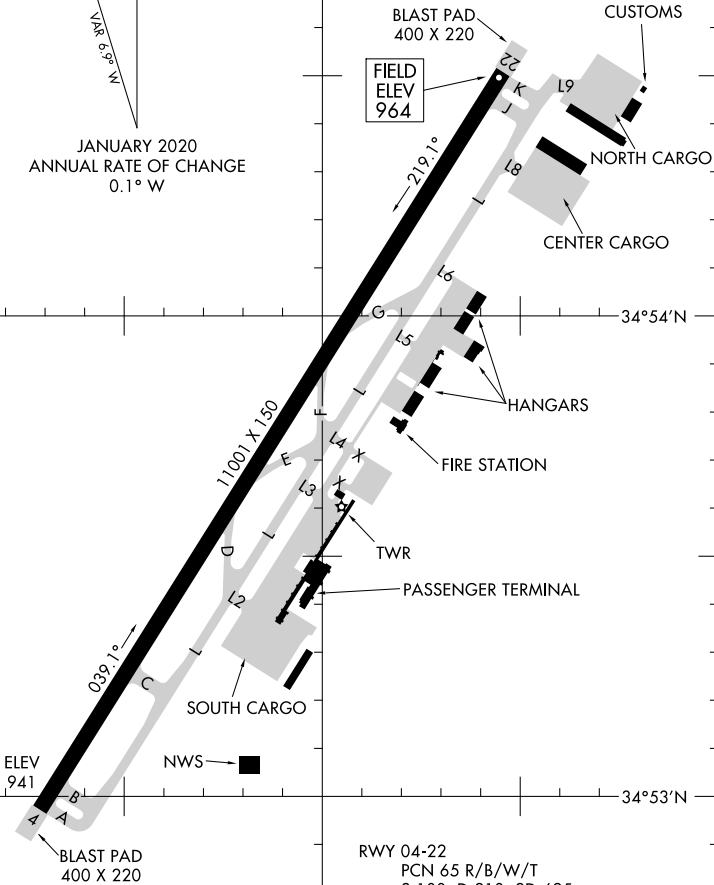

20366

AIRPORT DIAGRAM

GREENVILLE SPARTANBURG INTL (GSP)
GREER, SOUTH CAROLINA

AL-5124 (FAA)

ATIS
134.25
GREER TOWER*
120.1 251.15
GND CON
121.9

CAUTION: BE ALERT TO RUNWAY CROSSING CLEARANCES.
READBACK OF ALL RUNWAY HOLDING INSTRUCTIONS IS REQUIRED.

MAG 3° W
JANUARY 2020
ANNUAL RATE OF CHANGE
0.1° W

1120 ±

SE-2, 16 JUN 2022 to 14 JUL 2022

SE-2, 16 JUN 2022 to 14 JUL 2022

AIRPORT DIAGRAM

20366

GREENVILLE SPARTANBURG INTL (GSP)
GREER, SOUTH CAROLINA