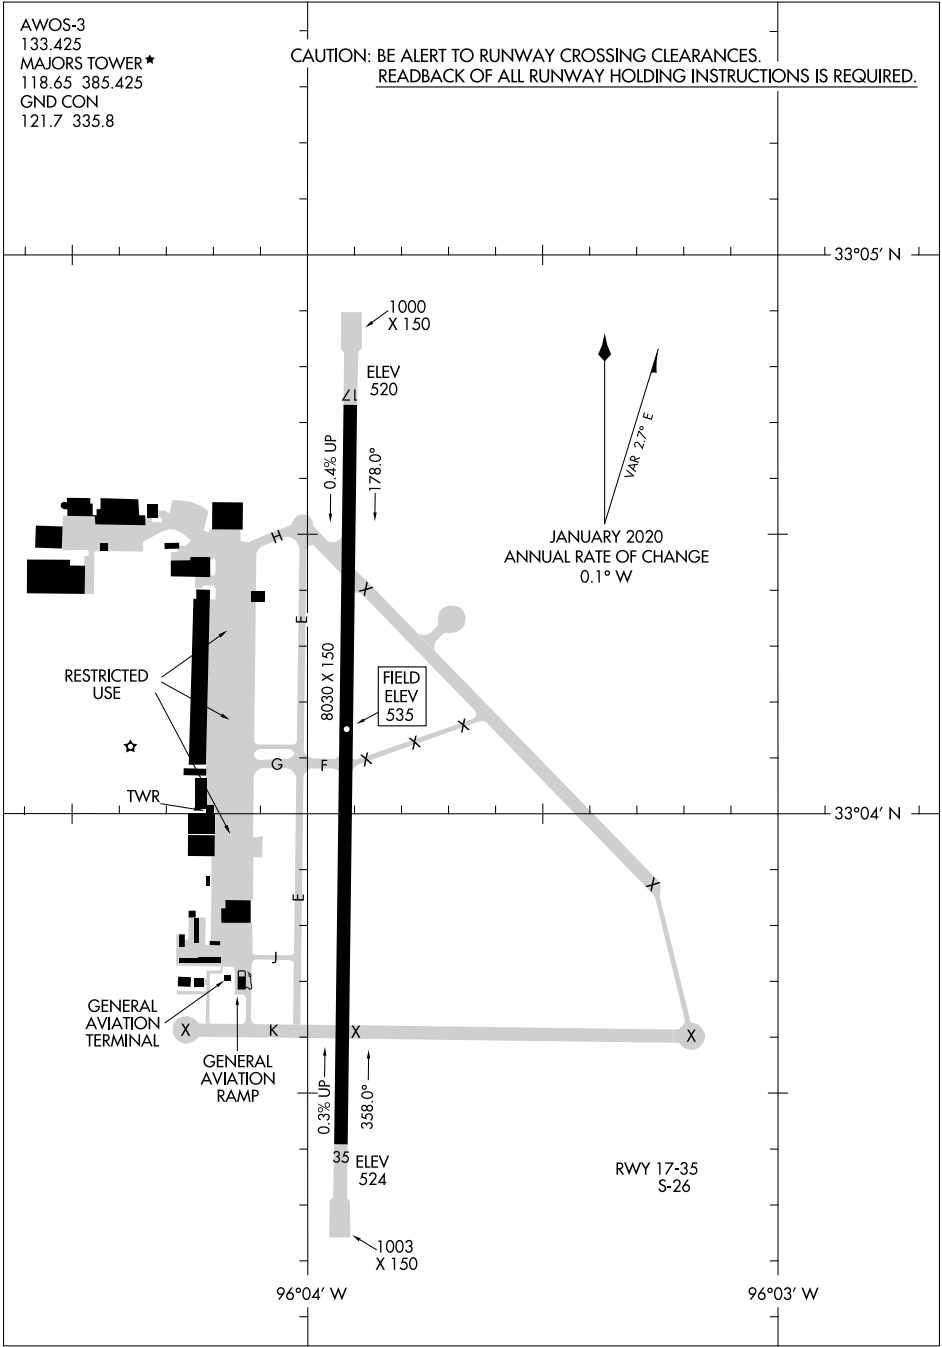

AIRPORT DIAGRAM

AL-5138 (FAA)

MAJORS (GVT)
GREENVILLE, TEXAS

AWOS-3
133.425
MAJORS TOWER *
118.65 385.425
GND CON
121.7 335.8

CAUTION: BE ALERT TO RUNWAY CROSSING CLEARANCES.
READBACK OF ALL RUNWAY HOLDING INSTRUCTIONS IS REQUIRED.

SC-2, 16 JUN 2022 to 14 JUL 2022

SC-2, 16 JUN 2022 to 14 JUL 2022

AIRPORT DIAGRAM

GREENVILLE, TEXAS
MAJORS (GVT)