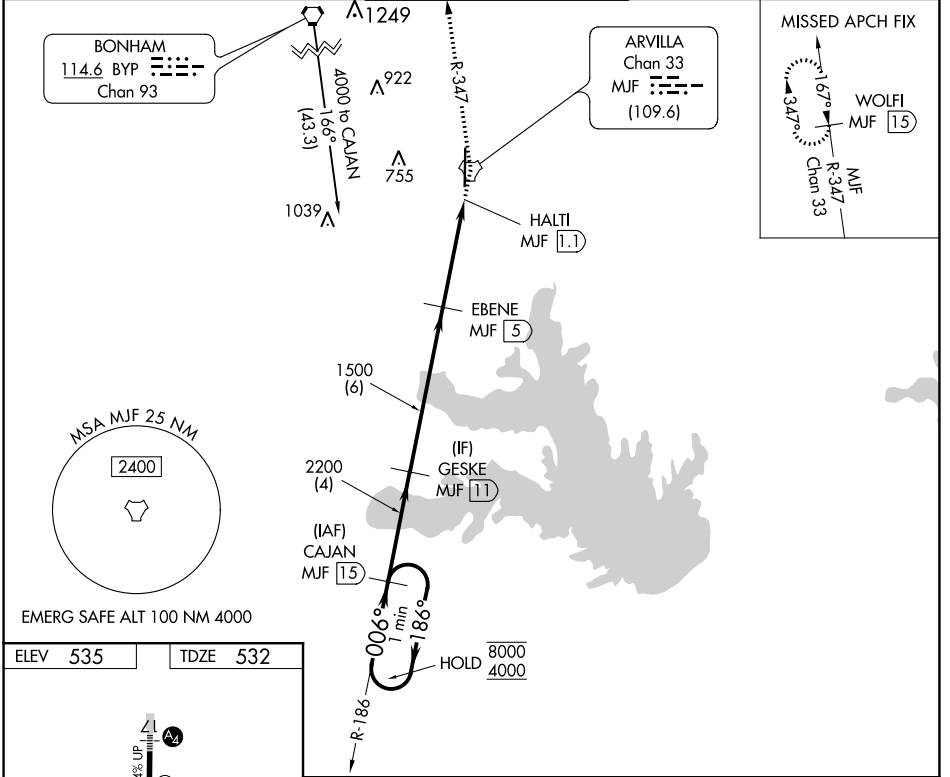

TACAN MJF Chan 33 (109.6)	APP CRS 006°	Rwy Idg TDZE Apt Elev	8030 532 535
---	------------------------	-----------------------------	---

TACAN RWY 35

MAJORS (GVT)

⚠ Rwy 35 helicopter visibility reduction below 3/4 SM NA.

MISSED APPROACH: Climb to 1000 then climbing left turn to 3000 on MJF TACAN R-347 to WOLFI/MJF 15 DME and hold.

AWOS-3 133.425	FORT WORTH CENTER 132.025 360.75	MAJORS TOWER ★ 118.65 (CTAF) 385.425	GND CON 121.7 335.8	UNICOM 122.95
--------------------------	--	--	-------------------------------	-------------------------

SC-2, 16 JUN 2022 to 14 JUL 2022

SC-2, 16 JUN 2022 to 14 JUL 2022