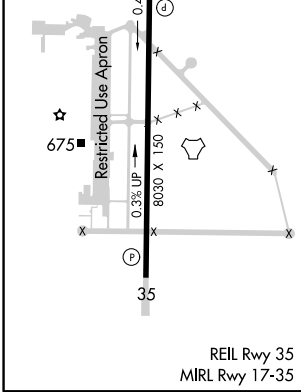

TACAN MJF Chan 33 (109.6)	APP CRS 006°	Rwy Idg TDZE Apt Elev	8030 532 535
---	------------------------	-----------------------------	---

TACAN RWY 35

MAJORS (GVT)

⚠ Rwy 35 helicopter visibility reduction below 3/4 SM NA.

MISSED APPROACH: Climb to 1000 then climbing left turn to 3000 on MJF TACAN R-347 to WOLFI/MJF 15 DME and hold.

AWOS-3 133.425	FORT WORTH CENTER 132.025 360.75	MAJORS TOWER ★ 118.65 (CTAF) 385.425	GND CON 121.7 335.8	UNICOM 122.95
--------------------------	--	--	-------------------------------	-------------------------