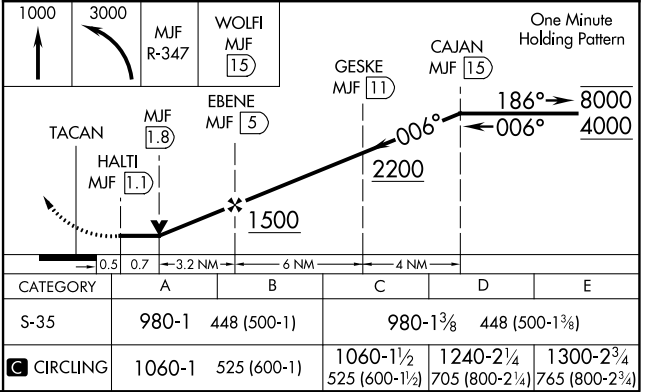

TACAN MJF Chan 33 (109.6)	APP CRS 006°	Rwy Idg TDZE Apt Elev	8030 532 535
---	------------------------	-----------------------------	---

TACAN RWY 35

MAJORS (GVT)

⚠ Rwy 35 helicopter visibility reduction below 3/4 SM NA.

MISSED APPROACH: Climb to 1000 then climbing left turn to 3000 on MJF TACAN R-347 to WOLFI/MJF 15 DME and hold.

AWOS-3 133.425	FORT WORTH CENTER 132.025 360.75	MAJORS TOWER ★ 118.65 (CTAF) 385.425	GND CON 121.7 335.8	UNICOM 122.95
--------------------------	--	--	-------------------------------	-------------------------