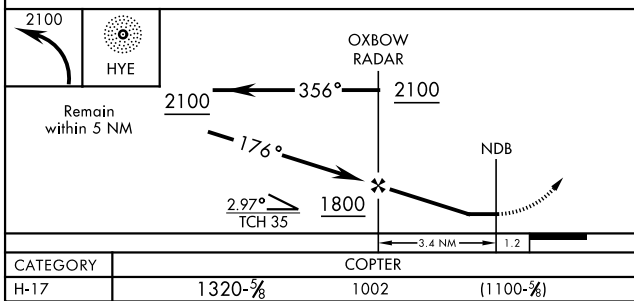

**▽** MISSED APPROACH: Climbing left turn to 2100 in HYE NDB holding pattern.

ATIS ★ <b>141.375</b>	CAIRNS APP CON <b>125.4 327.125</b>	TOWER ★ <b>140.5 387.85</b>	GND CON <b>142.55 225.575</b>	CAIRNS CLNC DEL <b>118.075 380.1</b>
--------------------------	--	--------------------------------	----------------------------------	---

SE-4, 16 JUN 2022 to 14 JUL 2022

SE-4, 16 JUN 2022 to 14 JUL 2022

Use CAIRNS altimeter setting, when not received, use LOWE altimeter setting.