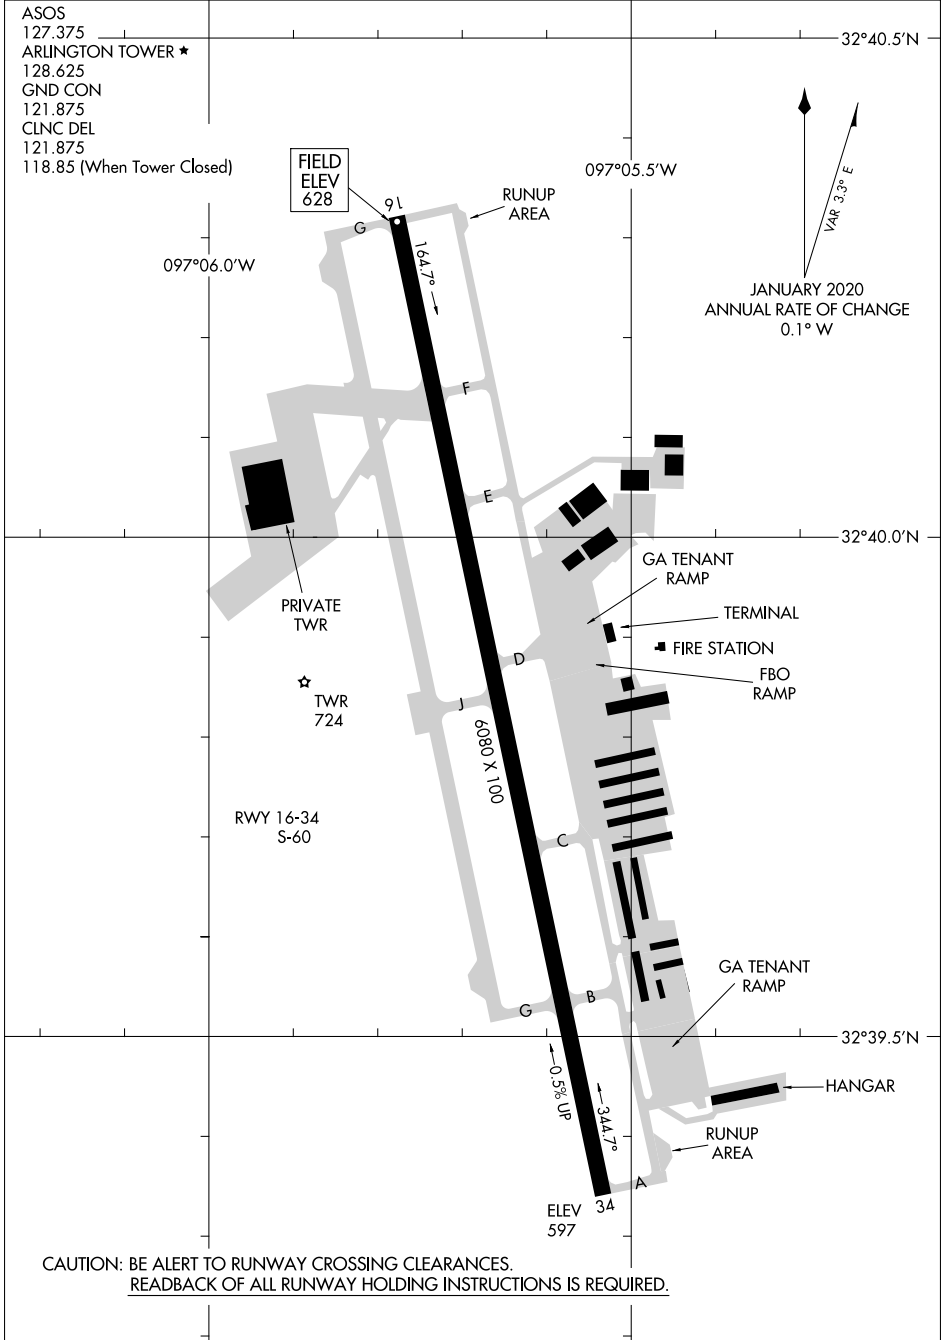

# AIRPORT DIAGRAM

AL-5189 (FAA)

ARLINGTON MUNI (GKY)  
ARLINGTON, TEXAS

SC-2, 16 JUN 2022 to 14 JUL 2022

SC-2, 16 JUN 2022 to 14 JUL 2022