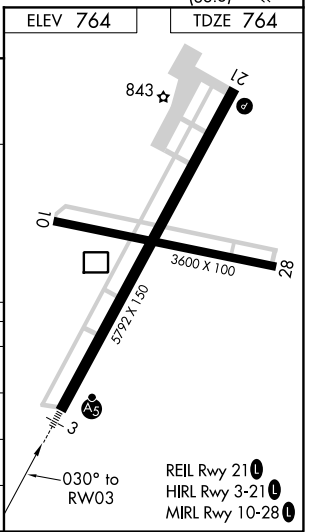

WAAS CH 93629 W03A	APP CRS 030°	Rwy Idg TDZE Apt Elev	5792 764 764
--	------------------------	-----------------------------	---

RNAV (GPS) RWY 3

GALESBURG MUNI (GBG)

RNP APCH - GPS.		MALSR 	MISSED APPROACH: Climb to 3000 direct EJIYU and hold.
AWOS-3 118.975	QUAD CITY APP CON * 133.275 257.8	CLNC DEL 120.7	UNICOM 123.0 (CTAF)

CATEGORY	A	B	C	D
LPV DA		964-1/2	200 (200-1/2)	
LNAV/VNAV DA		1060-1/2	296 (300-1/2)	
LNAV MDA	1140-1/2	376 (400-1/2)	1140-5/8	376 (400-5/8)
CIRCLING	1220-1	456 (500-1)	1380-1 3/4 616 (700-1 3/4)	1620-2 3/4 856 (900-2 3/4)