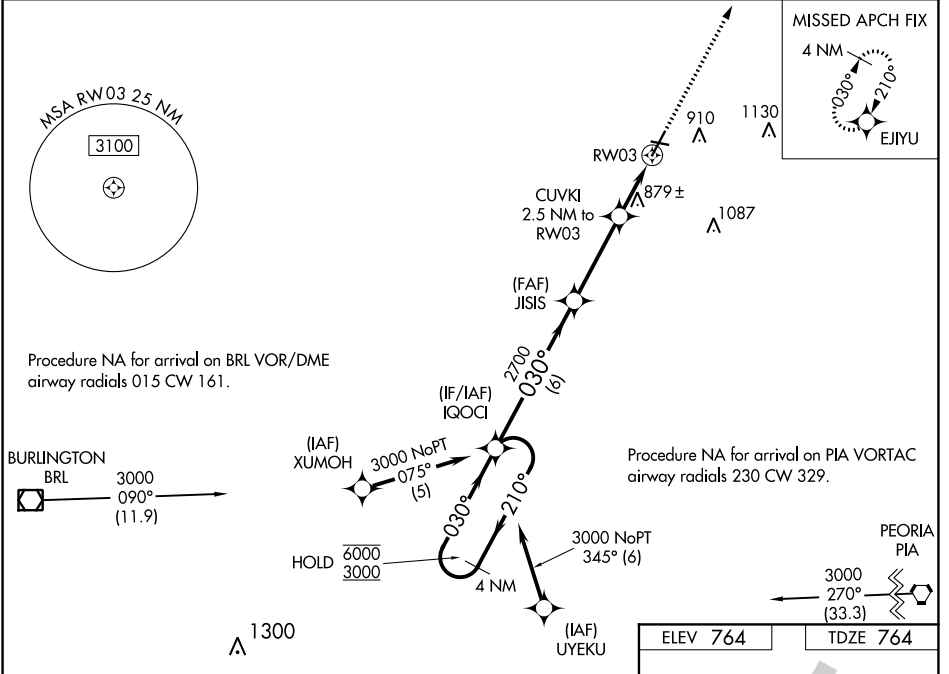

WAAS CH 93629 W03A	APP CRS 030°	Rwy Idg TDZE Apt Elev	5792 764 764
--	------------------------	-----------------------------	---

RNAV (GPS) RWY 3

GALESBURG MUNI (GBG)

RNP APCH - GPS.		MALSR 	MISSED APPROACH: Climb to 3000 direct EJIYU and hold.
AWOS-3 118.975	QUAD CITY APP CON * 133.275 257.8	CLNC DEL 120.7	UNICOM 123.0 (CTAF)

CATEGORY	A	B	C	D
LPV DA		964-1/2	200 (200-1/2)	
LNAV/VNAV DA		1060-1/2	296 (300-1/2)	
LNAV MDA	1140-1/2	376 (400-1/2)	1140-5/8	376 (400-5/8)
CIRCLING	1220-1	456 (500-1)	1380-1 3/4 616 (700-1 3/4)	1620-2 3/4 856 (900-2 3/4)

EC-3, 16 JUN 2022 to 14 JUL 2022

EC-3, 16 JUN 2022 to 14 JUL 2022