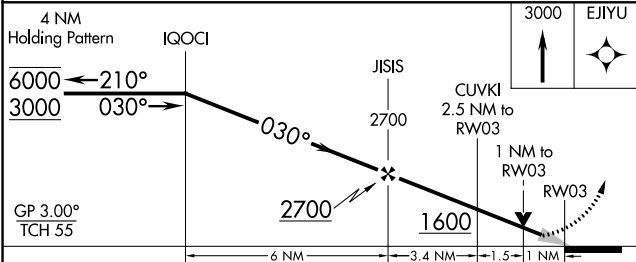

WAAS CH 93629 W03A	APP CRS 030°	Rwy Idg TDZE Apt Elev	5792 764 764
--	------------------------	-----------------------------	---

RNAV (GPS) RWY 3

GALESBURG MUNI (GBG)

RNP APCH - GPS.		MALSR 	MISSED APPROACH: Climb to 3000 direct EJIYU and hold.
AWOS-3 118.975	QUAD CITY APP CON * 133.275 257.8	CLNC DEL 120.7	UNICOM 123.0 (CTAF)

CATEGORY	A	B	C	D
LPV DA		964-1/2	200 (200-1/2)	
LNAV/VNAV DA		1060-1/2	296 (300-1/2)	
LNAV MDA	1140-1/2	376 (400-1/2)	1140-5/8	376 (400-5/8)
CIRCLING	1220-1	456 (500-1)	1380-1 3/4 616 (700-1 3/4)	1620-2 3/4 856 (900-2 3/4)