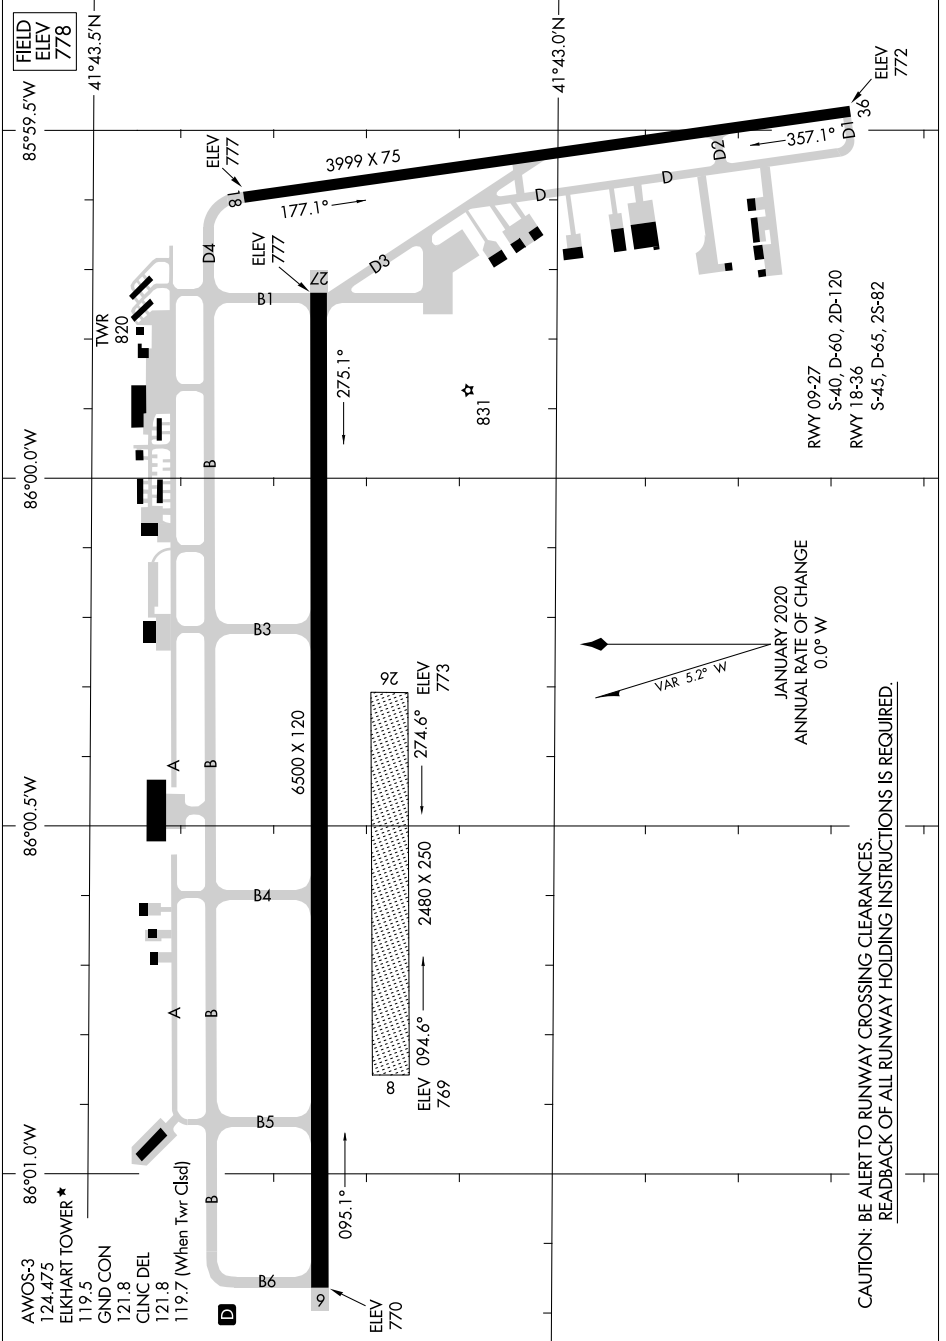

# AIRPORT DIAGRAM

AL-5287 (FAA)

ELKHART MUNI (EKM)  
ELKHART, INDIANA

EC-2, 16 JUN 2022 to 14 JUL 2022

JANUARY 2020  
ANNUAL RATE OF CHANGE  
0.0° W

**CAUTION: BE ALERT TO RUNWAY CROSSING CLEARANCES.  
READBACK OF ALL RUNWAY HOLDING INSTRUCTIONS IS REQUIRED.**

# AIRPORT DIAGRAM

ELKHART, INDIANA  
ELKHART MUNI (EKM)

EC-2, 16 JUN 2022 to 14 JUL 2022