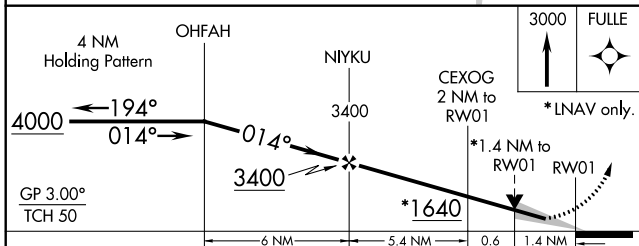

WAAS CH 72717 W01A	APP CRS 014°	Rwy Idg TDZE Apt Elev	5701 956 956
--	------------------------	-----------------------------	---

RNAV (GPS) RWY 1

AMES MUNI (AMW)

RNP APCH.	<p>▼ For uncompensated Baro-VNAV systems, LNAV/VNAV NA below -16°C (4°F) or above 54°C (130°F). For inop MALSR, increase LNAV Cats A, B visibility to 1 mile.</p>	MALSR	<p>MISSED APPROACH: Climb to 3000 direct FULLE and hold.</p>
❄ -27°C			

ASOS 132.025	DES MOINES APP CON 123.9 307.15	CLNC DEL 126.0	UNICOM 122.7 (CTAF) 0
------------------------	---	--------------------------	---------------------------------

CATEGORY	A	B	C	D
LPV DA	1261-3/4	305 (400-3/4)		NA
LNAV/VNAV DA	1364-1	408 (500-1)		NA
LNAV MDA	1440-3/4	484 (500-3/4)		NA
CIRCLING	1440-1 484 (500-1)	1460-1 504 (600-1)	1640-2 684 (700-2)	NA