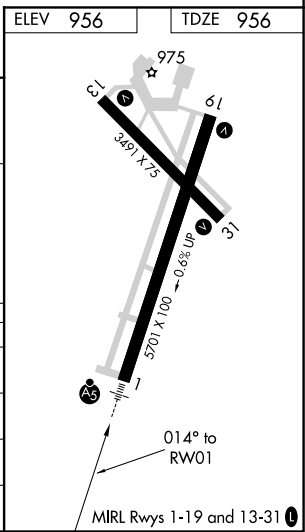

WAAS CH 72717 W01A	APP CRS 014°	Rwy Idg TDZE Apt Elev	5701 956 956
--	------------------------	-----------------------------	---

RNAV (GPS) RWY 1

AMES MUNI (AMW)

RNP APCH.	<p>▼ For uncompensated Baro-VNAV systems, LNAV/VNAV NA below -16°C (4°F) or above 54°C (130°F). For inop MALSR, increase LNAV Cats A, B visibility to 1 mile.</p>	MALSR	<p>MISSED APPROACH: Climb to 3000 direct FULLE and hold.</p>
❄ -27°C			

ASOS 132.025	DES MOINES APP CON 123.9 307.15	CLNC DEL 126.0	UNICOM 122.7 (CTAF) 0
------------------------	---	--------------------------	---------------------------------

CATEGORY	A	B	C	D
LPV DA	1261-3/4	305 (400-3/4)		NA
LNAV/VNAV DA	1364-1	408 (500-1)		NA
LNAV MDA	1440-3/4	484 (500-3/4)		NA
CIRCLING	1440-1 484 (500-1)	1460-1 504 (600-1)	1640-2 684 (700-2)	NA