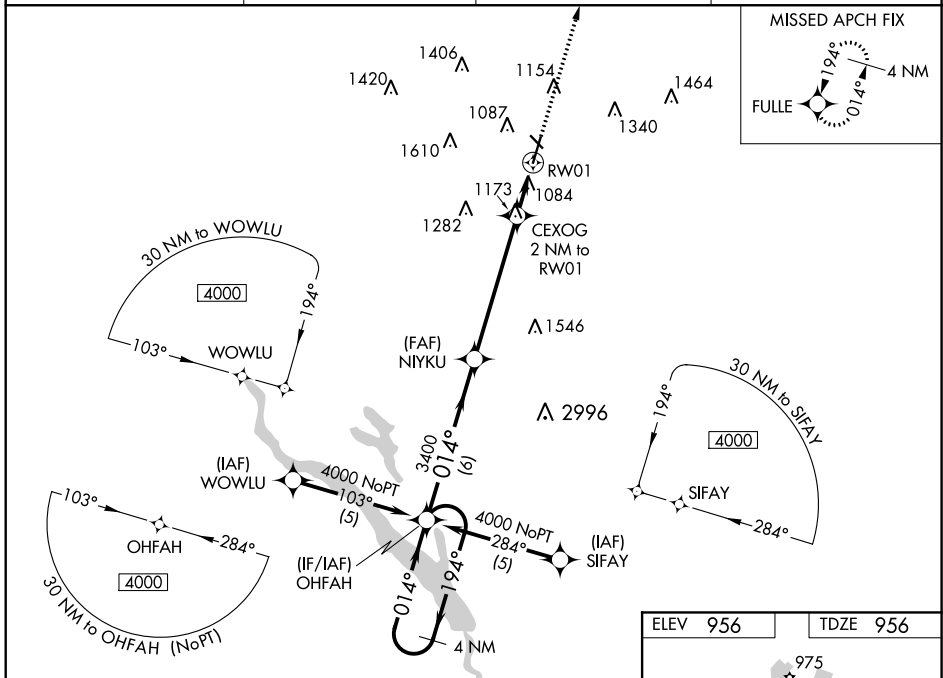

WAAS CH 72717 W01A	APP CRS 014°	Rwy Idg TDZE Apt Elev	5701 956 956
--	------------------------	-----------------------------	---

RNAV (GPS) RWY 1

AMES MUNI (AMW)

RNP APCH.	<p>▼ For uncompensated Baro-VNAV systems, LNAV/VNAV NA below -16°C (4°F) or above 54°C (130°F). For inop MALSR, increase LNAV Cats A, B visibility to 1 mile.</p>	MALSR	<p>MISSED APPROACH: Climb to 3000 direct FULLE and hold.</p>
❄ -27°C			

ASOS 132.025	DES MOINES APP CON 123.9 307.15	CLNC DEL 126.0	UNICOM 122.7 (CTAF) 0
------------------------	---	--------------------------	---------------------------------

CATEGORY	A	B	C	D
LPV DA	1261-3/4	305 (400-3/4)		NA
LNAV/VNAV DA	1364-1	408 (500-1)		NA
LNAV MDA	1440-3/4	484 (500-3/4)		NA
CIRCLING	1440-1 484 (500-1)	1460-1 504 (600-1)	1640-2 684 (700-2)	NA

NC-3, 16 JUN 2022 to 14 JUL 2022

NC-3, 16 JUN 2022 to 14 JUL 2022