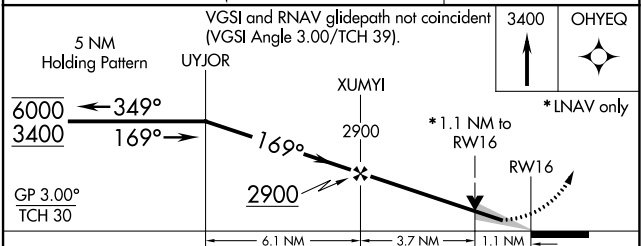

WAAS CH 40104 W16A	APP CRS 169°	Rwy Idg 4797 TDZE 1319 Apt Elev 1319
--	------------------------	---

RNAV (GPS) RWY 16

ESTHERVILLE MUNI (EST)

RNP APCH.

⚠ Circling NA to Rwy 6 and 24. Baro-VNAV and VDP NA when using Jackson altimeter setting. For uncompensated Baro-VNAV systems, LNAV/VNAV NA below -17°C or above 54°C. When local altimeter setting not received, use Jackson altimeter setting and increase all DA/MDA 60 feet.

MISSED APPROACH: Climb to 3400 direct OHYEQ and hold.

ASOS 121.425	MINNEAPOLIS CENTER 127.75 257.7	UNICOM 122.975 (CTAF) 0
------------------------	---	-----------------------------------

ELEV 1319	TDZE 1319
-----------	-----------