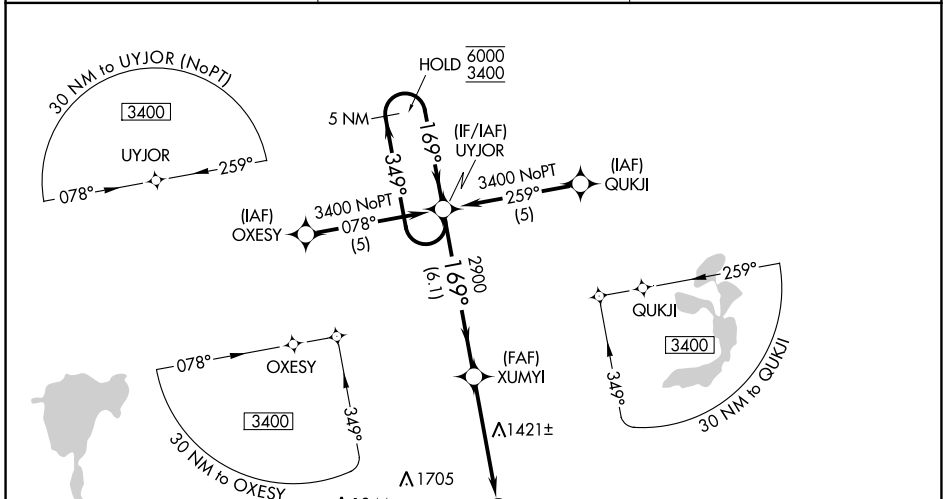

WAAS CH 40104 W16A	APP CRS 169°	Rwy Idg 4797 TDZE 1319 Apt Elev 1319
--	------------------------	---

RNAV (GPS) RWY 16

ESTHERVILLE MUNI (EST)

RNP APCH.

⚠ Circling NA to Rwy 6 and 24. Baro-VNAV and VDP NA when using Jackson altimeter setting. For uncompensated Baro-VNAV systems, LNAV/VNAV NA below -17°C or above 54°C. When local altimeter setting not received, use Jackson altimeter setting and increase all DA/MDA 60 feet.

MISSED APPROACH: Climb to 3400 direct OHYEQ and hold.

ASOS 121.425	MINNEAPOLIS CENTER 127.75 257.7	UNICOM 122.975 (CTAF) 0
------------------------	---	-----------------------------------

ELEV 1319	TDZE 1319
-----------	-----------

CATEGORY	A	B	C	D
LPV DA	1569-1	250 (300-1)		NA
LNAV/VNAV DA	1608-1	289 (300-1)		NA
LNAV MDA	1720-1	401 (500-1)		NA
C CIRCLING	1720-1 401 (500-1)	1840-1 521 (600-1)		NA

NC-3, 16 JUN 2022 to 14 JUL 2022

NC-3, 16 JUN 2022 to 14 JUL 2022