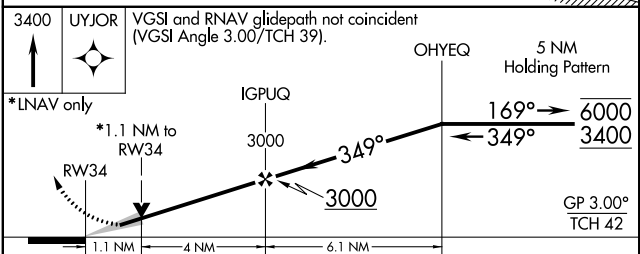

# RNAV (GPS) RWY 34

ESTHERVILLE MUNI (EST)

RNP APCH.

**⚠** Circling NA to Rwy 6 and 24. Baro-VNAV and VDP NA when using Jackson altimeter setting. For uncompensated Baro-VNAV systems, LNAV/VNAV NA below -17°C or above 54°C. When local altimeter not received, use Jackson altimeter setting and increase all DA/MDA 60 feet.

MISSED APPROACH: Climb to 3400 direct UYJOR and hold.

ASOS <b>121.425</b>	MINNEAPOLIS CENTER <b>127.75 257.7</b>	UNICOM <b>122.975 (CTAF)</b> <b>0</b>
------------------------	---	--

ELEV 1319	TDZE 1319
-----------	-----------