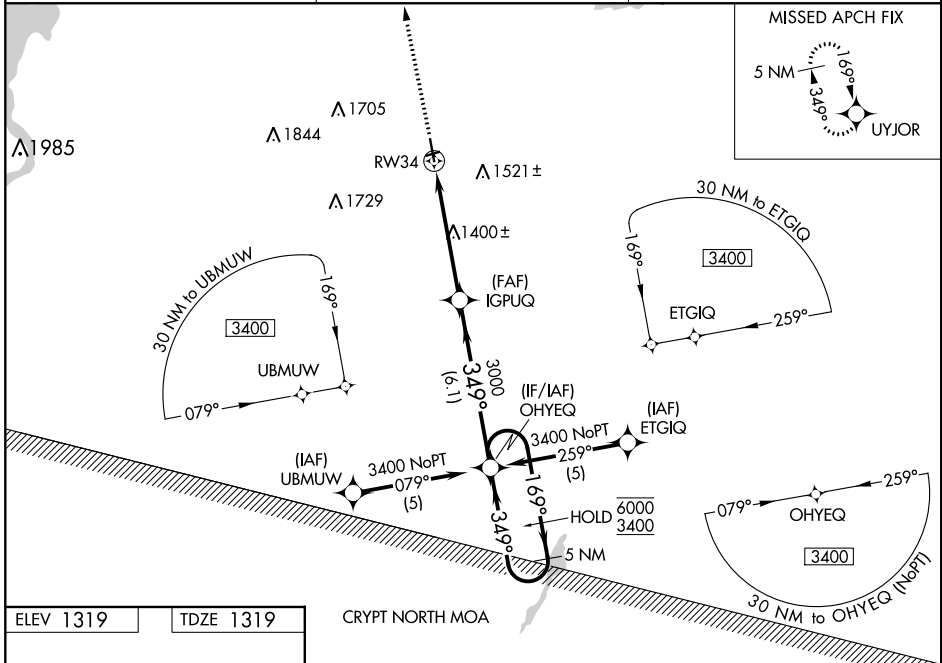

WAAS CH <b>82304</b> <b>W34A</b>	APP CRS <b>349°</b>	Rwy Idg <b>4797</b> TDZE <b>1319</b> Apt Elev <b>1319</b>
--	------------------------	---

# RNAV (GPS) RWY 34

ESTHERVILLE MUNI (EST)

RNP APCH.

**⚠** Circling NA to Rwy 6 and 24. Baro-VNAV and VDP NA when using Jackson altimeter setting. For uncompensated Baro-VNAV systems, LNAV/VNAV NA below -17°C or above 54°C. When local altimeter not received, use Jackson altimeter setting and increase all DA/MDA 60 feet.

MISSED APPROACH: Climb to 3400 direct UYJOR and hold.

ASOS <b>121.425</b>	MINNEAPOLIS CENTER <b>127.75 257.7</b>	UNICOM <b>122.975 (CTAF)</b> <b>0</b>
------------------------	---	--

ELEV 1319	TDZE 1319
-----------	-----------