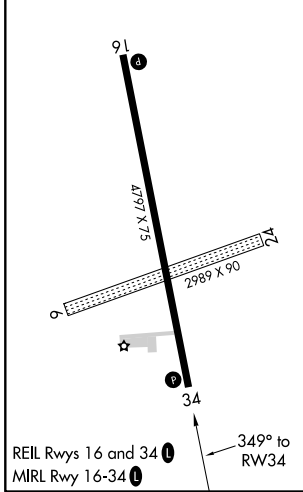

# RNAV (GPS) RWY 34

ESTHERVILLE MUNI (EST)

RNP APCH.

**⚠** Circling NA to Rwy 6 and 24. Baro-VNAV and VDP NA when using Jackson altimeter setting. For uncompensated Baro-VNAV systems, LNAV/VNAV NA below -17°C or above 54°C. When local altimeter not received, use Jackson altimeter setting and increase all DA/MDA 60 feet.

MISSED APPROACH: Climb to 3400 direct UYJOR and hold.

ASOS <b>121.425</b>	MINNEAPOLIS CENTER <b>127.75 257.7</b>	UNICOM <b>122.975 (CTAF)</b> <b>0</b>
------------------------	---	--

ELEV 1319	TDZE 1319
-----------	-----------