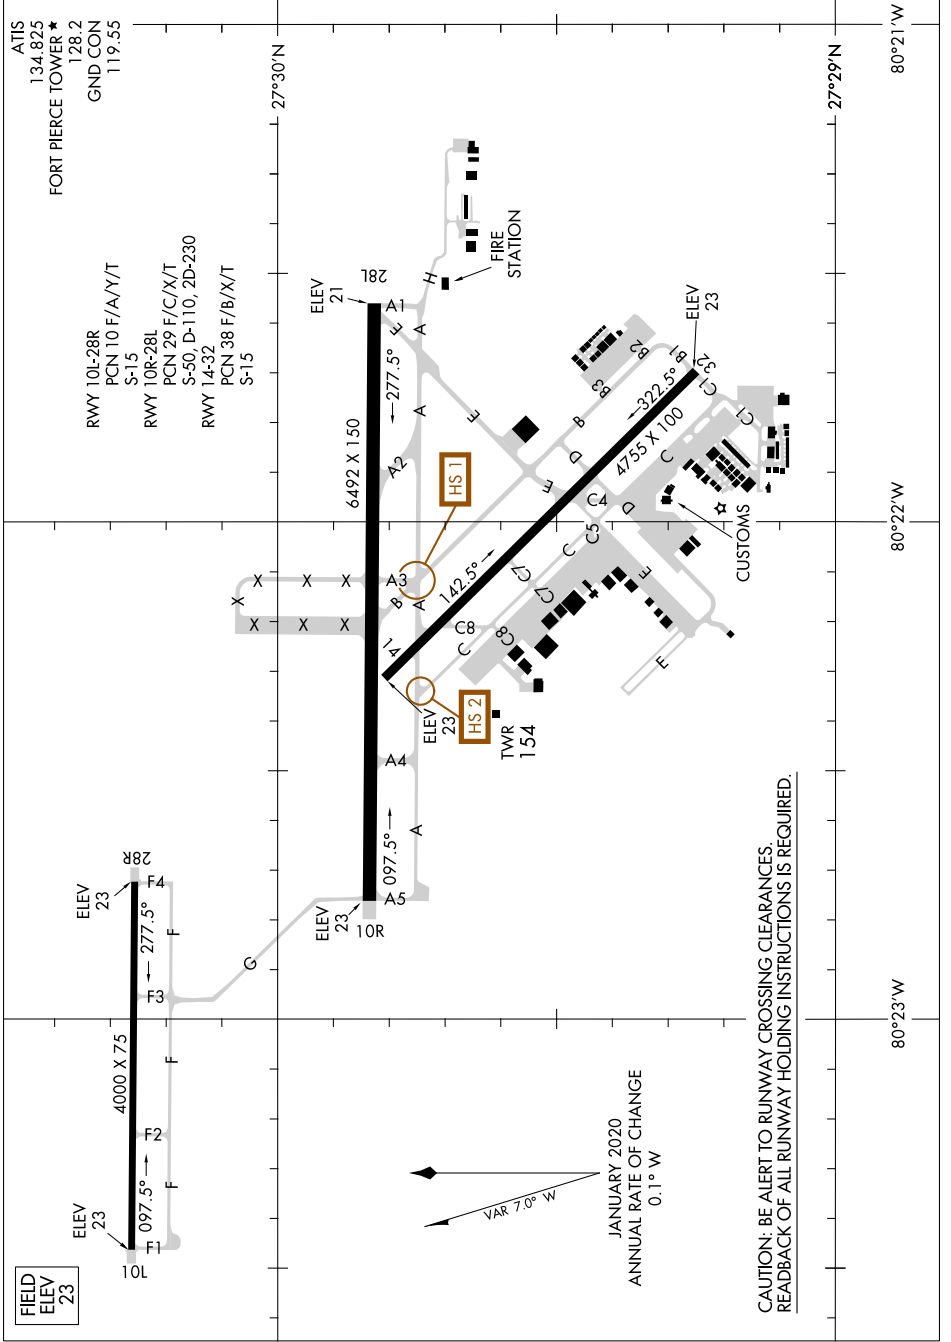

AIRPORT DIAGRAM

AL-5343 (FAA)

TREASURE COAST INTL (F'PR)
FORT PIERCE, FLORIDA

SE-3, 16 JUN 2022 to 14 JUL 2022

SE-3, 16 JUN 2022 to 14 JUL 2022

AIRPORT DIAGRAM

FORT PIERCE, FLORIDA
TREASURE COAST INTL (F'PR)