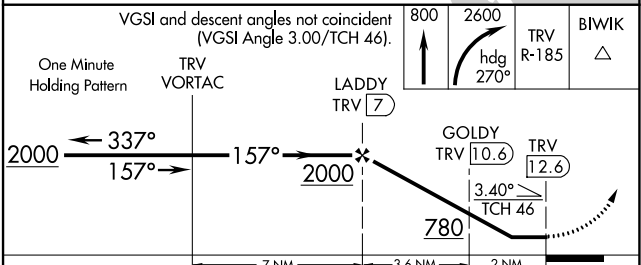

VORTAC TRV 117.3 Chan 120	APP CRS 157°	Rwy Idg 4755 TDZE 23 Apt Elev 23

VOR/DME RWY 14

TREASURE COAST INTL (FPR)

⚠ When local altimeter setting not received, use Vero Beach altimeter setting and increase all MDA 40 feet; increase S-14 visibility Cats C/D 1/8 SM; increase Circling visibility Cat C/D 1/4 SM. Helicopter visibility reduction below 1 SM NA. Night Landing Rwy 14 NA.

⚠ MISSED APPROACH: Climb to 800 then climbing right turn to 2600 on heading 270° and TRV VORTAC R-185 to BIWIK/TRV 9 DME and hold.

ATIS 134.825	PALM BEACH APP CON 132.8	FORT PIERCE TOWER ★ 128.2 (CTAF) 0	GND CON (GCO) 119.55

CATEGORY	A	B	C	D
S-14	420-1 397 (400-1)		420-1 397 (400-1 1/8)	
CIRCLING	460-1 437 (500-1)	480-1 457 (500-1)	880-2 1/2 857 (900-2 1/2)	880-2 3/4 857 (900-2 3/4)

SE-3, 16 JUN 2022 to 14 JUL 2022

SE-3, 16 JUN 2022 to 14 JUL 2022