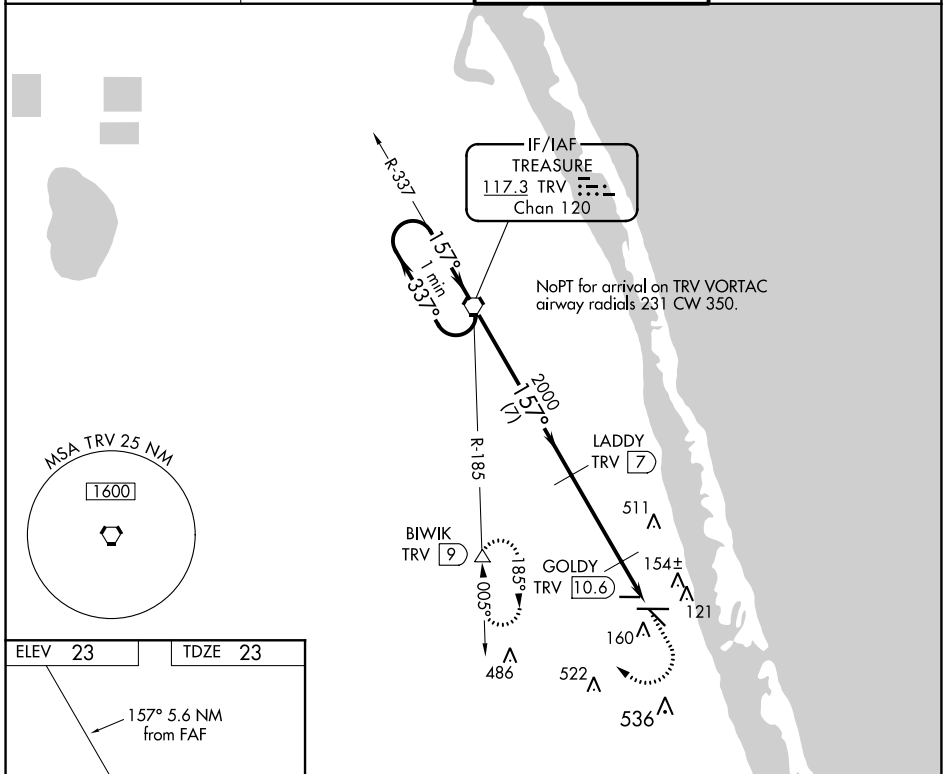

VORTAC TRV 117.3 Chan 120	APP CRS 157°	Rwy Idg 4755 TDZE 23 Apt Elev 23
-----------------------------------------------	------------------------	-------------------------------------------------------------

VOR/DME RWY 14

TREASURE COAST INTL (FPR)

⚠ When local altimeter setting not received, use Vero Beach altimeter setting and increase all MDA 40 feet; increase S-14 visibility Cats C/D 1/8 SM; increase Circling visibility Cat C/D 1/4 SM. Helicopter visibility reduction below 1 SM NA. Night Landing Rwy 14 NA.

⚠ MISSED APPROACH: Climb to 800 then climbing right turn to 2600 on heading 270° and TRV VORTAC R-185 to BIWIK/TRV 9 DME and hold.

ATIS 134.825	PALM BEACH APP CON 132.8	FORT PIERCE TOWER ★ 128.2 (CTAF) 0	GND CON (GCO) 119.55
------------------------	------------------------------------	----------------------------------------------	--------------------------------

CATEGORY	A	B	C	D
S-14	420-1 397 (400-1)		420-1 397 (400-1 1/8)	
CIRCLING	460-1 437 (500-1)	480-1 457 (500-1)	880-2 1/2 857 (900-2 1/2)	880-2 3/4 857 (900-2 3/4)

SE-3, 16 JUN 2022 to 14 JUL 2022

SE-3, 16 JUN 2022 to 14 JUL 2022