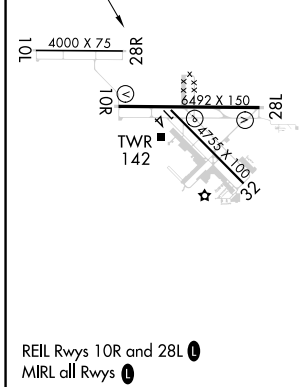

VORTAC TRV 117.3 Chan 120	APP CRS 157°	Rwy Idg 4755 TDZE 23 Apt Elev 23
-----------------------------------------------	------------------------	-------------------------------------------------------------

VOR/DME RWY 14

TREASURE COAST INTL (FPR)

⚠ When local altimeter setting not received, use Vero Beach altimeter setting and increase all MDA 40 feet; increase S-14 visibility Cats C/D 1/8 SM; increase Circling visibility Cat C/D 1/4 SM. Helicopter visibility reduction below 1 SM NA. Night Landing Rwy 14 NA.

⚠ MISSED APPROACH: Climb to 800 then climbing right turn to 2600 on heading 270° and TRV VORTAC R-185 to BIWIK/TRV 9 DME and hold.

ATIS 134.825	PALM BEACH APP CON 132.8	FORT PIERCE TOWER ★ 128.2 (CTAF) 0	GND CON (GCO) 119.55
------------------------	------------------------------------	----------------------------------------------	--------------------------------

CATEGORY	A	B	C	D
S-14	420-1 397 (400-1)		420-1 397 (400-1 1/8)	
CIRCLING	460-1 437 (500-1)	480-1 457 (500-1)	880-2 1/2 857 (900-2 1/2)	880-2 3/4 857 (900-2 3/4)

SE-3, 16 JUN 2022 to 14 JUL 2022

SE-3, 16 JUN 2022 to 14 JUL 2022