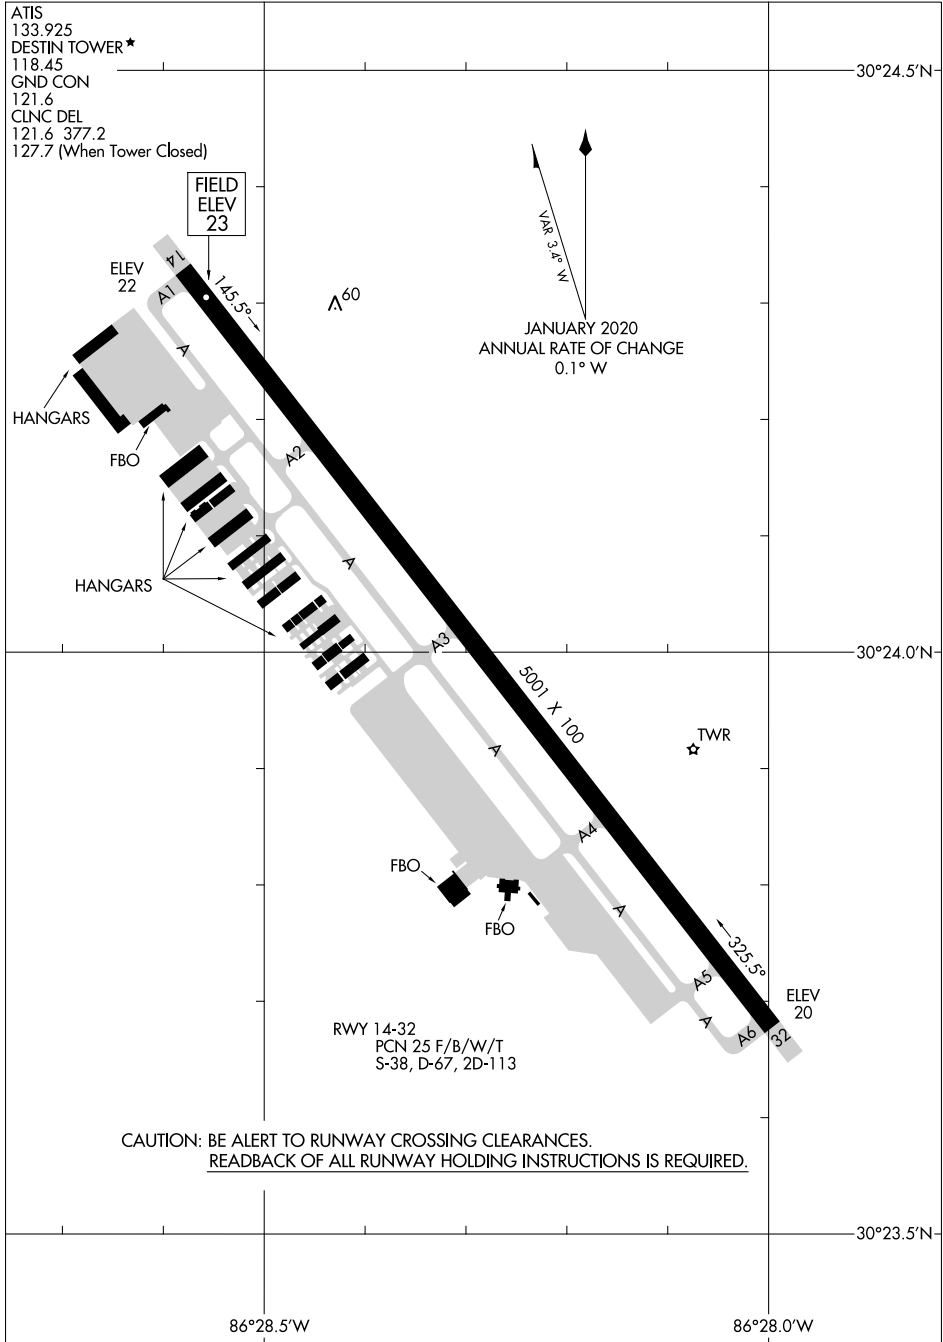

# AIRPORT DIAGRAM

AL-5680 (FAA)

DESTIN EXEC (DTS)  
DESTIN, FLORIDA

SE-3, 16 JUN 2022 to 14 JUL 2022

SE-3, 16 JUN 2022 to 14 JUL 2022