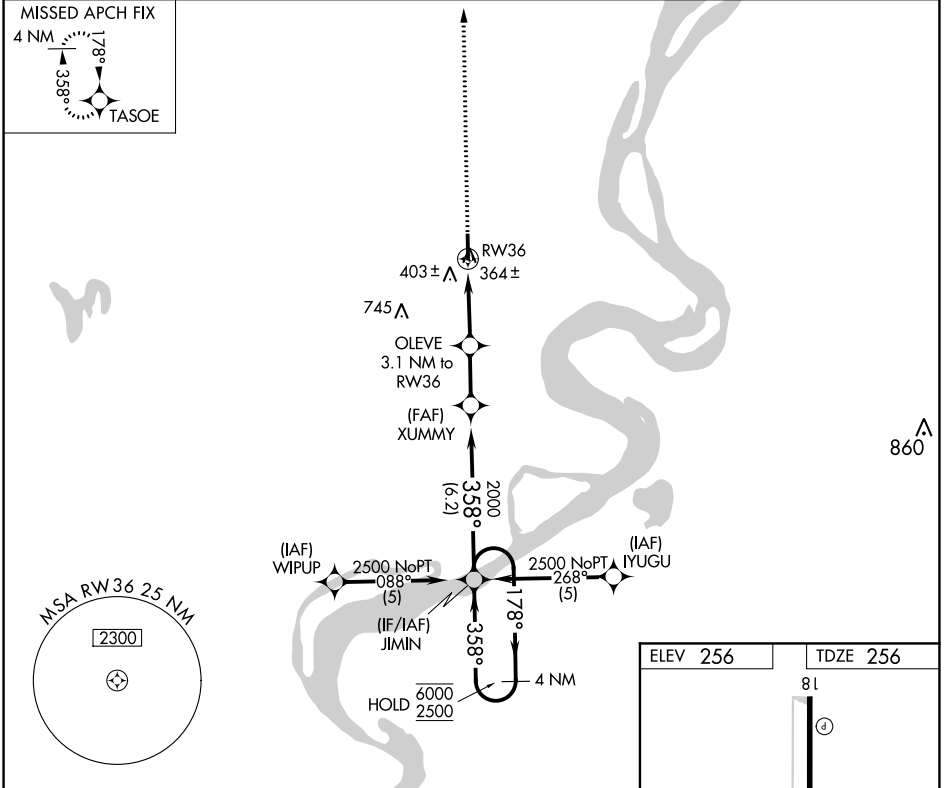

APP CRS Rwy ldg **4999**  
 TDZE **256**  
 Apt Elev **256**

# RNAV (GPS) RWY 36

BLYTHEVILLE MUNI (HKA)

RNP APCH-GPS. MISSED APPROACH: Climb to 2500 direct TASOE and hold.

ASOS **135.025**      MEMPHIS CENTER **134.65 316.15**      UNICOM **123.05 (CTAF) 0**

CATEGORY	A	B	C	D
LNAV MDA	620-1	364 (400-1)	NA	
CIRCLING	760-1 504 (600-1)	780-1 524 (600-1)	NA	

SC-1, 16 JUN 2022 to 14 JUL 2022

SC-1, 16 JUN 2022 to 14 JUL 2022