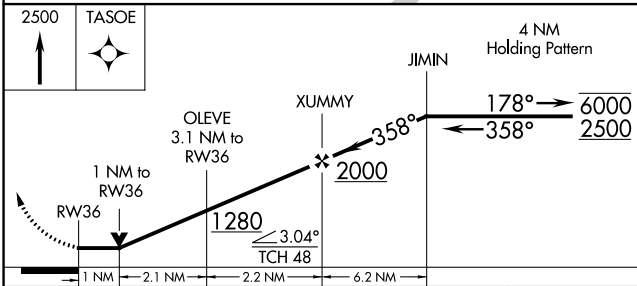

# RNAV (GPS) RWY 36

BLYTHEVILLE MUNI (HKA)

RNP APCH-GPS. MISSED APPROACH: Climb to 2500 direct TASOE and hold.

ASOS **135.025**      MEMPHIS CENTER **134.65 316.15**      UNICOM **123.05 (CTAF) 0**

CATEGORY	A	B	C	D
LNAV MDA	620-1	364 (400-1)	NA	
CIRCLING	760-1 504 (600-1)	780-1 524 (600-1)	NA	