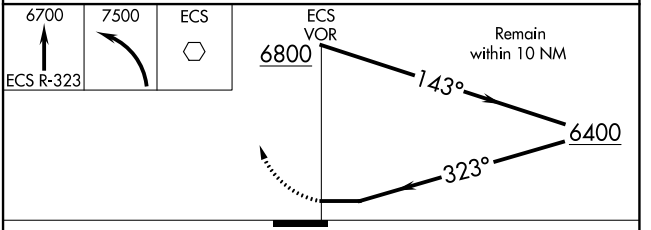

VOR ECS 108.2	APP CRS 323°	Rwy Idg TDZE Apt Elev	5310 4176 4176
-------------------------	------------------------	-----------------------------	---

VOR RWY 32

MONDELL FLD (ECS)

⚠ When Newcastle altimeter setting not received, procedure NA. Circling NA northeast of Rwy 14-32.

ODALS MISSED APPROACH: Climb to 6700 on ECS VOR R-323 then climbing left turn to 7500 direct ECS VOR and hold, continue climb-in-hold to 7500.

AWOS-3PT 118.0	DENVER CENTER 127.95 338.2	UNICOM 122.8 (CTAF) 0
--------------------------	--------------------------------------	---------------------------------

CATEGORY	A	B	C	D
S-32	4980- ³ / ₄ 804 (900- ³ / ₄)	4980-1 804 (900-1)	4980-2 ¹ / ₂	804 (900-2 ¹ / ₂)
C CIRCLING	4980-1 804 (900-1)	4980-1 ¹ / ₄ 804 (900-1 ¹ / ₄)	4980-2 ¹ / ₂ 804 (900-2 ¹ / ₂)	5000-2 ³ / ₄ 824 (900-2 ³ / ₄)