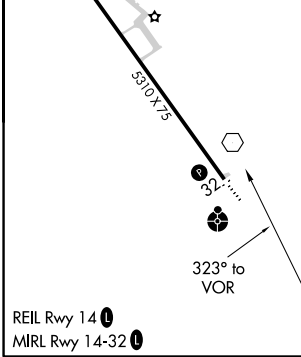

VOR ECS 108.2	APP CRS 323°	Rwy Idg TDZE Apt Elev	5310 4176 4176
-------------------------	------------------------	-----------------------------	---

VOR RWY 32

MONDELL FLD (ECS)

⚠ When Newcastle altimeter setting not received, procedure NA. Circling NA northeast of Rwy 14-32.

ODALS MISSED APPROACH: Climb to 6700 on ECS VOR R-323 then climbing left turn to 7500 direct ECS VOR and hold, continue climb-in-hold to 7500.

AWOS-3PT 118.0	DENVER CENTER 127.95 338.2	UNICOM 122.8 (CTAF) 0
--------------------------	--------------------------------------	---------------------------------

CATEGORY	A	B	C	D
S-32	4980- ³ / ₄ 804 (900- ³ / ₄)	4980-1 804 (900-1)	4980-2 ¹ / ₂	804 (900-2 ¹ / ₂)
C CIRCLING	4980-1 804 (900-1)	4980-1 ¹ / ₄ 804 (900-1 ¹ / ₄)	4980-2 ¹ / ₂ 804 (900-2 ¹ / ₂)	5000-2 ³ / ₄ 824 (900-2 ³ / ₄)