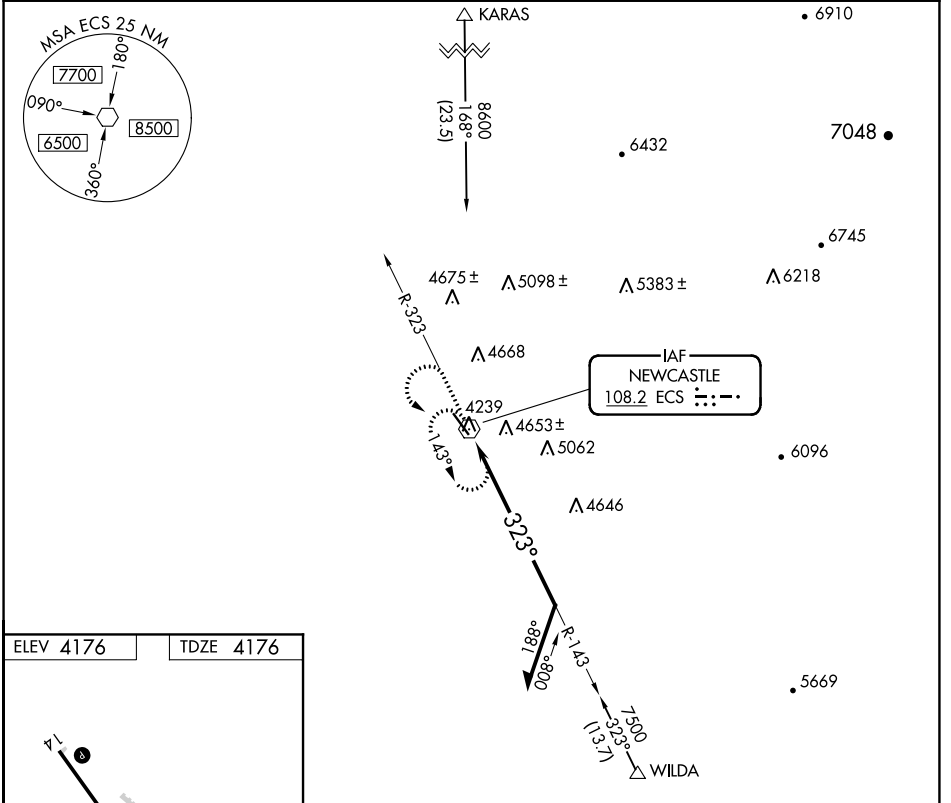

VOR ECS 108.2	APP CRS 323°	Rwy Idg TDZE Apt Elev	5310 4176 4176
-------------------------	------------------------	-----------------------------	---

VOR RWY 32

MONDELL FLD (ECS)

⚠ When Newcastle altimeter setting not received, procedure NA. Circling NA northeast of Rwy 14-32.

ODALS MISSED APPROACH: Climb to 6700 on ECS VOR R-323 then climbing left turn to 7500 direct ECS VOR and hold, continue climb-in-hold to 7500.

AWOS-3PT 118.0	DENVER CENTER 127.95 338.2	UNICOM 122.8 (CTAF) 0
--------------------------	--------------------------------------	---------------------------------

CATEGORY	A	B	C	D
S-32	4980- ³ / ₄ 804 (900- ³ / ₄)	4980-1 804 (900-1)	4980-2 ¹ / ₂	804 (900-2 ¹ / ₂)
C CIRCLING	4980-1 804 (900-1)	4980-1 ¹ / ₄ 804 (900-1 ¹ / ₄)	4980-2 ¹ / ₂ 804 (900-2 ¹ / ₂)	5000-2 ³ / ₄ 824 (900-2 ³ / ₄)

NW-1, 16 JUN 2022 to 14 JUL 2022

NW-1, 16 JUN 2022 to 14 JUL 2022