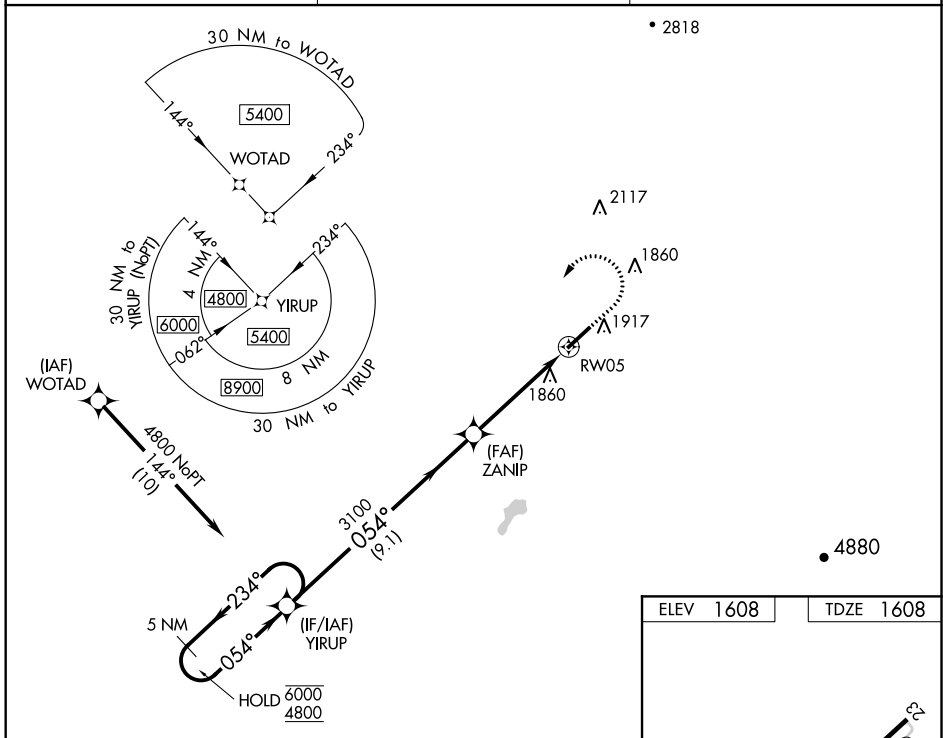

WAAS CH <b>58330</b> W05A	APP CRS <b>054°</b>	Rwy Idg TDZE Apt Elev	<b>6300</b> <b>1608</b> <b>1608</b>
---------------------------------	------------------------	-----------------------------	---

# RNAV (GPS) RWY 5

GREENEVILLE MUNI (GCY)

RNP APCH.

**⚠** Circling Rwy 23 NA at night. For uncompensated Baro-VNAV systems, LNAV/VNAV NA below -18°C or above 54°C.

MISSED APPROACH: Climb to 2500 then climbing left turn to 4800 direct YIRUP and hold.

AWOS-3  
**128.425**

TRI-CITY APP CON★  
**128.05 317.5**

UNICOM  
**122.7 (CTAF)**

SE-1, 16 JUN 2022 to 14 JUL 2022

SE-1, 16 JUN 2022 to 14 JUL 2022

ELEV 1608	TDZE 1608
-----------	-----------

CATEGORY	A	B	C	D
LPV DA		1860-3/4	252 (300-3/4)	
LNAV/VNAV DA		2179-15/8	571 (600-15/8)	
LNAV MDA	2140-1	532 (600-1)	2140-1 1/2	532 (600-1 1/2)
<b>C</b> CIRCLING	2240-1	632 (700-1)	2260-1 3/4 652 (700-1 3/4)	2280-2 1/4 672 (700-2 1/4)