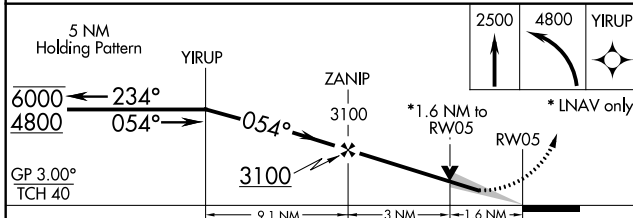

# RNAV (GPS) RWY 5

GREENEVILLE MUNI (GCY)

RNP APCH.

**⚠** Circling Rwy 23 NA at night. For uncompensated Baro-VNAV systems, LNAV/VNAV NA below -18°C or above 54°C.

MISSED APPROACH: Climb to 2500 then climbing left turn to 4800 direct YIRUP and hold.

AWOS-3  
**128.425**

TRI-CITY APP CON★  
**128.05 317.5**

UNICOM  
**122.7 (CTAF)**

SE-1, 16 JUN 2022 to 14 JUL 2022

SE-1, 16 JUN 2022 to 14 JUL 2022

ELEV 1608	TDZE 1608
-----------	-----------

CATEGORY	A	B	C	D
LPV DA		1860-3/4	252 (300-3/4)	
LNAV/VNAV DA		2179-15/8	571 (600-15/8)	
LNAV MDA	2140-1	532 (600-1)	2140-1 1/2	532 (600-1 1/2)
<b>C</b> CIRCLING	2240-1	632 (700-1)	2260-1 3/4 652 (700-1 3/4)	2280-2 1/4 672 (700-2 1/4)