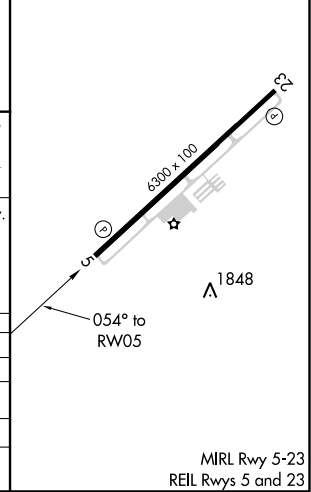

CATEGORY	A	B	C	D
LPV DA		1860-3/4	252 (300-3/4)	
LNAV/VNAV DA		2179-15/8	571 (600-15/8)	
LNAV MDA	2140-1	532 (600-1)	2140-1 1/2	532 (600-1 1/2)
C CIRCLING	2240-1	632 (700-1)	2260-1 3/4 652 (700-1 3/4)	2280-2 1/4 672 (700-2 1/4)