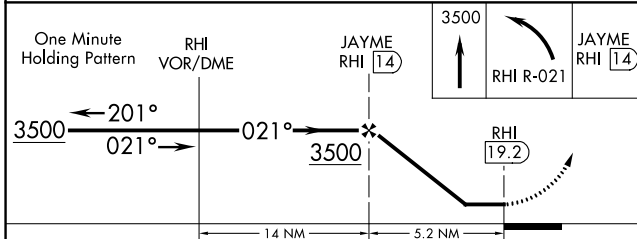

VOR/DME RHI	APP CRS	Rwy Idg	5000
109.2	021°	TDZE	1642
Chan 29		Apt Elev	1642

VOR/DME RWY 4

EAGLE RIVER UNION (EGV)

⚠ MISSED APPROACH: Climb to 3500 then left turn on RHI VOR/DME R-021 to JAYME/14 DME and hold.

AWOS-3 118.325	MINNEAPOLIS CENTER 133.65 281.5	UNICOM 122.8 (CTAF) Ⓛ
--------------------------	---	--

NoPT for arrival on RHI VOR/DME airway radials 107 CW 301.

ELEV 1642	TDZE 1642
-----------	-----------