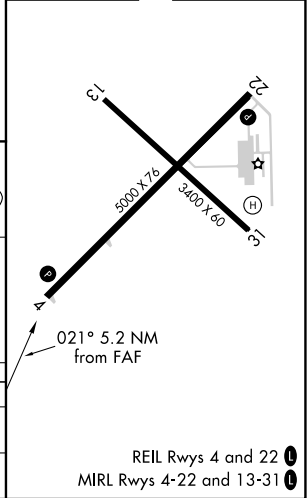

VOR/DME RHI	APP CRS	Rwy Idg	5000
109.2	021°	TDZE	1642
Chan 29		Apt Elev	1642

VOR/DME RWY 4

EAGLE RIVER UNION (EGV)

⚠ MISSED APPROACH: Climb to 3500 then left turn on RHI VOR/DME R-021 to JAYME/14 DME and hold.

AWOS-3 118.325	MINNEAPOLIS CENTER 133.65 281.5	UNICOM 122.8 (CTAF) Ⓛ
--------------------------	---	--

NoPT for arrival on RHI VOR/DME airway radials 107 CW 301.

ELEV 1642	TDZE 1642
-----------	-----------

CATEGORY	A	B	C	D	E
S-4	2260-1	618 (700-1)	2260-1 ³ / ₄ 618 (700-1 ³ / ₄)	2260-2 618 (700-2)	NA
CIRCLING	2260-1	618 (700-1)	2260-1 ³ / ₄ 618 (700-1 ³ / ₄)	2340-2 ¹ / ₄ 698 (700-2 ¹ / ₄)	NA

REIL Rwy 4 and 22 **Ⓛ**
MIRL Rwy 4-22 and 13-31 **Ⓛ**