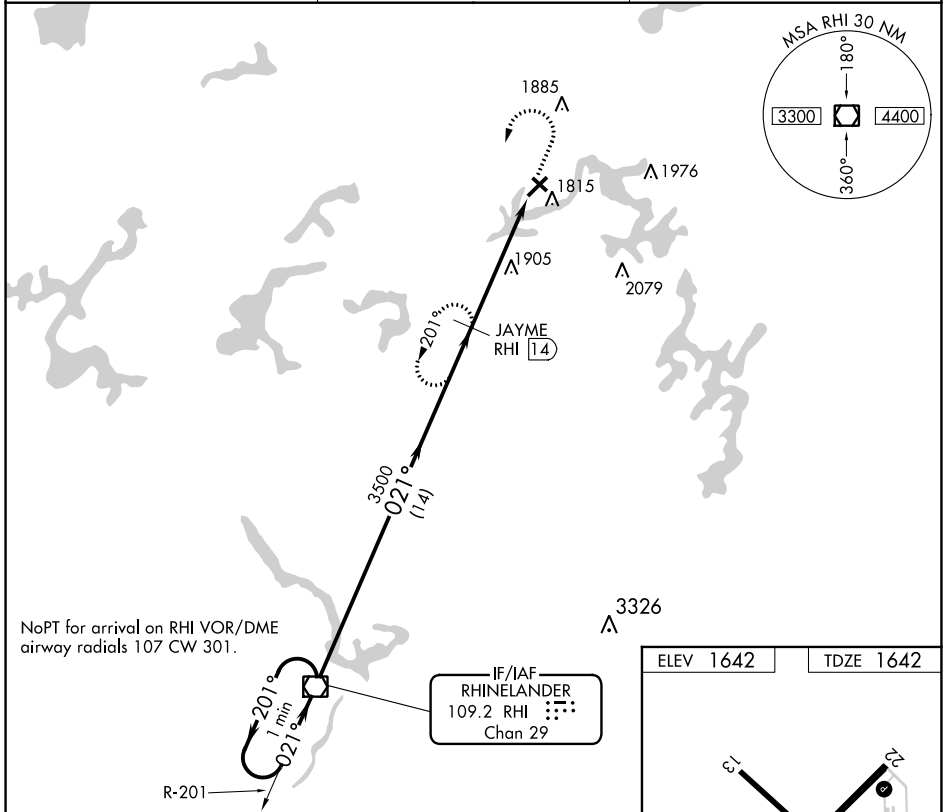

VOR/DME RHI	APP CRS	Rwy Idg	5000
109.2	021°	TDZE	1642
Chan 29		Apt Elev	1642

VOR/DME RWY 4

EAGLE RIVER UNION (EGV)

⚠ MISSED APPROACH: Climb to 3500 then left turn on RHI VOR/DME R-021 to JAYME/14 DME and hold.

AWOS-3 118.325	MINNEAPOLIS CENTER 133.65 281.5	UNICOM 122.8 (CTAF) Ⓛ
--------------------------	---	--

NoPT for arrival on RHI VOR/DME airway radials 107 CW 301.

ELEV 1642	TDZE 1642
-----------	-----------

CATEGORY	A	B	C	D	E
S-4	2260-1	618 (700-1)	2260-1 ³ / ₄ 618 (700-1 ³ / ₄)	2260-2 618 (700-2)	NA
CIRCLING	2260-1	618 (700-1)	2260-1 ³ / ₄ 618 (700-1 ³ / ₄)	2340-2 ¹ / ₄ 698 (700-2 ¹ / ₄)	NA

REIL Rwy 4 and 22 **Ⓛ**
MIRL Rwy 4-22 and 13-31 **Ⓛ**