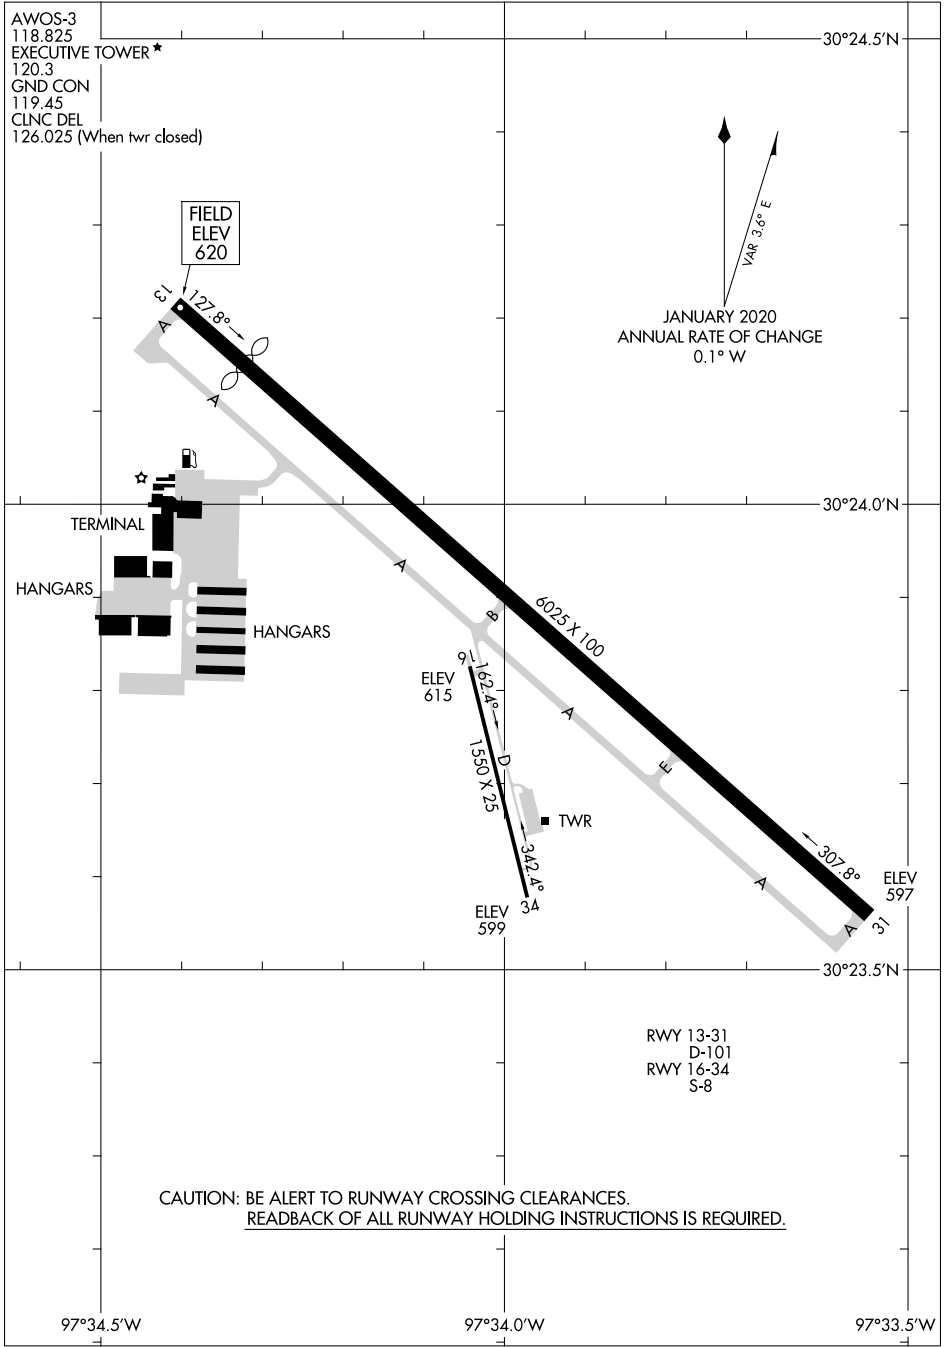

21112

# AIRPORT DIAGRAM

AL-5891 (FAA)

AUSTIN EXEC (E.D.C)

AUSTIN, TEXAS

SC-3, 16 JUN 2022 to 14 JUL 2022

SC-3, 16 JUN 2022 to 14 JUL 2022

# AIRPORT DIAGRAM

21112

AUSTIN, TEXAS

AUSTIN EXEC (E.D.C)