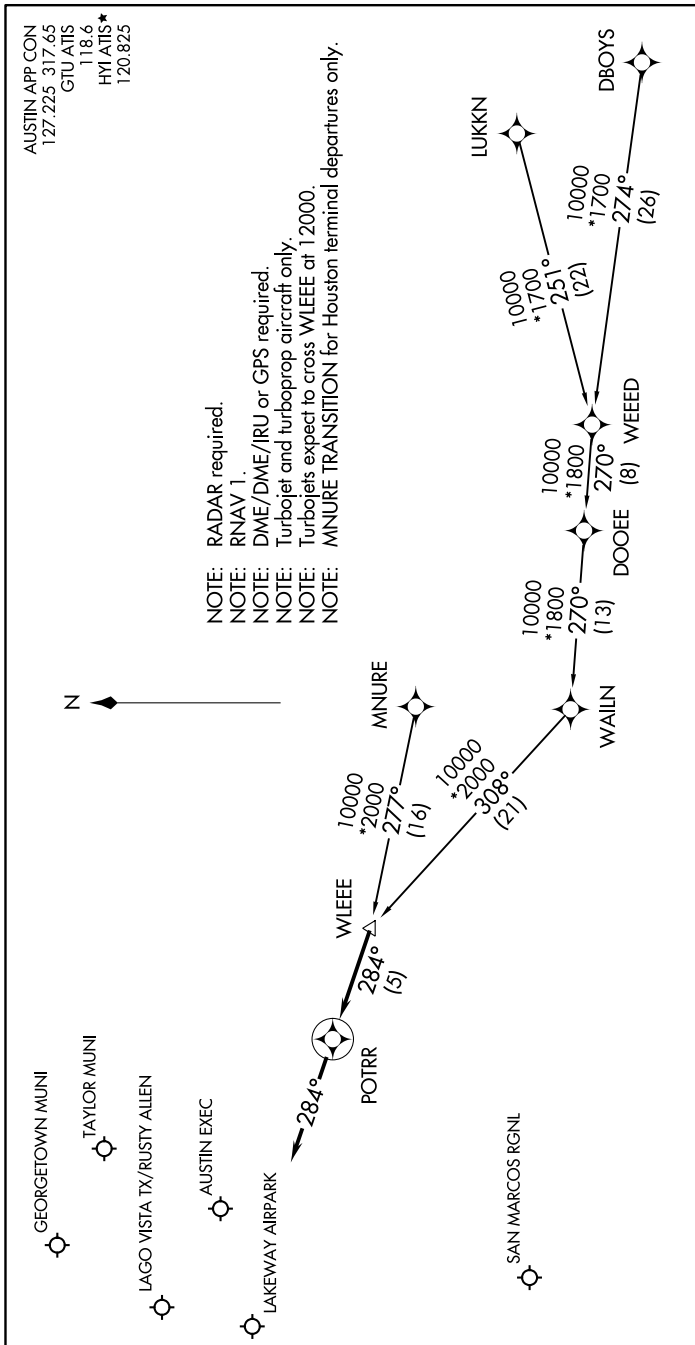

POTRR ONE ARRIVAL (RNAV)

AUSTIN, TEXAS

SC-3, 16 JUN 2022 to 14 JUL 2022

ARRIVAL ROUTE DESCRIPTION

- DBOYS TRANSITION (DBOYS.POTRR1)
- LUKKN TRANSITION (LUKKN.POTRR1)
- MNURE TRANSITION (MNURE.POTRR1)
- WEED TRANSITION (WEED.POTRR1)

LANDING ALL AIRPORTS: From WLEEE on track 284° to POTRR, then on track 284°. Expect RADAR vectors to final approach course.

SC-3, 16 JUN 2022 to 14 JUL 2022

POTRR ONE ARRIVAL (RNAV)

AUSTIN, TEXAS