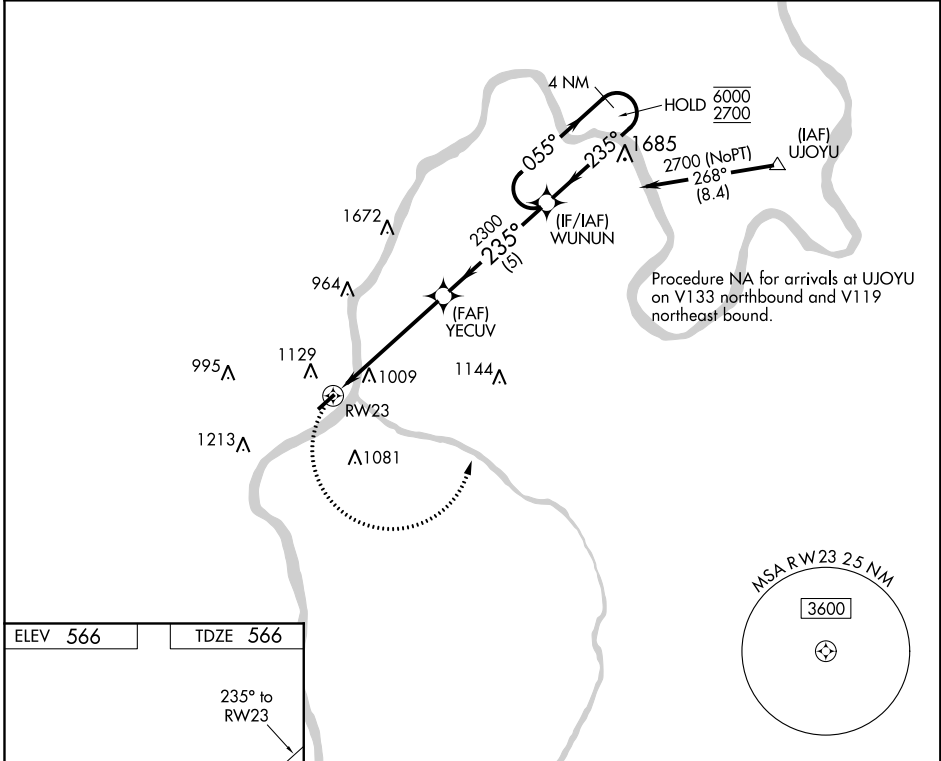

APP CRS 235°	Rwy ldg TDZE Apt Elev	3999 566 566
------------------------	-----------------------------	---

RNAV (GPS) RWY 23

GALLIA-MEIGS RGNL (GAS)

RNP APCH-GPS.

⚠ Helicopter visibility reduction below 1 SM NA.
⚠ NA Procedure NA at night.

MISSED APPROACH:
 Climbing left turn to 2700
 direct WUNUN and hold.

AWOS-3PT 119.925	HUNTINGTON APP CON 128.4 270.1	CLNC DEL 124.55	UNICOM 123.0 (CTAF)
----------------------------	--	---------------------------	-------------------------------

CATEGORY	A	B	C	D
LNNAV MDA	1320-1 754 (800-1)	1320-1¼ 754 (800-1¼)	1320-2 754 (800-2)	NA
C CIRCLING	1440-1¼ 874 (900-1¼)	874 (900-1¼)	1440-2½ 874 (900-2½)	NA

EC-2, 16 JUN 2022 to 14 JUL 2022

EC-2, 16 JUN 2022 to 14 JUL 2022