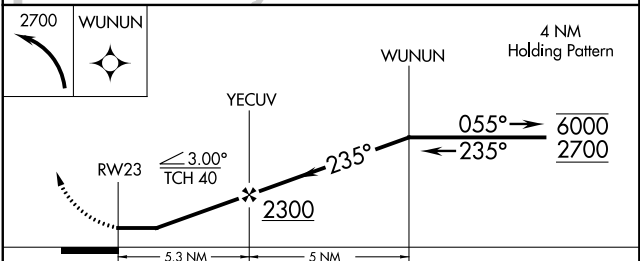

APP CRS 235°	Rwy ldg TDZE Apt Elev	3999 566 566
------------------------	-----------------------------	---

RNAV (GPS) RWY 23

GALLIA-MEIGS RGNL (GAS)

RNP APCH-GPS.

⚠ Helicopter visibility reduction below 1 SM NA.
⚠ NA Procedure NA at night.

MISSED APPROACH:
 Climbing left turn to 2700
 direct WUNUN and hold.

AWOS-3PT 119.925	HUNTINGTON APP CON 128.4 270.1	CLNC DEL 124.55	UNICOM 123.0 (CTAF)
----------------------------	--	---------------------------	-------------------------------