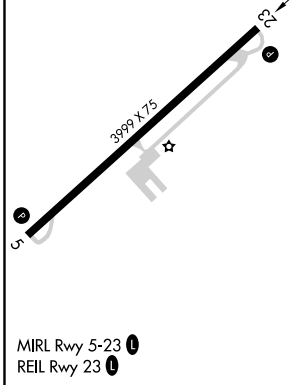

APP CRS 235°	Rwy ldg TDZE Apt Elev	3999 566 566
------------------------	-----------------------------	---

RNAV (GPS) RWY 23

GALLIA-MEIGS RGNL (GAS)

RNP APCH-GPS.

⚠ Helicopter visibility reduction below 1 SM NA.
⚠ NA Procedure NA at night.

MISSED APPROACH:
 Climbing left turn to 2700
 direct WUNUN and hold.

AWOS-3PT 119.925	HUNTINGTON APP CON 128.4 270.1	CLNC DEL 124.55	UNICOM 123.0 (CTAF)
----------------------------	--	---------------------------	-------------------------------