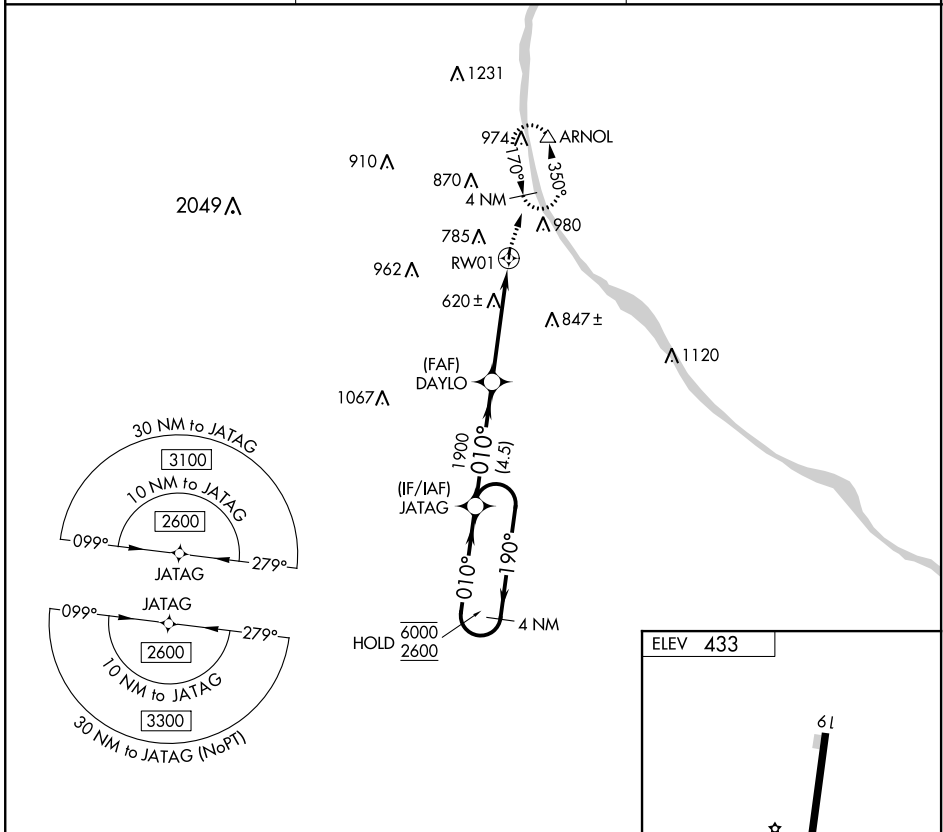

APP CRS 010°	Rwy Idg TDZE Apt Elev	N/A N/A 433

RNAV (GPS)-A

FESTUS MEML (F'ES)

RNP APCH.	Procedure NA at night. Use Cahokia/St Louis altimeter setting; when not received, use Spirit of St Louis altimeter setting and increase MDA 20 feet.	MISSED APPROACH: Climb to 3000 direct ARNOL and hold, continue climb-in-hold to 3000.

CPS ASOS 121.45	ST. LOUIS APP CON 123.7 371.875	UNICOM 122.7 (CTAF)

NC-3, 16 JUN 2022 to 14 JUL 2022

NC-3, 16 JUN 2022 to 14 JUL 2022