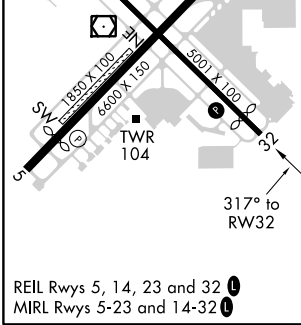

APP CRS <b>317°</b>	Rwy Idg TDZE Apt Elev	<b>N/A</b> <b>N/A</b> <b>8</b>
------------------------	-----------------------------	--------------------------------------

# RNAV (GPS)-A

NAPLES MUNI (APF)

RNP APCH.		MISSED APPROACH: Climbing right turn to 2300 direct CORFU and hold.			
ATIS <b>134.225</b>	FORT MYERS APP CON* <b>124.125 371.85</b>	NAPLES TOWER* <b>128.5 (CTAF) 0</b>	GND CON <b>121.6</b>	CLNC DEL <b>118.0</b>	CLNC DEL <b>124.125</b> (When twr closed)

CATEGORY	A	B	C	D
<b>C</b> CIRCLING	580-1	572 (600-1)	680-2 672 (700-2)	820-2 <sup>3</sup> / <sub>4</sub> 812 (900-2 <sup>3</sup> / <sub>4</sub> )

SE-3, 16 JUN 2022 to 14 JUL 2022

SE-3, 16 JUN 2022 to 14 JUL 2022