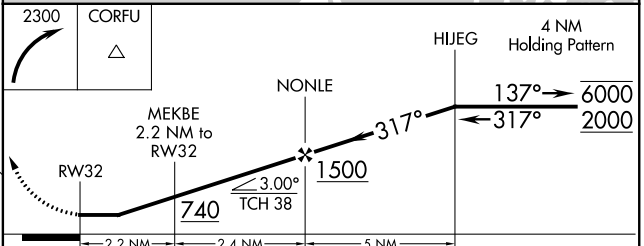

# RNAV (GPS)-A

NAPLES MUNI (APF)

RNP APCH.		MISSED APPROACH: Climbing right turn to 2300 direct CORFU and hold.			
ATIS <b>134.225</b>	FORT MYERS APP CON* <b>124.125 371.85</b>	NAPLES TOWER* <b>128.5 (CTAF) 0</b>	GND CON <b>121.6</b>	CLNC DEL <b>118.0</b>	CLNC DEL <b>124.125</b> (When twr closed)

CATEGORY	A	B	C	D
<b>C</b> CIRCLING	580-1	572 (600-1)	680-2 672 (700-2)	820-2 <sup>3</sup> / <sub>4</sub> 812 (900-2 <sup>3</sup> / <sub>4</sub> )

SE-3, 16 JUN 2022 to 14 JUL 2022

SE-3, 16 JUN 2022 to 14 JUL 2022