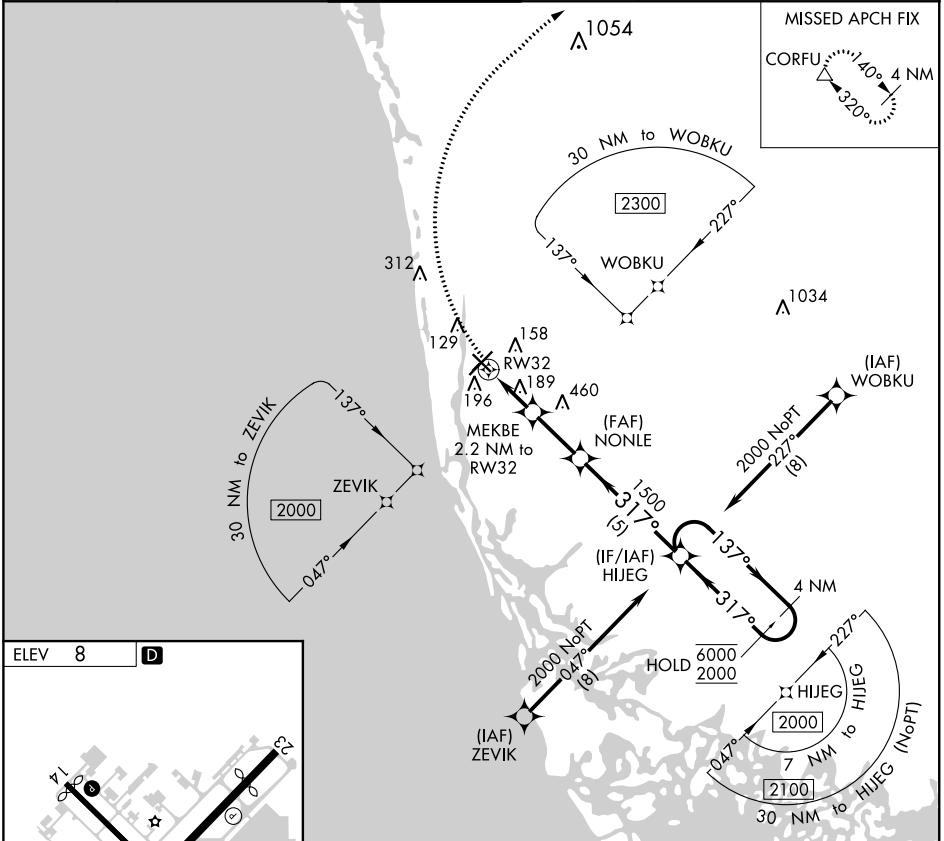

APP CRS <b>317°</b>	Rwy Idg TDZE Apt Elev	<b>N/A</b> <b>N/A</b> <b>8</b>
------------------------	-----------------------------	--------------------------------------

# RNAV (GPS)-A

NAPLES MUNI (APF)

RNP APCH.		MISSED APPROACH: Climbing right turn to 2300 direct CORFU and hold.			
ATIS <b>134.225</b>	FORT MYERS APP CON* <b>124.125 371.85</b>	NAPLES TOWER* <b>128.5 (CTAF) 0</b>	GND CON <b>121.6</b>	CLNC DEL <b>118.0</b>	CLNC DEL <b>124.125</b> (When twr closed)

CATEGORY	A	B	C	D
<b>C</b> CIRCLING	580-1	572 (600-1)	680-2 672 (700-2)	820-2 <sup>3</sup> / <sub>4</sub> 812 (900-2 <sup>3</sup> / <sub>4</sub> )

SE-3, 16 JUN 2022 to 14 JUL 2022

SE-3, 16 JUN 2022 to 14 JUL 2022